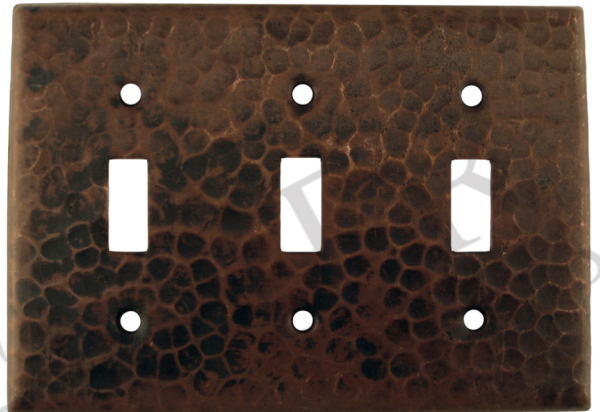

PREMIER
COPPER PRODUCTS

MODEL NUMBER: ST3

- * Description: Copper Switch Plate Triple Toggle Switch Cover
- * Outer Dimension: 6.5" x 4.5"
- * Finish: Oil Rubbed Bronze

THIS PRODUCT IS HAND CRAFTED, SMALL VARIANCES IN COLOR AND SIZE MAY OCCUR.