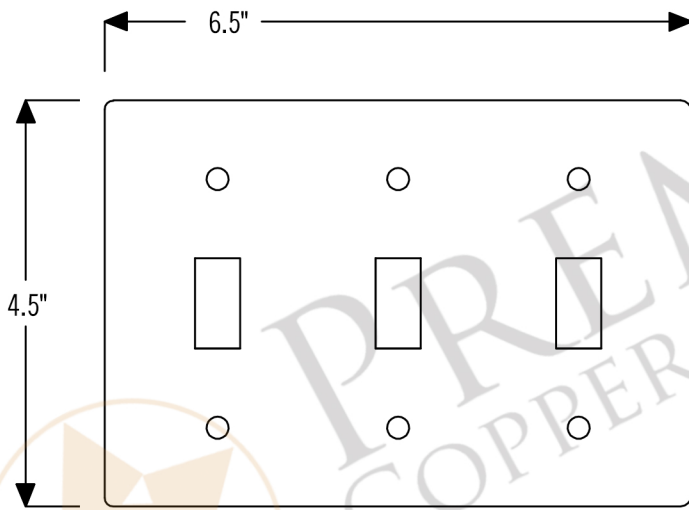

PREMIER
COPPER PRODUCTS

MODEL NUMBER: ST3

- * Description: Copper Switch Plate Triple Toggle Switch Cover
- * Outer Dimension: 6.5" x 4.5"
- * Finish: Oil Rubbed Bronze

THIS PRODUCT IS HAND CRAFTED, SMALL VARIANCES IN COLOR AND SIZE MAY OCCUR.