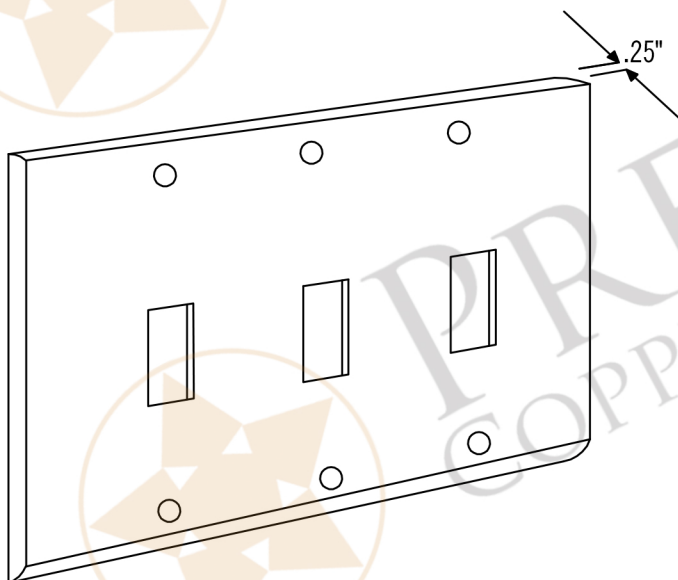

PREMIER
COPPER PRODUCTS

MODEL NUMBER: ST3

- * Description: Copper Switch Plate Triple Toggle Switch Cover
- * Outer Dimension: 6.5" x 4.5"
- * Finish: Oil Rubbed Bronze

THIS PRODUCT IS HAND CRAFTED, SMALL VARIANCES IN COLOR AND SIZE MAY OCCUR.