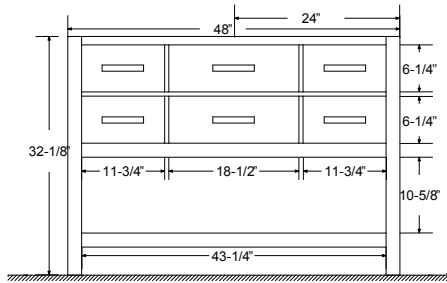

Dimensions

Front

Back

Side

Top

Features:

- Solid Wood & Hardwood Construction
- 5 Soft-close Drawers
- 1 Open Shelf
- Brushed nickel hardware
- Adjustable leg levelers
- cUPC Undermount Basin

Dimensions:

- 48"×22"×34.5" (With Top)
- 48"×22"×32.1" (Vanity Only)

Vanity Finish:

- White (W)
- Espresso (ES)
- Sapphire Gray (SG)

Countertop:

- Italian carrara white marble (CW)
- Kaffee Quartz (KQ)

Certification:

CARB P2

Countertop & Sink

Dimensions:

Countertop: 48"×22"×2.4"

Rectangle undermount basin: 20.1"×15.2"×7.5"