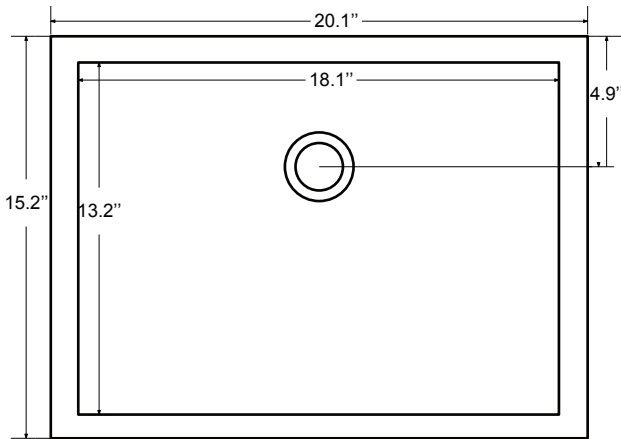

Dimensions

Front

Back

Side

Top

Features:

- Solid Wood & Hardwood Construction
- 5 Soft-close Drawers
- 1 Open Shelf
- Brushed nickel hardware
- Adjustable leg levelers
- cUPC Undermount Basin

Dimensions:

- 48"×22"×34.5" (With Top)
- 48"×22"×32.1" (Vanity Only)

Vanity Finish:

- White (W)
- Espresso (ES)
- Sapphire Gray (SG)

Countertop:

- Italian carrara white marble (CW)
- Kaffee Quartz (KQ)

Certification:

CARB P2

Countertop & Sink

Dimensions:

Countertop: 48"×22"×2.4"

Rectangle undermount basin: 20.1"×15.2"×7.5"