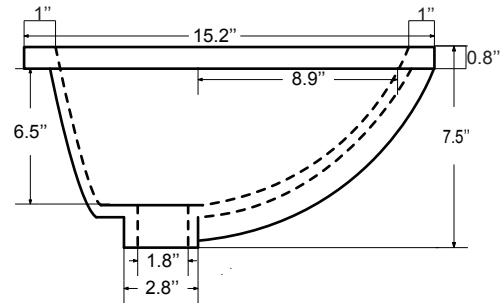

Dimensions

Front

Back

Side

Top

Features:

- Solid Wood & Hardwood Construction
- 5 Soft-close Drawers
- 1 Open Shelf
- Brushed nickel hardware
- Adjustable leg levelers
- cUPC Undermount Basin

Dimensions:

- 48"×22"×34.5" (With Top)
- 48"×22"×32.1" (Vanity Only)

Vanity Finish:

- White (W)
- Espresso (ES)
- Sapphire Gray (SG)

Countertop:

- Italian carrara white marble (CW)
- Kaffee Quartz (KQ)

Certification:

CARB P2

Countertop & Sink

Dimensions:

Countertop: 48"×22"×2.4"

Rectangle undermount basin: 20.1"×15.2"×7.5"