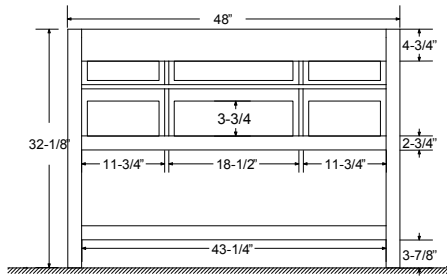

Dimensions

Front

Back

Side

Top

Features:

- Solid Wood & Hardwood Construction
- 5 Soft-close Drawers
- 1 Open Shelf
- Brushed nickel hardware
- Adjustable leg levelers
- cUPC Undermount Basin

Dimensions:

- 48"×22"×34.5" (With Top)
- 48"×22"×32.1" (Vanity Only)

Vanity Finish:

- White (W)
- Espresso (ES)
- Sapphire Gray (SG)

Countertop:

- Italian carrara white marble (CW)
- Kaffee Quartz (KQ)

Certification:

CARB P2

Countertop & Sink

Dimensions:

Countertop: 48"×22"×2.4"

Rectangle undermount basin: 20.1"×15.2"×7.5"