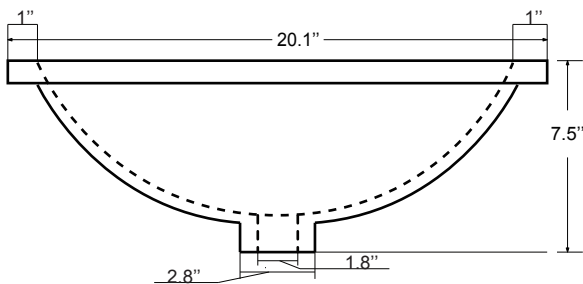

Dimensions

Front

Back

Side

Top

Features:

- Solid Wood & Hardwood Construction
- 5 Soft-close Drawers
- 1 Open Shelf
- Brushed nickel hardware
- Adjustable leg levelers
- cUPC Undermount Basin

Dimensions:

- 48"×22"×34.5" (With Top)
- 48"×22"×32.1" (Vanity Only)

Vanity Finish:

- White (W)
- Espresso (ES)
- Sapphire Gray (SG)

Countertop:

- Italian carrara white marble (CW)
- Kaffee Quartz (KQ)

Certification:

CARB P2

Countertop & Sink

Dimensions:

Countertop: 48"×22"×2.4"

Rectangle undermount basin: 20.1"×15.2"×7.5"