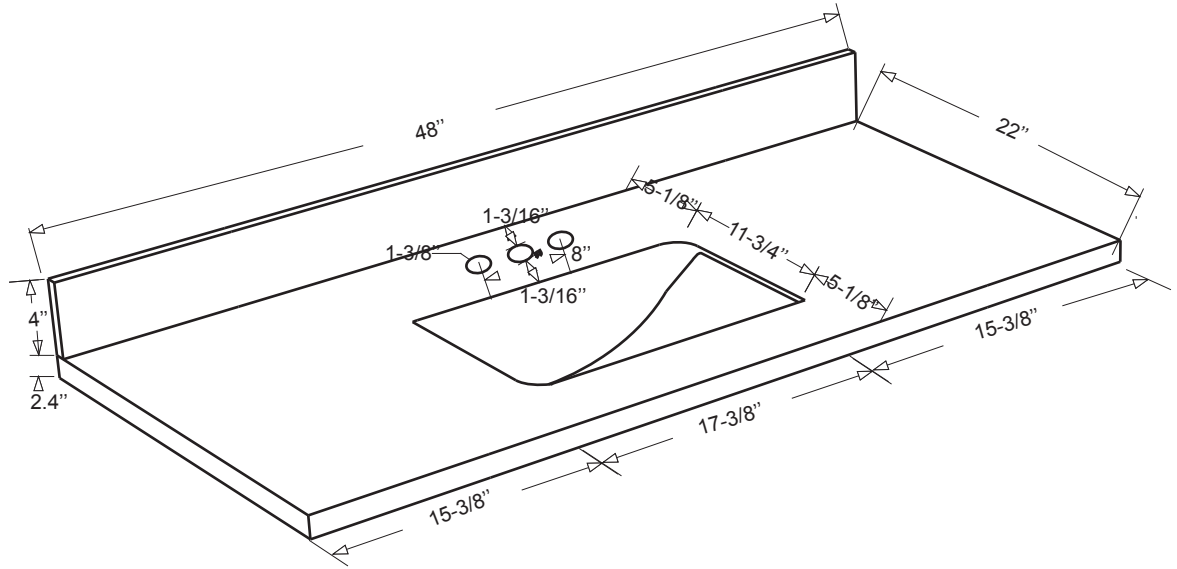

Dimensions

Front

Back

Side

Top

Features:

- Solid Wood & Hardwood Construction
- 5 Soft-close Drawers
- 1 Open Shelf
- Brushed nickel hardware
- Adjustable leg levelers
- cUPC Undermount Basin

Dimensions:

- 48"×22"×34.5" (With Top)
- 48"×22"×32.1" (Vanity Only)

Vanity Finish:

- White (W)
- Espresso (ES)
- Sapphire Gray (SG)

Countertop:

- Italian carrara white marble (CW)
- Kaffee Quartz (KQ)

Certification:

CARB P2

Countertop & Sink

Dimensions:

Countertop: 48"×22"×2.4"

Rectangle undermount basin: 20.1"×15.2"×7.5"