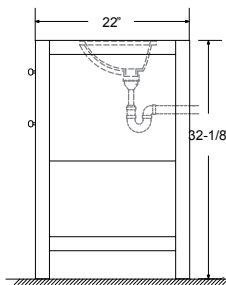

Dimensions

Front

Back

Side

Top

Features:

- Solid Wood & Hardwood Construction
- 5 Soft-close Drawers
- 1 Open Shelf
- Brushed nickel hardware
- Adjustable leg levelers
- cUPC Undermount Basin

Dimensions:

- 48"×22"×34.5" (With Top)
- 48"×22"×32.1" (Vanity Only)

Vanity Finish:

- White (W)
- Espresso (ES)
- Sapphire Gray (SG)

Countertop:

- Italian carrara white marble (CW)
- Kaffee Quartz (KQ)

Certification:

CARB P2

Countertop & Sink

Dimensions:

Countertop: 48"×22"×2.4"

Rectangle undermount basin: 20.1"×15.2"×7.5"