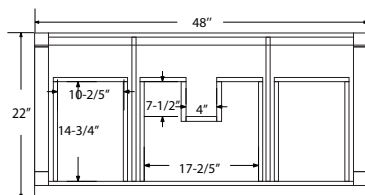

Dimensions

Front

Back

Side

Top

Features:

- Solid Wood & Hardwood Construction
- 5 Soft-close Drawers
- 1 Open Shelf
- Brushed nickel hardware
- Adjustable leg levelers
- cUPC Undermount Basin

Dimensions:

- 48"×22"×34.5" (With Top)
- 48"×22"×32.1" (Vanity Only)

Vanity Finish:

- White (W)
- Espresso (ES)
- Sapphire Gray (SG)

Countertop:

- Italian carrara white marble (CW)
- Kaffee Quartz (KQ)

Certification:

CARB P2

Countertop & Sink

Dimensions:

Countertop: 48"×22"×2.4"

Rectangle undermount basin: 20.1"×15.2"×7.5"