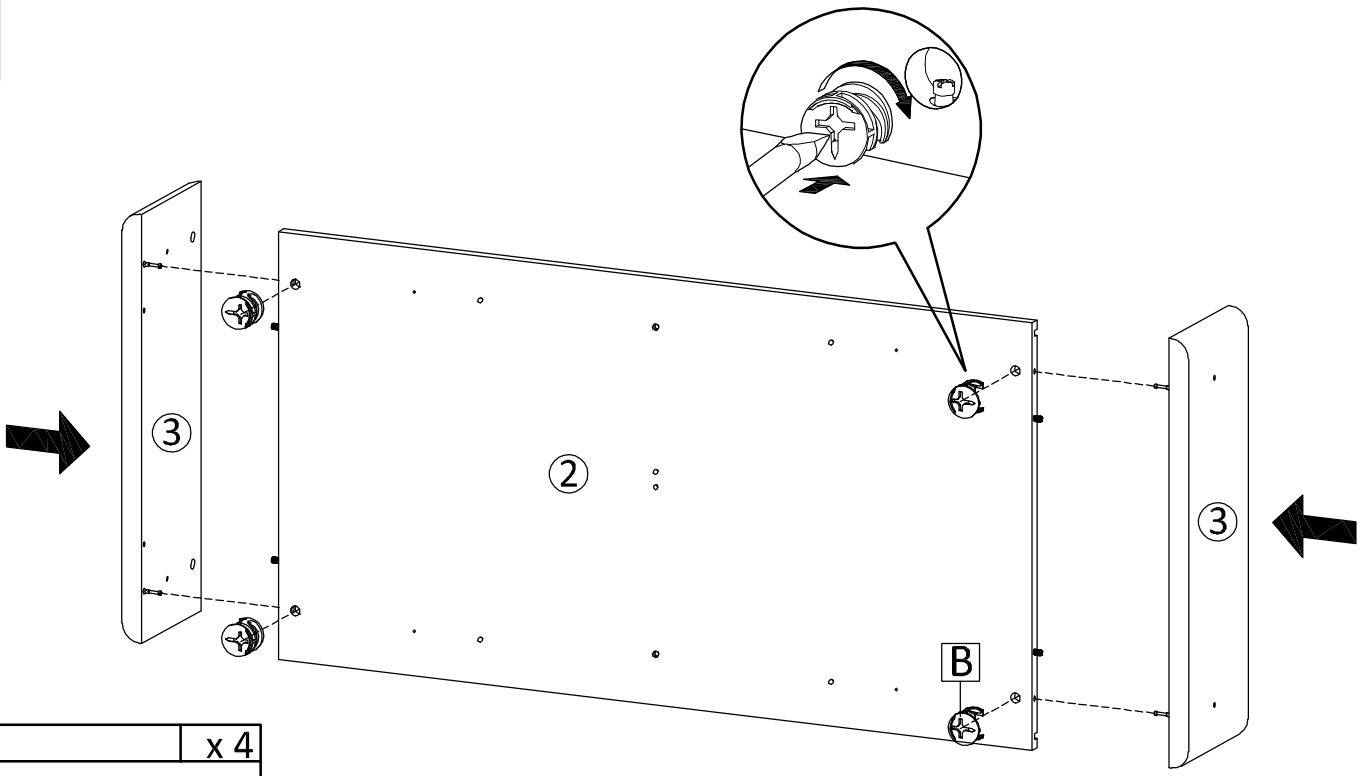

ASSEMBLY INSTRUCTIONS

npd
furniture and more

1340009

**HEATON KD
COFFEE TABLE**

No	Size	Qty
1	1160 x 590 x 15 mm	1
2	1100 x 586 x 15 mm	1
3	588 x 185 x 29 mm	2
4	530 x 170 x 15 mm	1
5	1158 x 50 x 15 mm	2
6	555 x 162 x 18 mm	2
7	199 x 60 x 21 mm	1
8	320 x 583 x 21 mm	2
9	255 x 15 x 15 mm	2

A x 18 	B x 18 	C x 21 	D x 3 
E x 1 	F x 4 	G x 4 	H x 4 
I x 4 	J x 4 	K x 4 	L x 2 

 SET-UP TIME : 60 MINUTES	 NUMBER OF PERSONS : 02	 TOOLS :  (Not Provided)
--	---	--

1

A x 6 	C x 4 
---	---

2

3

4

B	x 4