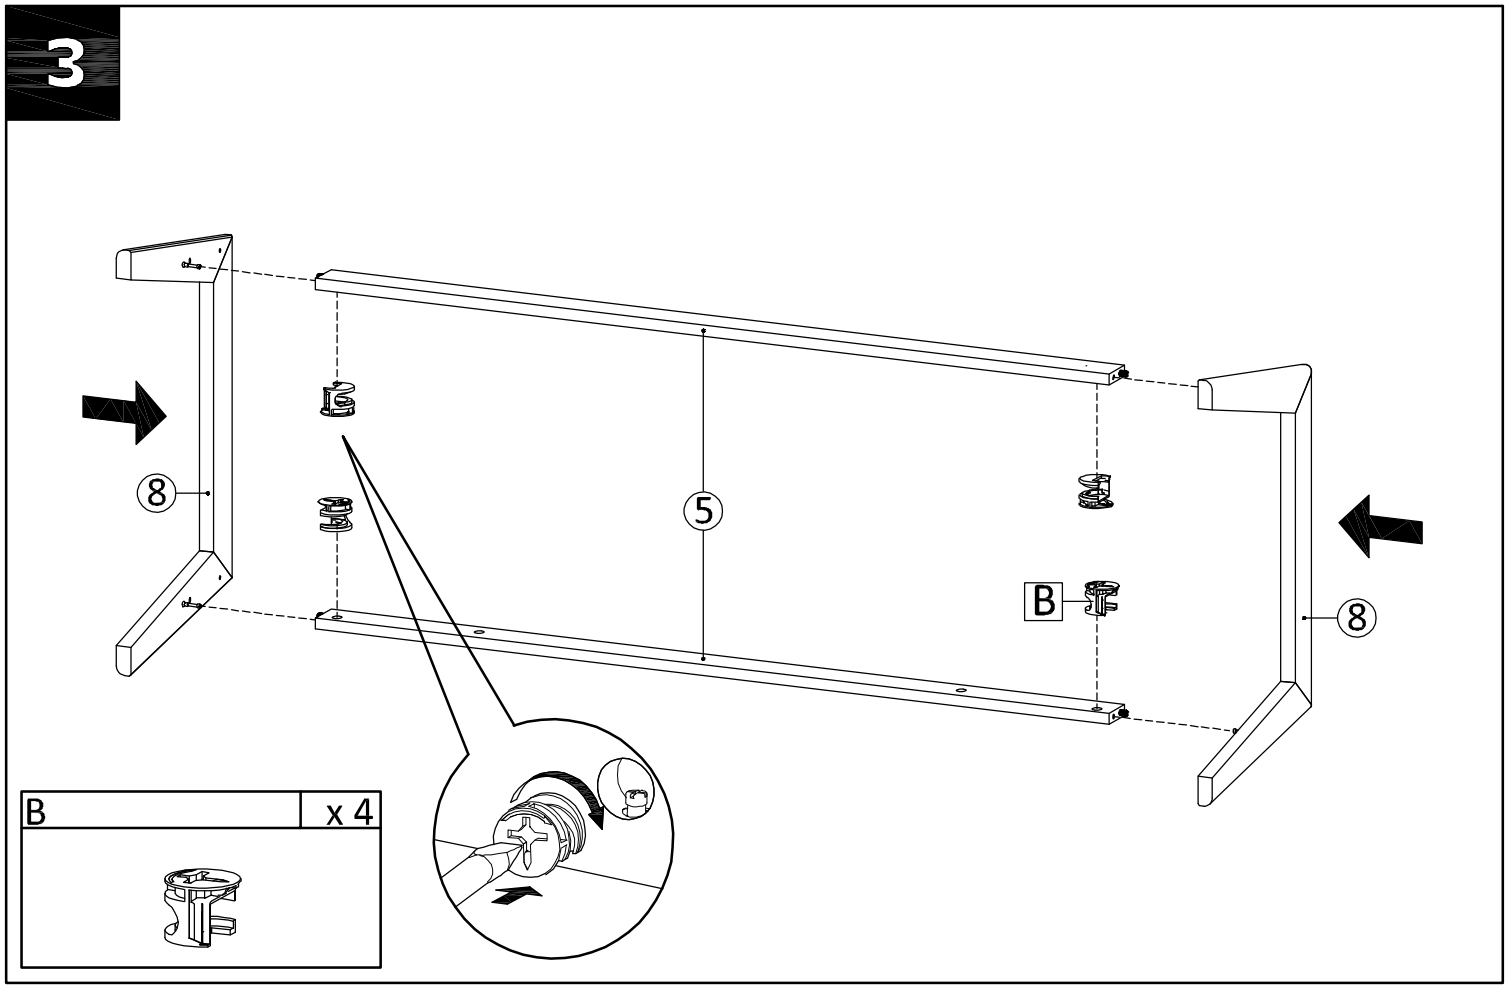

ASSEMBLY INSTRUCTIONS

npd
furniture and more

1340009

**HEATON KD
COFFEE TABLE**

No	Size	Qty
1	1160 x 590 x 15 mm	1
2	1100 x 586 x 15 mm	1
3	588 x 185 x 29 mm	2
4	530 x 170 x 15 mm	1
5	1158 x 50 x 15 mm	2
6	555 x 162 x 18 mm	2
7	199 x 60 x 21 mm	1
8	320 x 583 x 21 mm	2
9	255 x 15 x 15 mm	2

A x 18 	B x 18 	C x 21 	D x 3 
E x 1 	F x 4 	G x 4 	H x 4 
I x 4 	J x 4 	K x 4 	L x 2 

 SET-UP TIME : 60 MINUTES	 NUMBER OF PERSONS : 02	 TOOLS :  (Not Provided)
--	---	--

1

A x 6 	C x 4 
---	---

2

3

4

B	x 4