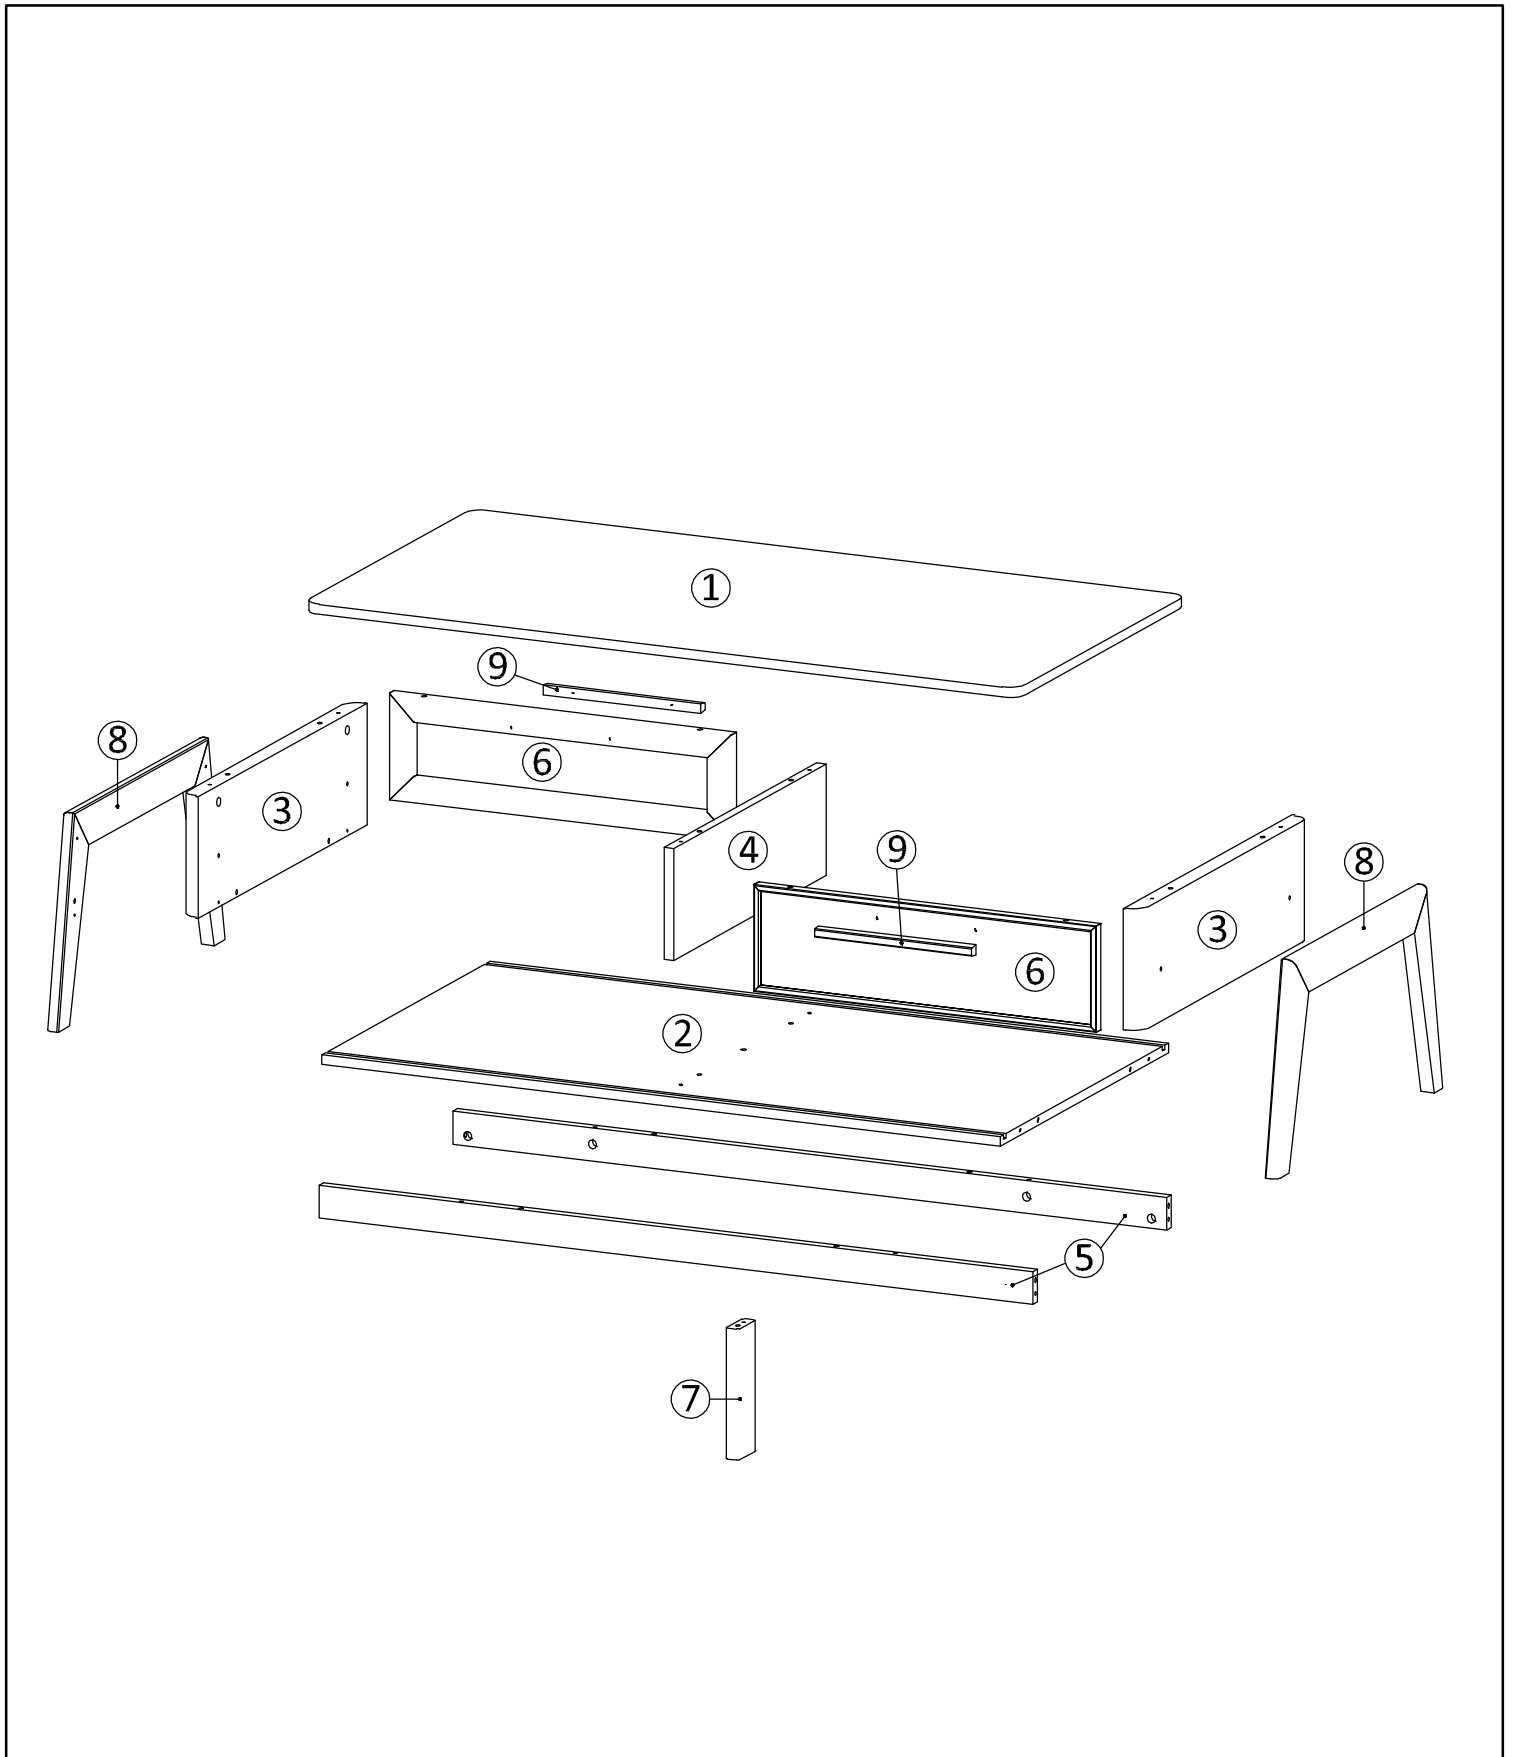

ASSEMBLY INSTRUCTIONS

npd
furniture and more

1340009

**HEATON KD
COFFEE TABLE**

No	Size	Qty
1	1160 x 590 x 15 mm	1
2	1100 x 586 x 15 mm	1
3	588 x 185 x 29 mm	2
4	530 x 170 x 15 mm	1
5	1158 x 50 x 15 mm	2
6	555 x 162 x 18 mm	2
7	199 x 60 x 21 mm	1
8	320 x 583 x 21 mm	2
9	255 x 15 x 15 mm	2

A x 18 	B x 18 	C x 21 	D x 3 
E x 1 	F x 4 	G x 4 	H x 4 
I x 4 	J x 4 	K x 4 	L x 2 

 SET-UP TIME : 60 MINUTES	 NUMBER OF PERSONS : 02	 TOOLS :  (Not Provided)
--	---	--

1

A x 6 	C x 4 
---	---

2

3

4

B	x 4