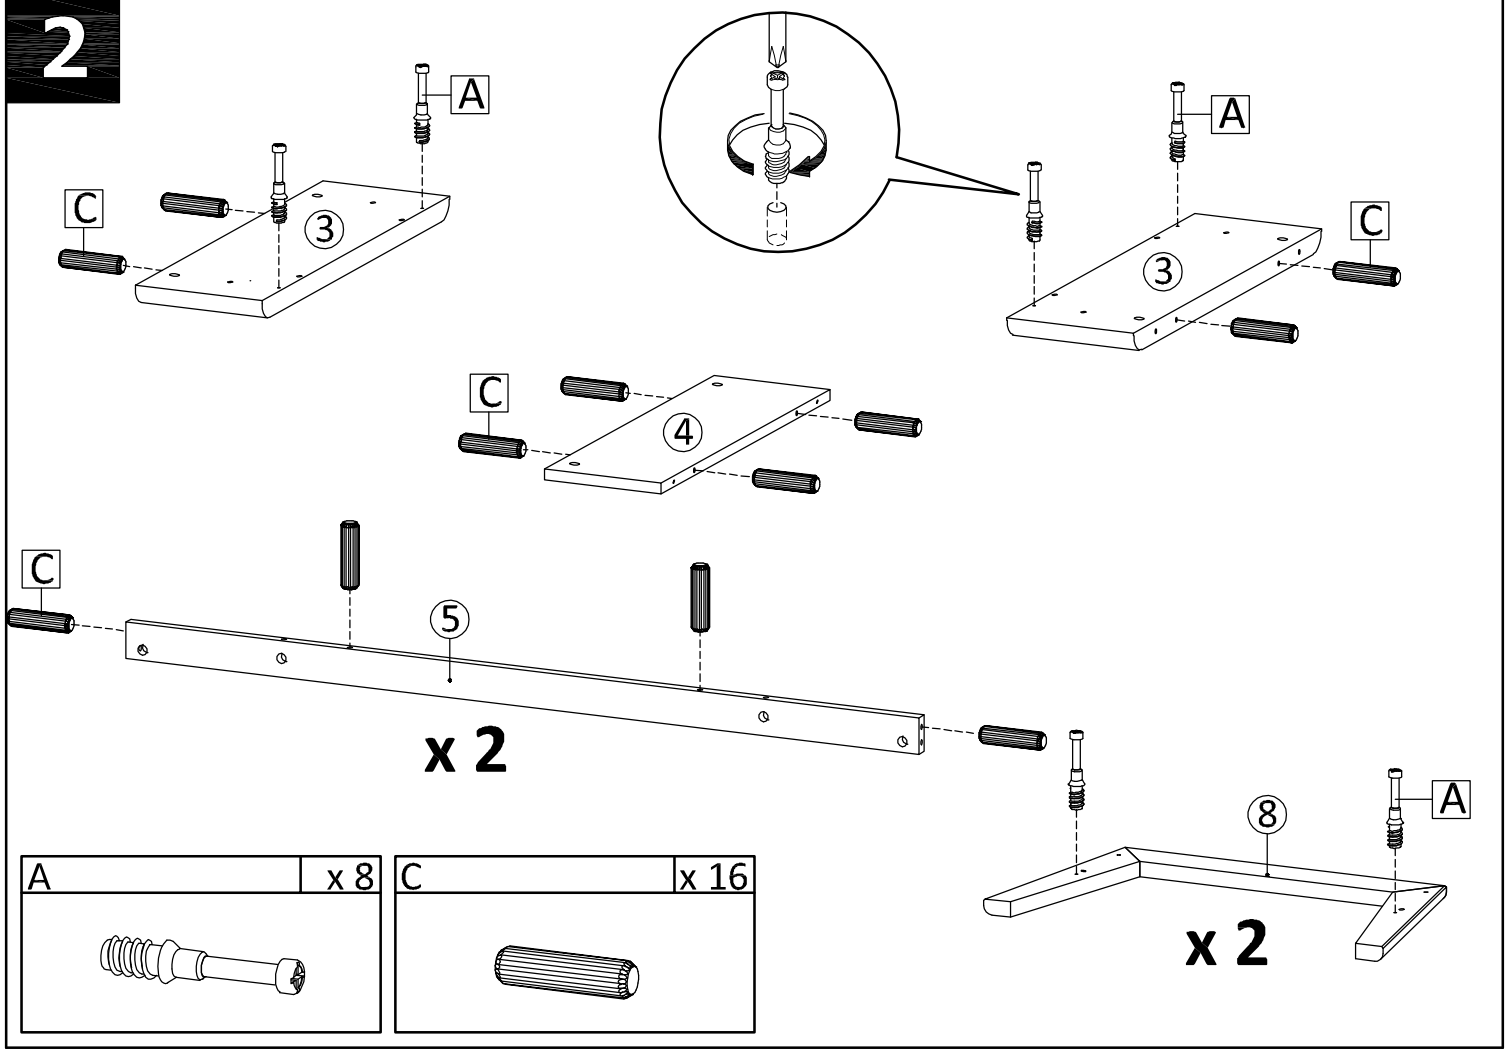

ASSEMBLY INSTRUCTIONS

npd
furniture and more

1340009

**HEATON KD
COFFEE TABLE**

No	Size	Qty
1	1160 x 590 x 15 mm	1
2	1100 x 586 x 15 mm	1
3	588 x 185 x 29 mm	2
4	530 x 170 x 15 mm	1
5	1158 x 50 x 15 mm	2
6	555 x 162 x 18 mm	2
7	199 x 60 x 21 mm	1
8	320 x 583 x 21 mm	2
9	255 x 15 x 15 mm	2

A x 18 	B x 18 	C x 21 	D x 3 
E x 1 	F x 4 	G x 4 	H x 4 
I x 4 	J x 4 	K x 4 	L x 2 

 SET-UP TIME : 60 MINUTES	 NUMBER OF PERSONS : 02	 TOOLS :  (Not Provided)
--	---	--

1

A x 6 	C x 4 
---	---

2

3

4

B	x 4