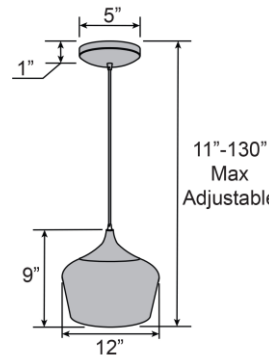

Stock Code: **52057-CH/WH**

Collection: Blend

PRODUCT INFORMATION

Base: 52057 Parent: 52057
Mounting Type: Ceiling UPC: 641594246490
Finish: Chrome
Diffuser: N/A

PRODUCT MEASUREMENTS

FIXTURE	BACKPLATE / CANOPY
Length:	Length
Width:	Width:
Diameter 12"	Diameter: 5"
Height: 9"	Height: 1"
Extension:	
Overall Height: 14-130"	

Additional Notes:

10 feet of black cord included; Custom Finish 100 Piece Minimum Order Quantity

Project Name: _____

Location: _____

Type: _____

Quantity: _____

Notes: _____

LINE DRAWING

IES FILE

In addition to Access Lighting's purchase and warranty terms and conditions, by signing below or placing an order, you agree that you are authorized to bind the entity placing any order and acknowledge the following: All of sizes and measurements are approximate and all images are for illustrative purposes only. In the event of an inconsistency, the "Product Measurements" section controls. There also may be slight differences in the colors and designs compared to the displayed and printed images.