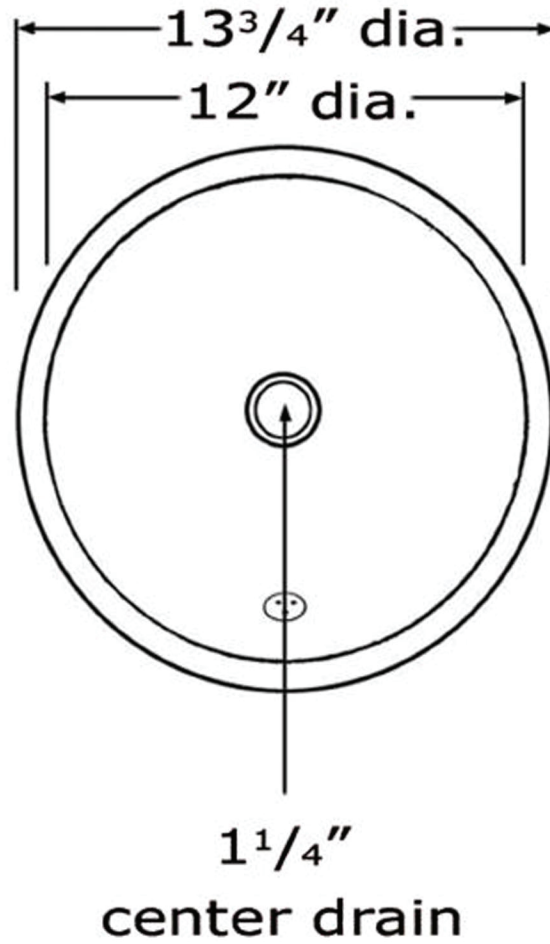

 Whitehaus®

WH602BBC

Depth
5 1/2"

LIVE WITH STYLE!