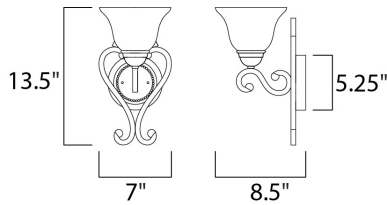

**PRODUCT DESCRIPTION**

This decorative classic in Oil Rubbed Bronze finish is both dramatic and subtle, with or without shades.

**MEASUREMENTS**

DIMENSION : 7" W x 13.5" H x 8.5" Ext  
 MAX OAH : 5.35" W x 5.35" H  
 HANGING WEIGHT : 3.53 lb