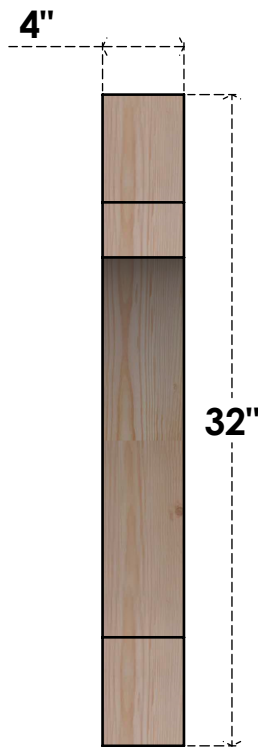

BRC04X32X32MRC00RDF

4"W X 32"D X 32"H MERCED ROUGH SAWN BRACE, DOUGLAS FIR

SIDE

FRONT

EKENA MILLWORK
 2300 WEST MAIN ST.
 CLARKSVILLE, TX 75426
 TOLL FREE: 866-607-0453
 WWW.EKENAMILLWORK.COM

NOTES

1. INSTALLATION TO BE COMPLETED IN ACCORDANCE WITH MANUFACTURER'S SPECIFICATIONS.
2. DRAWING MAY NOT BE TO SCALE
3. THIS DRAWING IS INTENDED FOR DESIGN AND PLANNING PURPOSES ONLY.
4. ALL INFORMATION CONTAINED HEREIN WAS CURRENT AT THE TIME OF DEVELOPMENT BUT MUST BE REVIEWED AND APPROVED BY THE PRODUCT MANUFACTURER TO BE CONSIDERED ACCURATE.
5. PRODUCTS ARE NOT KILN DRIED. THIS ITEM IS UNIQUE AND WILL CONTAIN THE NATURAL VARIATIONS THAT THE WOOD SPECIES OFFERS. THIS MAY RESULT IN VARIATIONS UP TO 1/4"