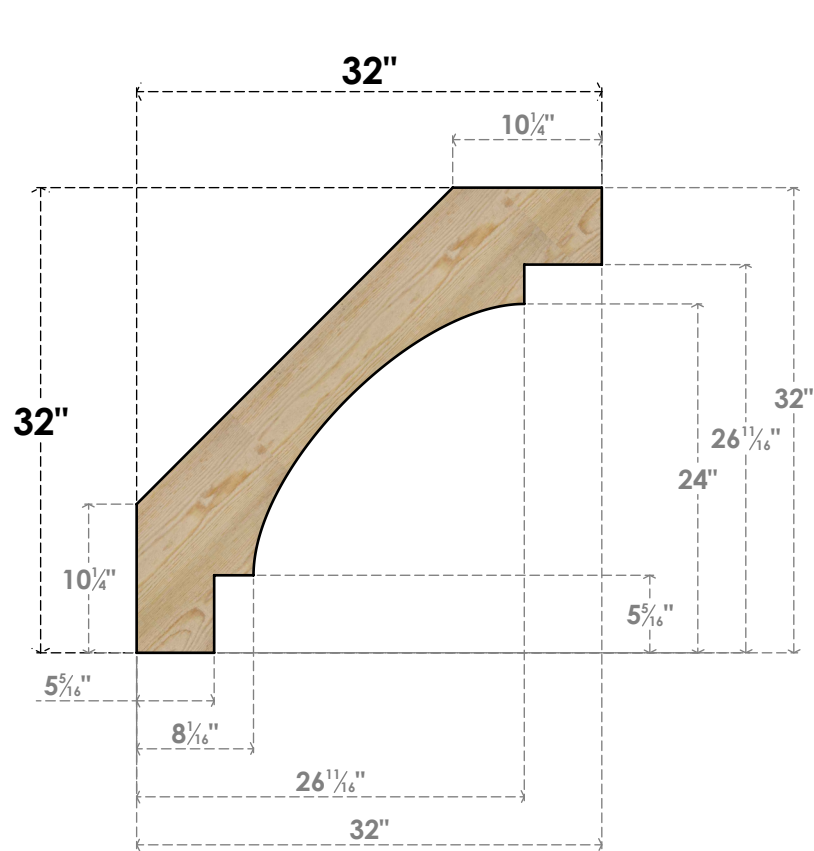

BRC04X32X32MRC00RDF

4"W X 32"D X 32"H MERCED ROUGH SAWN BRACE, DOUGLAS FIR

SIDE

FRONT

EKENA MILLWORK
 2300 WEST MAIN ST.
 CLARKSVILLE, TX 75426
 TOLL FREE: 866-607-0453
 WWW.EKENAMILLWORK.COM

NOTES

1. INSTALLATION TO BE COMPLETED IN ACCORDANCE WITH MANUFACTURER'S SPECIFICATIONS.
2. DRAWING MAY NOT BE TO SCALE
3. THIS DRAWING IS INTENDED FOR DESIGN AND PLANNING PURPOSES ONLY.
4. ALL INFORMATION CONTAINED HEREIN WAS CURRENT AT THE TIME OF DEVELOPMENT BUT MUST BE REVIEWED AND APPROVED BY THE PRODUCT MANUFACTURER TO BE CONSIDERED ACCURATE.
5. PRODUCTS ARE NOT KILN DRIED. THIS ITEM IS UNIQUE AND WILL CONTAIN THE NATURAL VARIATIONS THAT THE WOOD SPECIES OFFERS. THIS MAY RESULT IN VARIATIONS UP TO 1/4"