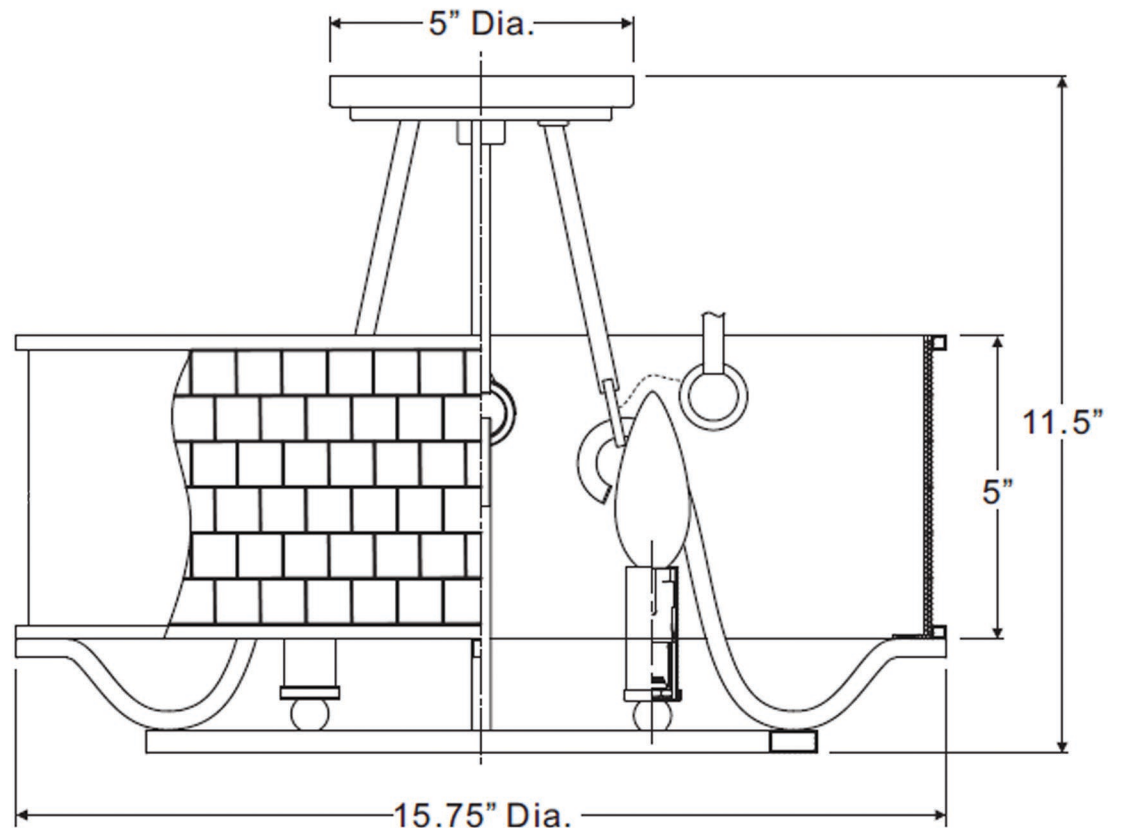

urban ambiance

UQL2050

INTERIOR CEILING FIXTURE

Collection	Chicago
Finish	Parisian Bronze
Shade	Pen Shell Mosaic
Bulb Type	B10 Candelabra Base
Bulb Wattage	60
Number of Bulbs	4
Bulbs Included	No
Certification	ETL Listed
Rated For	Damp Locations
Weight	4.4 Pounds
Chain Length	N/A
Extension Rods	N/A
Material Construction	Steel-Glass