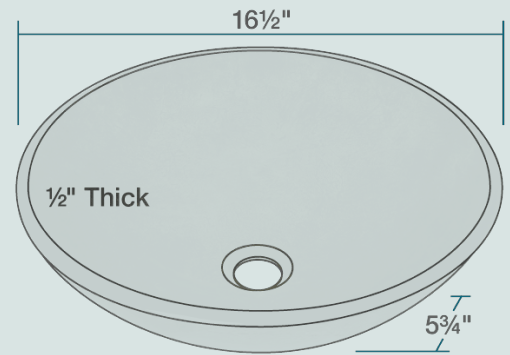

16 1/2" x 16 1/2" x 5 3/4"
Tempered Glass
Limited Lifetime Warranty
Foil-Embossed Glass

Accessories

*Accessories not included

UPC: 817299010388

Features

Vessel Installation	18" Minimum Cabinet Size	1/2" Thick	Tempered Glass	Limited Lifetime Warranty	One Bowl