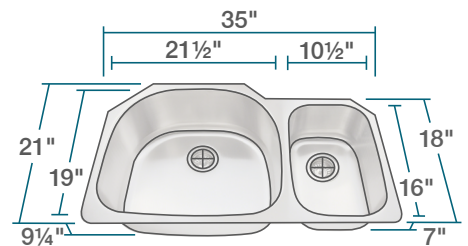

DIMENSIONS

www.renesinks.com
872.241.0016
sales@renesinks.com