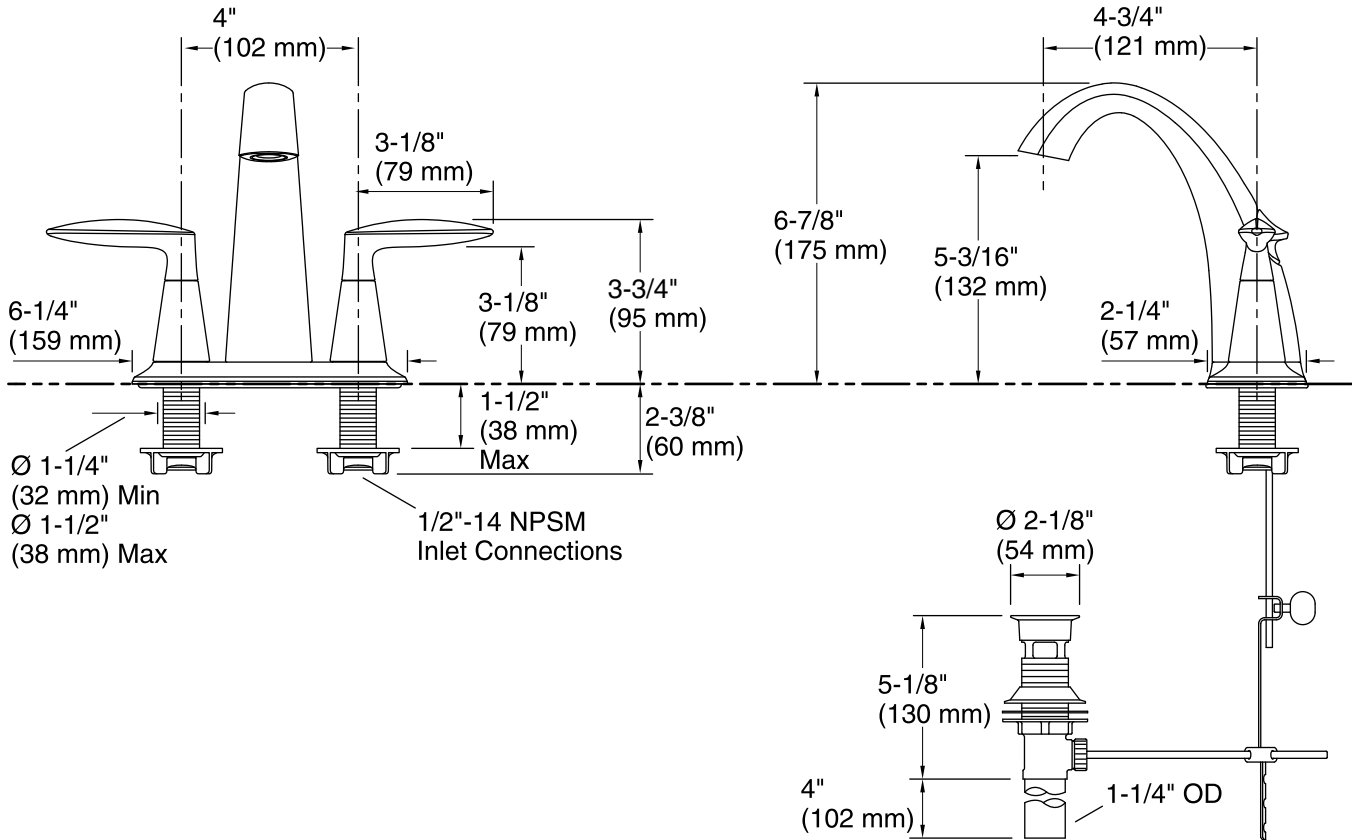

Features

- 5" (127 mm) spout reach.
- 1.2 gal/min (4.5 l/min) maximum flow rate [max at 60 psi (4.14 bar)].
- KOHLER ceramic disc valves exceed industry longevity standards for a lifetime of durable performance.
- Two-handle centerset bathroom sink faucet for 4" centers.
- Includes metal pop-up drain with 1-1/4" tailpiece.
- Reversible quarter-turn washerless ceramic disc valves.
- Coordinates with Alteo faucets, accessories, and showering components to complete your bathroom. 1.2 gal/min (4.5 l/min) maximum flow rate [max at 60 psi (4.14 bar)].

Material

- Premium Metal Construction
- KOHLER finishes resist corrosion and tarnishing.

Installation

- For 4" (102 mm) centers.
- Deck-mount installation.

ADA CSA B651 OBC

Codes/Standards

ASME A112.18.1/CSA B125.1
NSF/ANSI 61
NSF/ANSI 372
All applicable US Federal and State material regulations
DOE - Energy Policy Act 1992
EPA WaterSense®
California Energy Commission (CEC)
ADA
ICC/ANSI A117.1
CSA B651
OBC

Technical Information

All product dimensions are nominal.

Faucet:

Flow rate: 1.2 gal/min (4.5 l/min)

Pressure: 60 psi (4.1 bar)

Drain included: Yes

Drain tailpiece included: Yes

Spout:

Spout reach: 4-3/4" (121 mm)

Handle clearance: 3-1/16" (78 mm)

Notes

Install this product according to the installation guide.

ADA, OBC, CSA B651 compliant when installed to the specific requirements of these regulations.