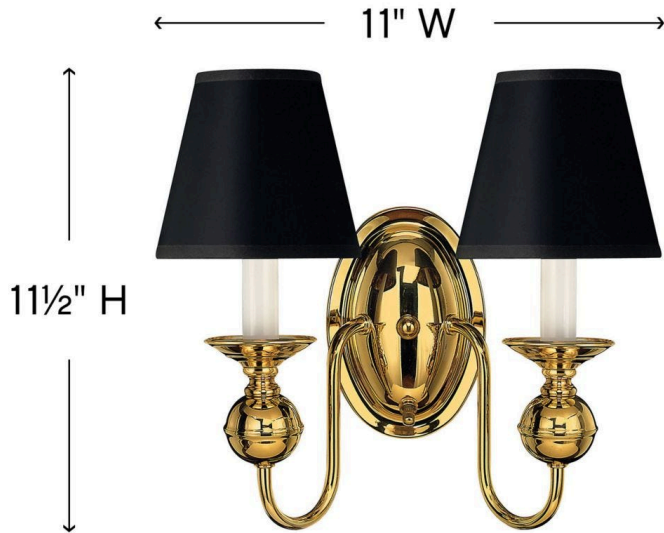

VIRGINIAN

5124PB

TWO LIGHT SCONCE

Virginian captures a pure, classic elegance in either Pewter or Polished Brass finishes with a cast center column, round spun accents and white candle sleeves. Optional black parchment shades with gold metallic lining complete its grand presence.

DETAILS

FINISH:	Polished Brass
MATERIAL:	Solid Brass
SHADE:	Optional Black Parchment Fabric 5122BK

DIMENSIONS

WIDTH:	11"
HEIGHT:	11.5"
WEIGHT:	2lb
BACK PLATE:	4.5"W X 6"H
EXTENSION:	5.8"
TOP TO OUTLET:	4"

LIGHT SOURCE

LIGHT SOURCE:	Socket
WATTAGE:	2-60w Cand.
VOLTAGE:	120v

SHIPPING

CARTON LENGTH:	12
CARTON WIDTH:	6.5
CARTON HEIGHT:	10.5
CARTON WEIGHT:	3

PRODUCT DETAILS:

- Suitable for use in dry (indoor) locations as defined by NEC and CEC. Meets United States UL Underwriters Laboratories & CSA Canadian Standards Association Product Safety Standards
- Features On/Off switch
- Classic, elegant lines and timeless details enhance a traditional space
- Classic gleaming light brass finish