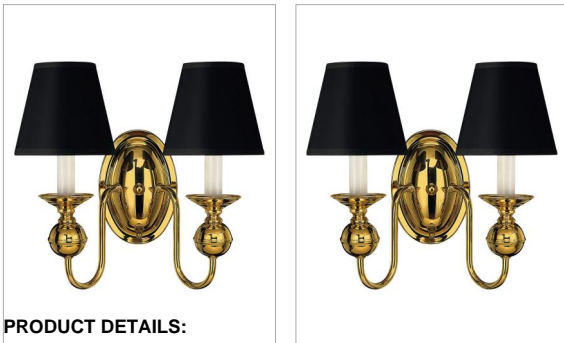

VIRGINIAN

5124PB

TWO LIGHT SCONCE

Virginian captures a pure, classic elegance in either Pewter or Polished Brass finishes with a cast center column, round spun accents and white candle sleeves. Optional black parchment shades with gold metallic lining complete its grand presence.

DETAILS

FINISH:	Polished Brass
MATERIAL:	Solid Brass
SHADE:	Optional Black Parchment Fabric 5122BK

DIMENSIONS

WIDTH:	11"
HEIGHT:	11.5"
WEIGHT:	2lb
BACK PLATE:	4.5"W X 6"H
EXTENSION:	5.8"
TOP TO OUTLET:	4"

LIGHT SOURCE

LIGHT SOURCE:	Socket
WATTAGE:	2-60w Cand.
VOLTAGE:	120v

SHIPPING

CARTON LENGTH:	12
CARTON WIDTH:	6.5
CARTON HEIGHT:	10.5
CARTON WEIGHT:	3

PRODUCT DETAILS:

- Suitable for use in dry (indoor) locations as defined by NEC and CEC. Meets United States UL Underwriters Laboratories & CSA Canadian Standards Association Product Safety Standards
- Features On/Off switch
- Classic, elegant lines and timeless details enhance a traditional space
- Classic gleaming light brass finish