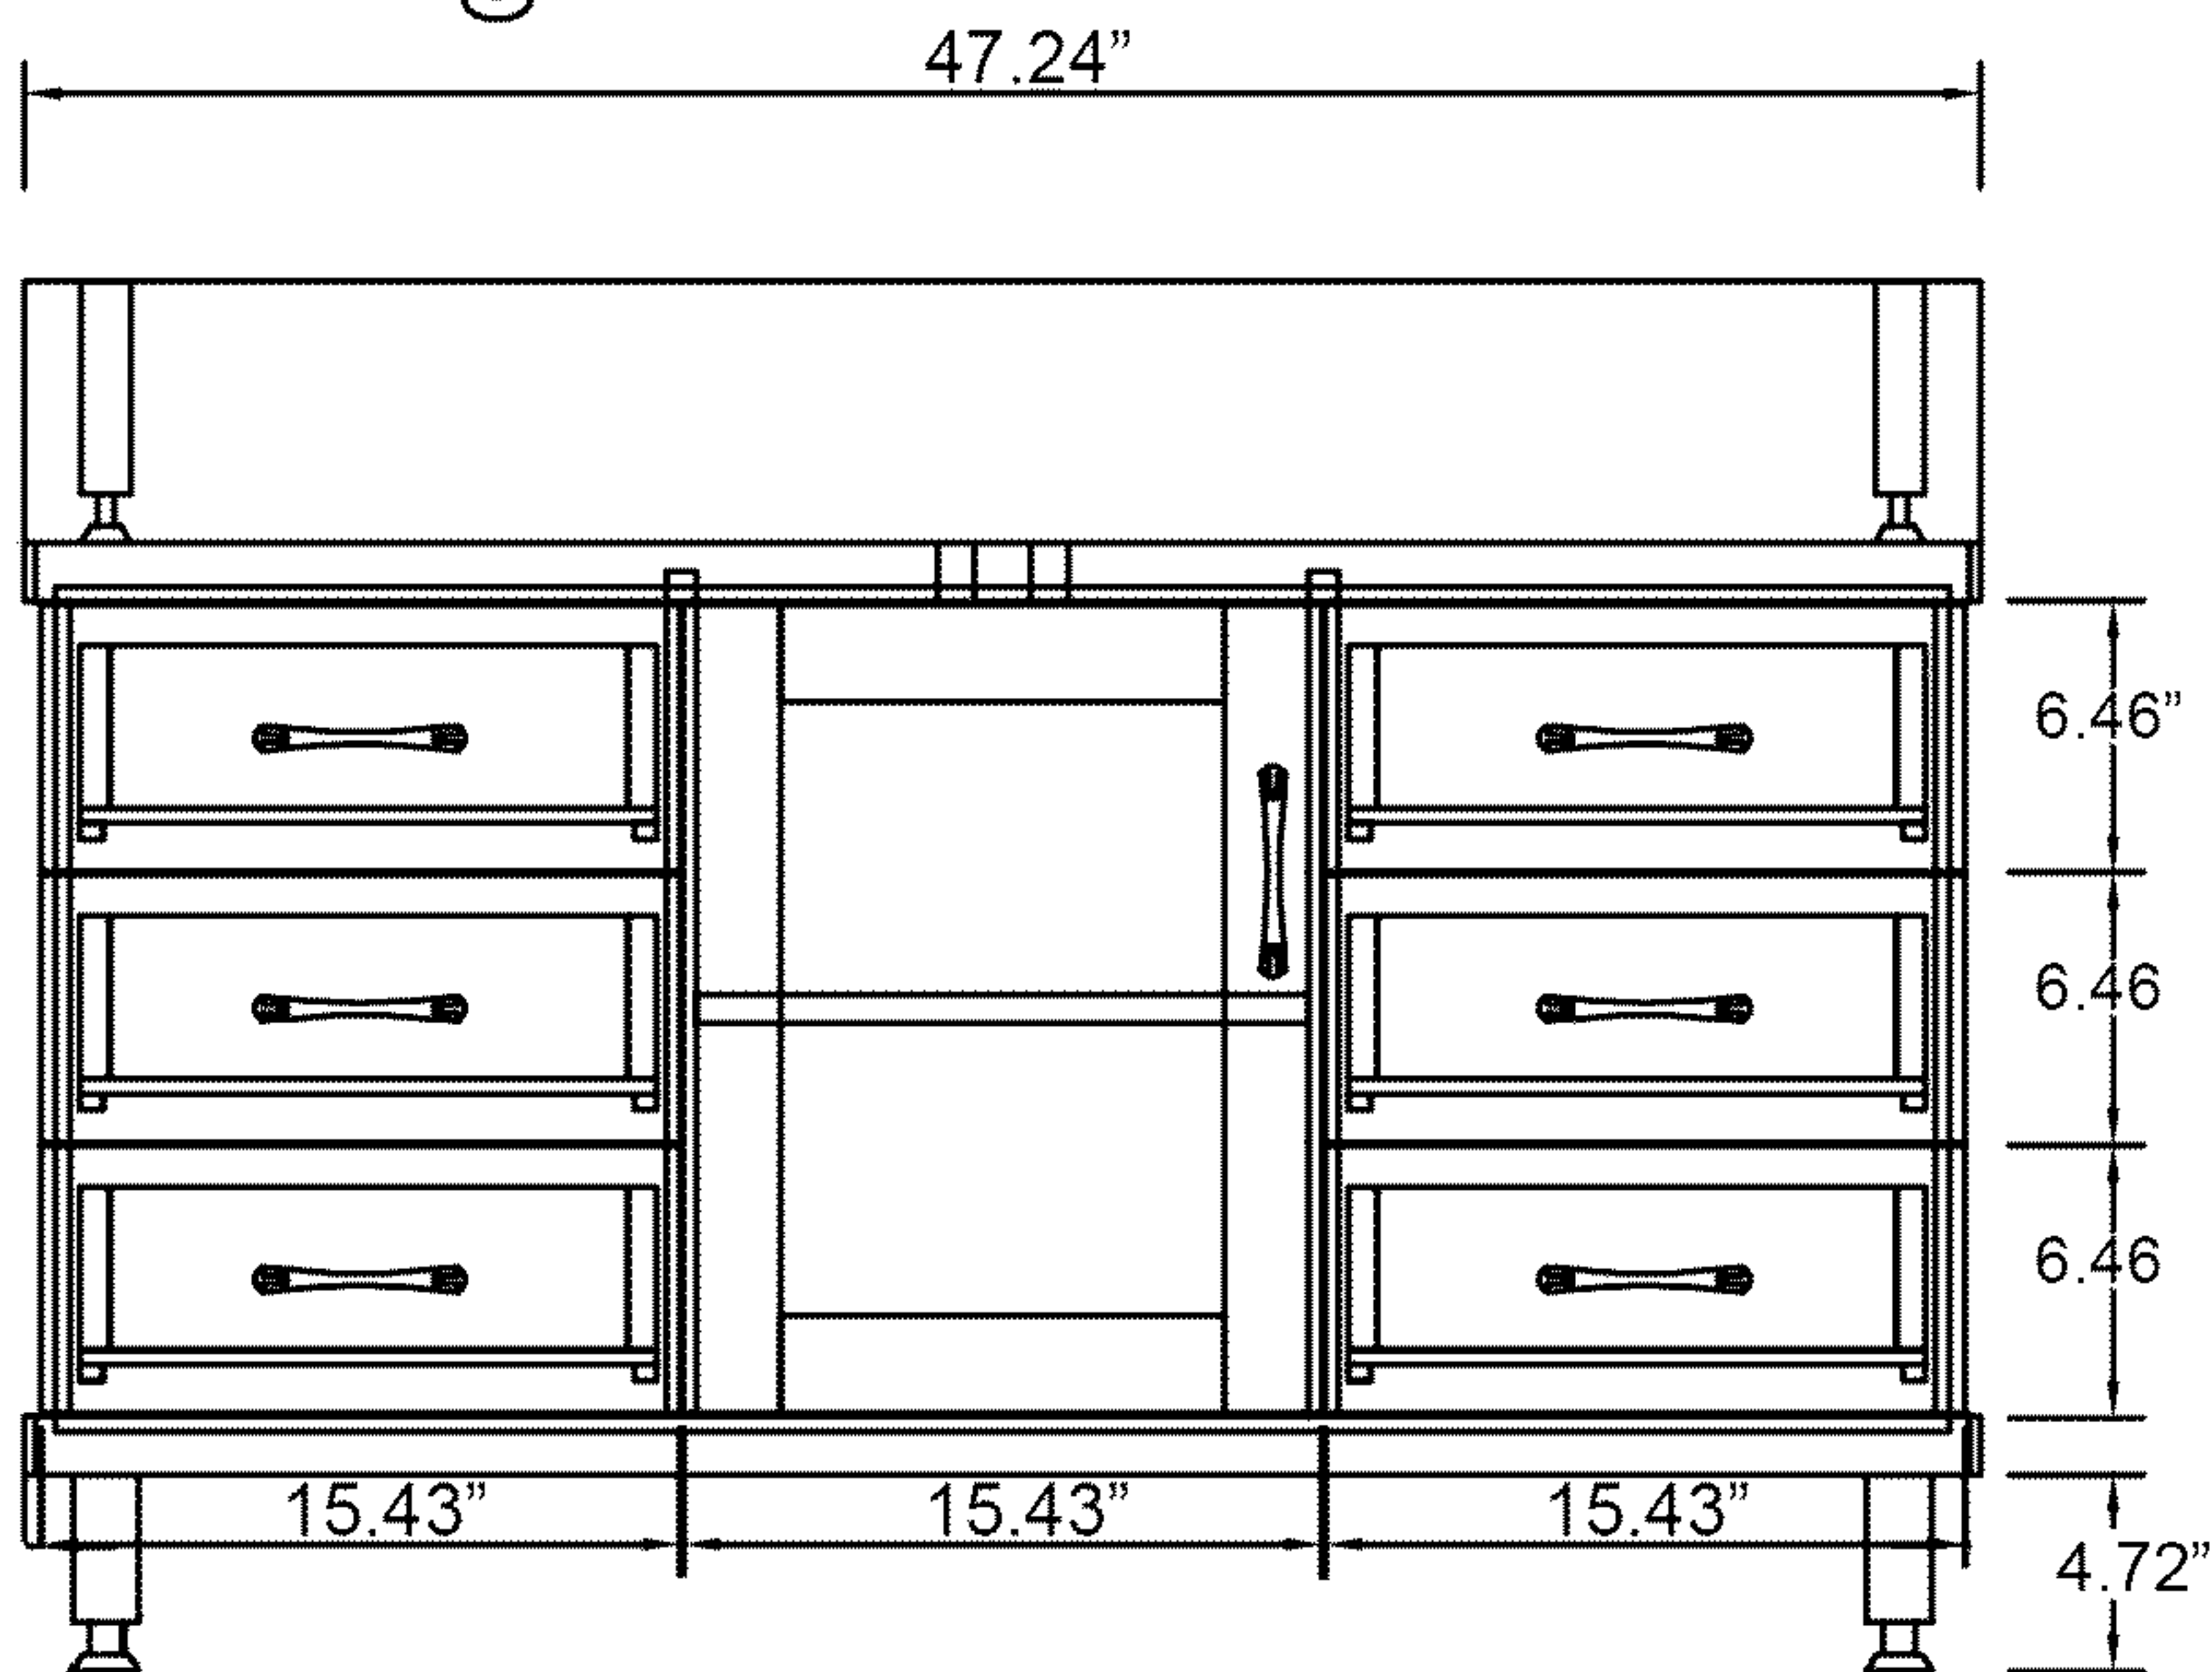

VIRTUUSA

Vincente 48" MS-48

- -Check your product package for the "list of standard accessories" and make sure all the accessories in the list are included; if there is a defect/missing parts; please contact the local dealer immediately.
- -DO NOT let anything sharp puncture, scrape, or scratch the cabinet surface.
- -DO NOT leave any part of the cabinet under direct sunlight; it will cause partial aberrations in the cabinet color.
- -DO NOT place hot items on the surface of cabinet directly; insulate with a cushion, if needed.
- -DO NOT expose the surface of the cabinet to corrosive liquids, such as: alcohol, banana oil, gasoline, nail polish, acids, alkali, etc.

Front View

Virtu USA vanities are hand-crafted and may vary with a minor manufacturing tolerance.

Natural stone characteristics are very subjective and may vary with natural veining, crystallization and lining.