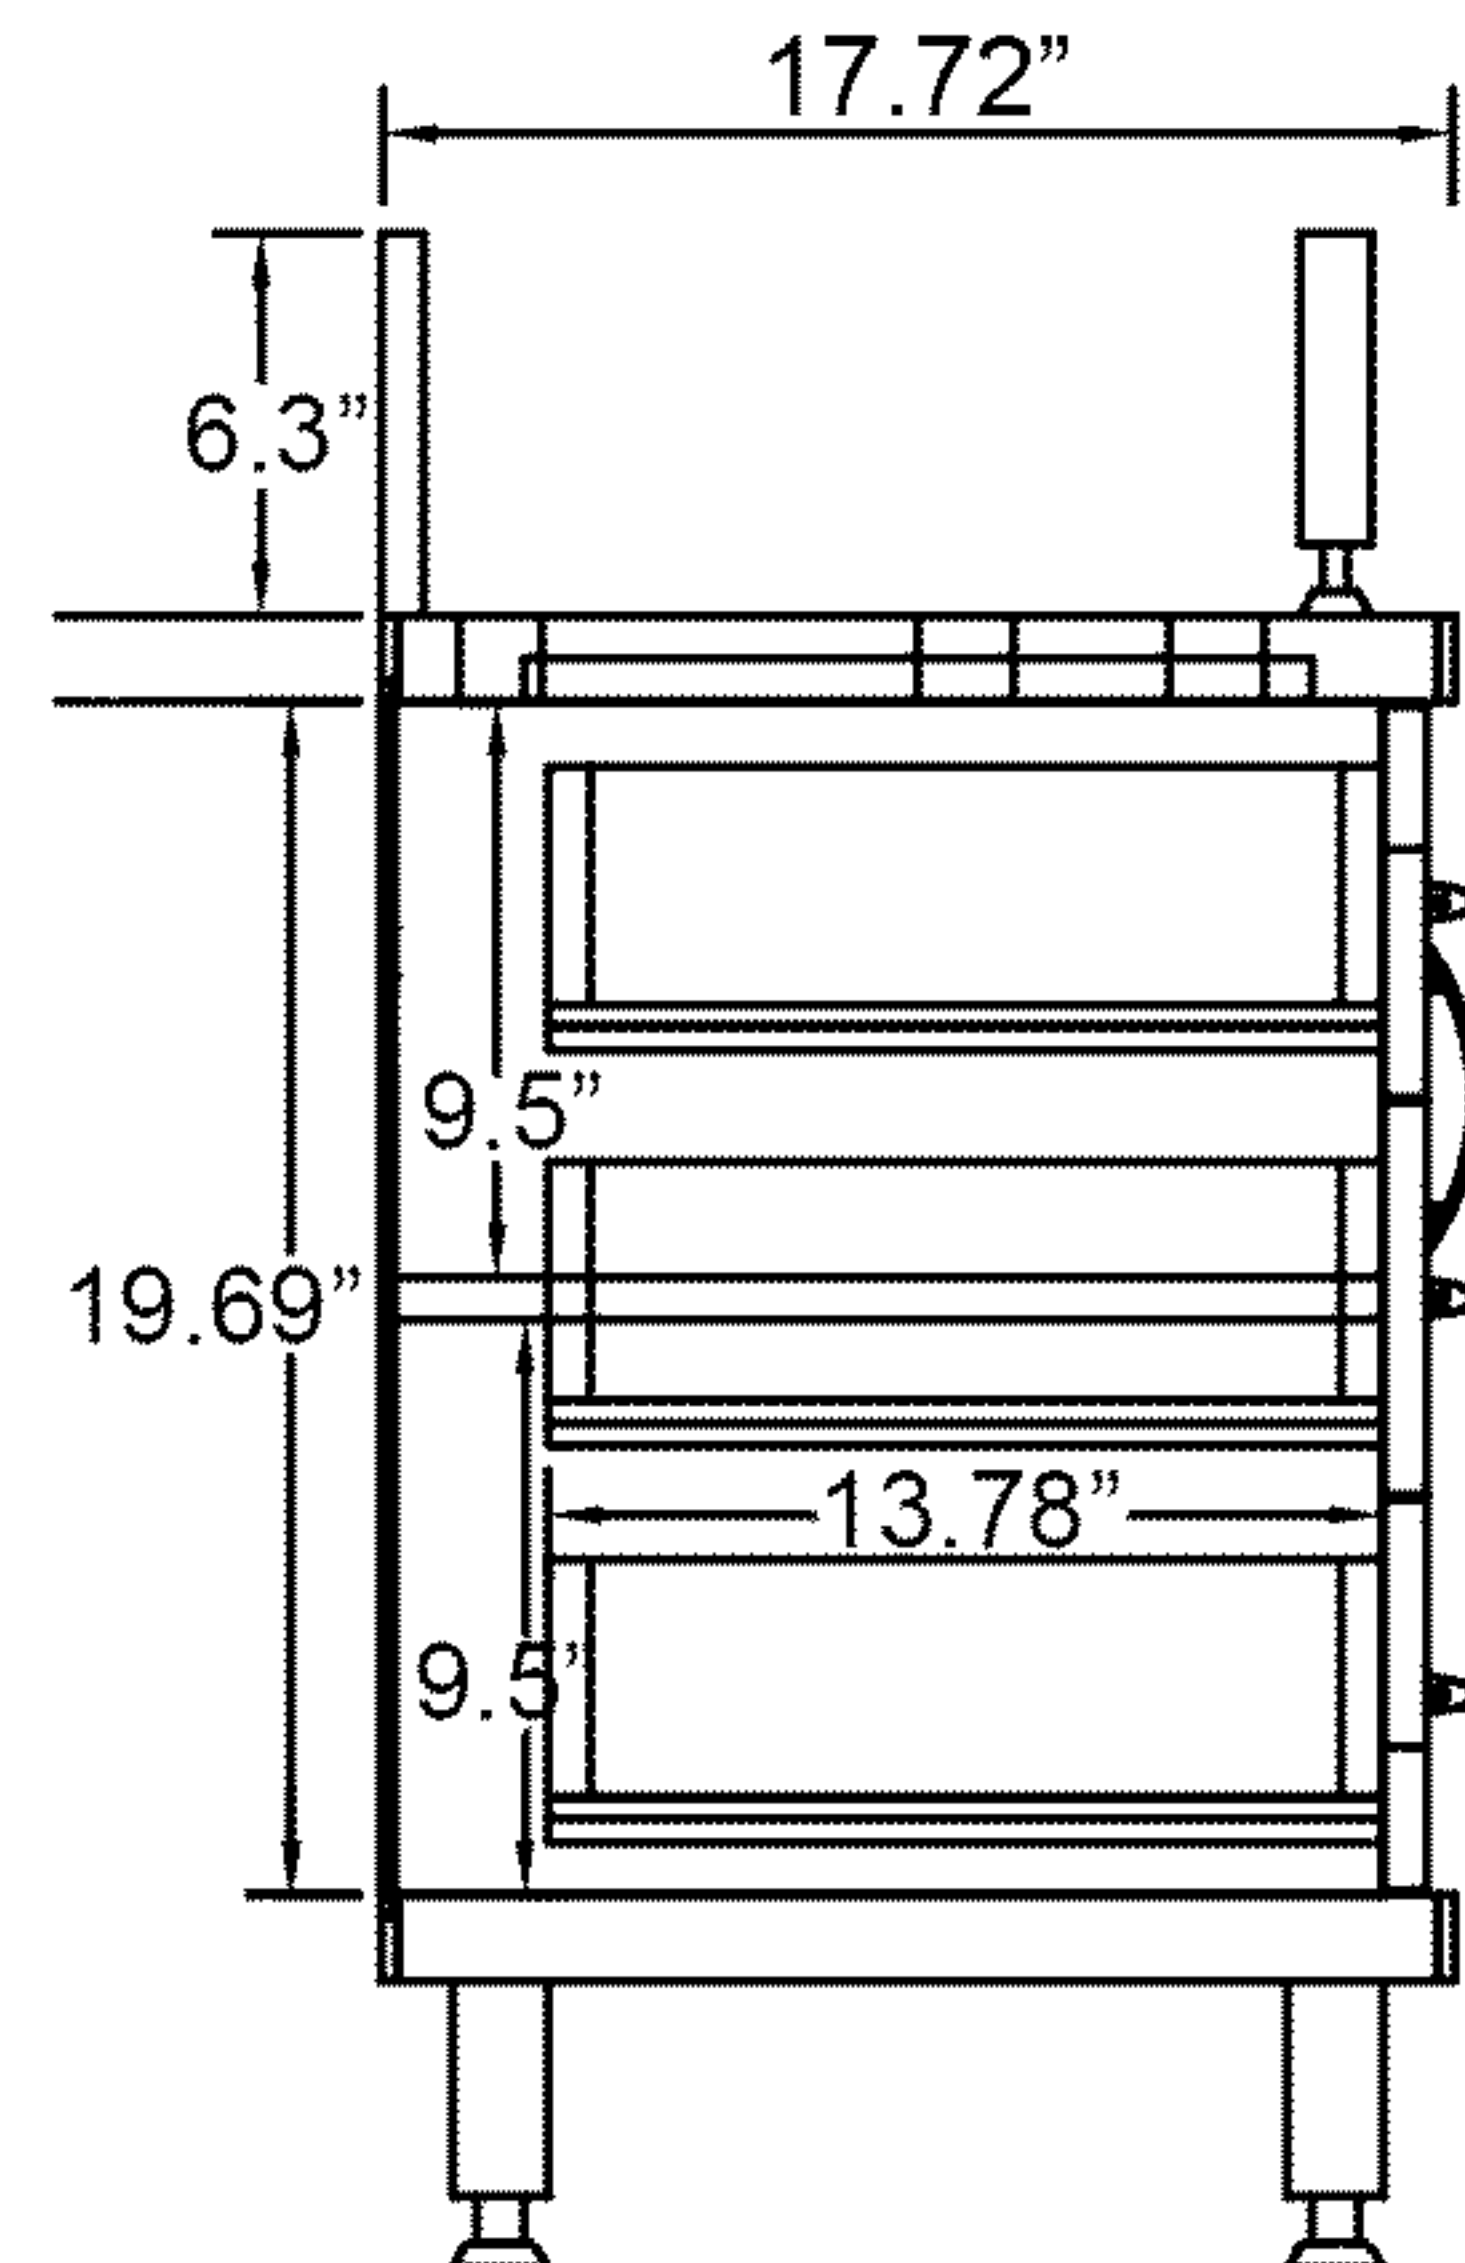

Top View

Front View

Side View

*Virtu USA vanities are hand-crafted and may vary with a minor manufacturing tolerance.*

*Natural stone characteristics are very subjective and may vary with natural veining, crystallization and lining.*