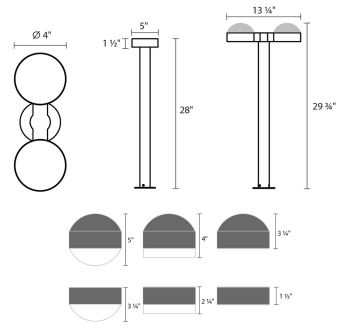

Project:

REALS LED Double Bollard Spec Sheet

SKU: 7308.DC.FW.74-WL Learn more at:
<https://sonnemanlight.com/real-LED-double-bollard>

Description: Bring definition and architectural interest to outdoor sites and along paths or planted beds, with bollards of perfect solid geometry and LED lighting functionality. REALS Bollards offer a broad range of configurations, with many available options for lenses, caps, and heights for a variety of LED illuminating possibilities. Also available as a [Bollard](#), [Downlight Sconce](#), [Up/Down Sconce](#), and [Surface Mount](#).

Type #:

Dimensions

Height:	29.75"
Width:	5"
Length:	13.5"
Canopy/Backplate/Base:	4"
Size:	28"
Canopy/Backplate/Base Height:	0.25

Electrical Specs

Bulb(s) Included?:	Yes
Bulb 1 Type:	Integral LED
Bulb Quantity:	2
Input Voltage:	12VAC
Wattage:	20
Initial Lumens:	2080
Color Temperature:	3000K
CRI:	90
Power Supply Type:	Transformer
Power Supply Location:	Remote (Sold Separately)
Dimming Type:	Non-dimmable
Bulb Max Wattage:	20

Installation

Installation:	Licensed electrician required
---------------	-------------------------------

Shipping

Carton 1 L x W x H:	35" X 17" X 9"
Carton 1 Gross Weight:	11 LBS
Fixture Weight:	7

Shade

Lens Type:	Dome Caps and White Cylinder Lenses
Shade 1 Material:	Frosted White Polycarbonate