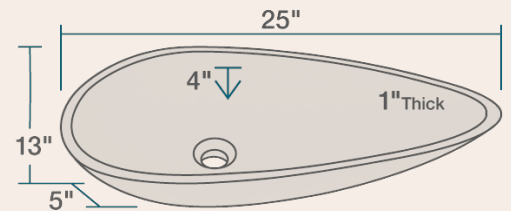

# 863 Honed Basalt Vessel Sink

25" x 13" x 5"  
 1" Thick Bowl  
 Hand-Polished Granite  
 Limited Lifetime Warranty