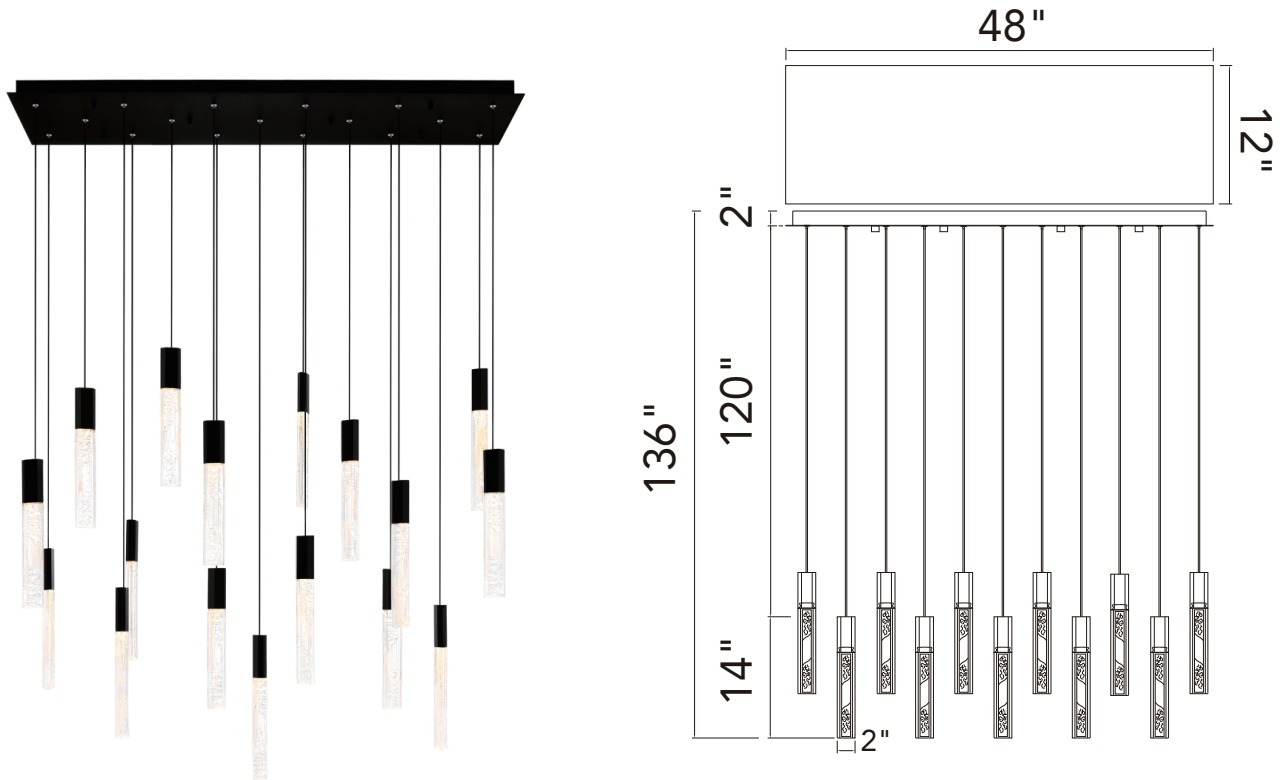

PROJECT: _____
 FIXTURE TYPE: _____
 LOCATION: _____
 CONTACT/PHONE: _____

Item	1589P48-17-101-RC
Collection	GRETA
Category	Chandelier
Finish	Black
Glass	Clear
Crystal	-----
Acrylic	-----

Shade Color	-----
Min Assembled Height	16"
Max Assembled Height	136"
Width	48"
Length	12"
Extension Wall Mounts	-----
Input	120V AC,60HZ,AC

Lumens	3640
Light Source	LED
Bulb Info.	70W
Included	-----
Dimmable	Yes
Colour Temp	3000K
Weight	35.948Lbs

CWI Lighting
 2775 Broadway
 Buffalo, NY 14227
 USA

CWI Lighting
 140 Steelcase Rd. W.
 Markham ON. L3R 3J9
 Canada