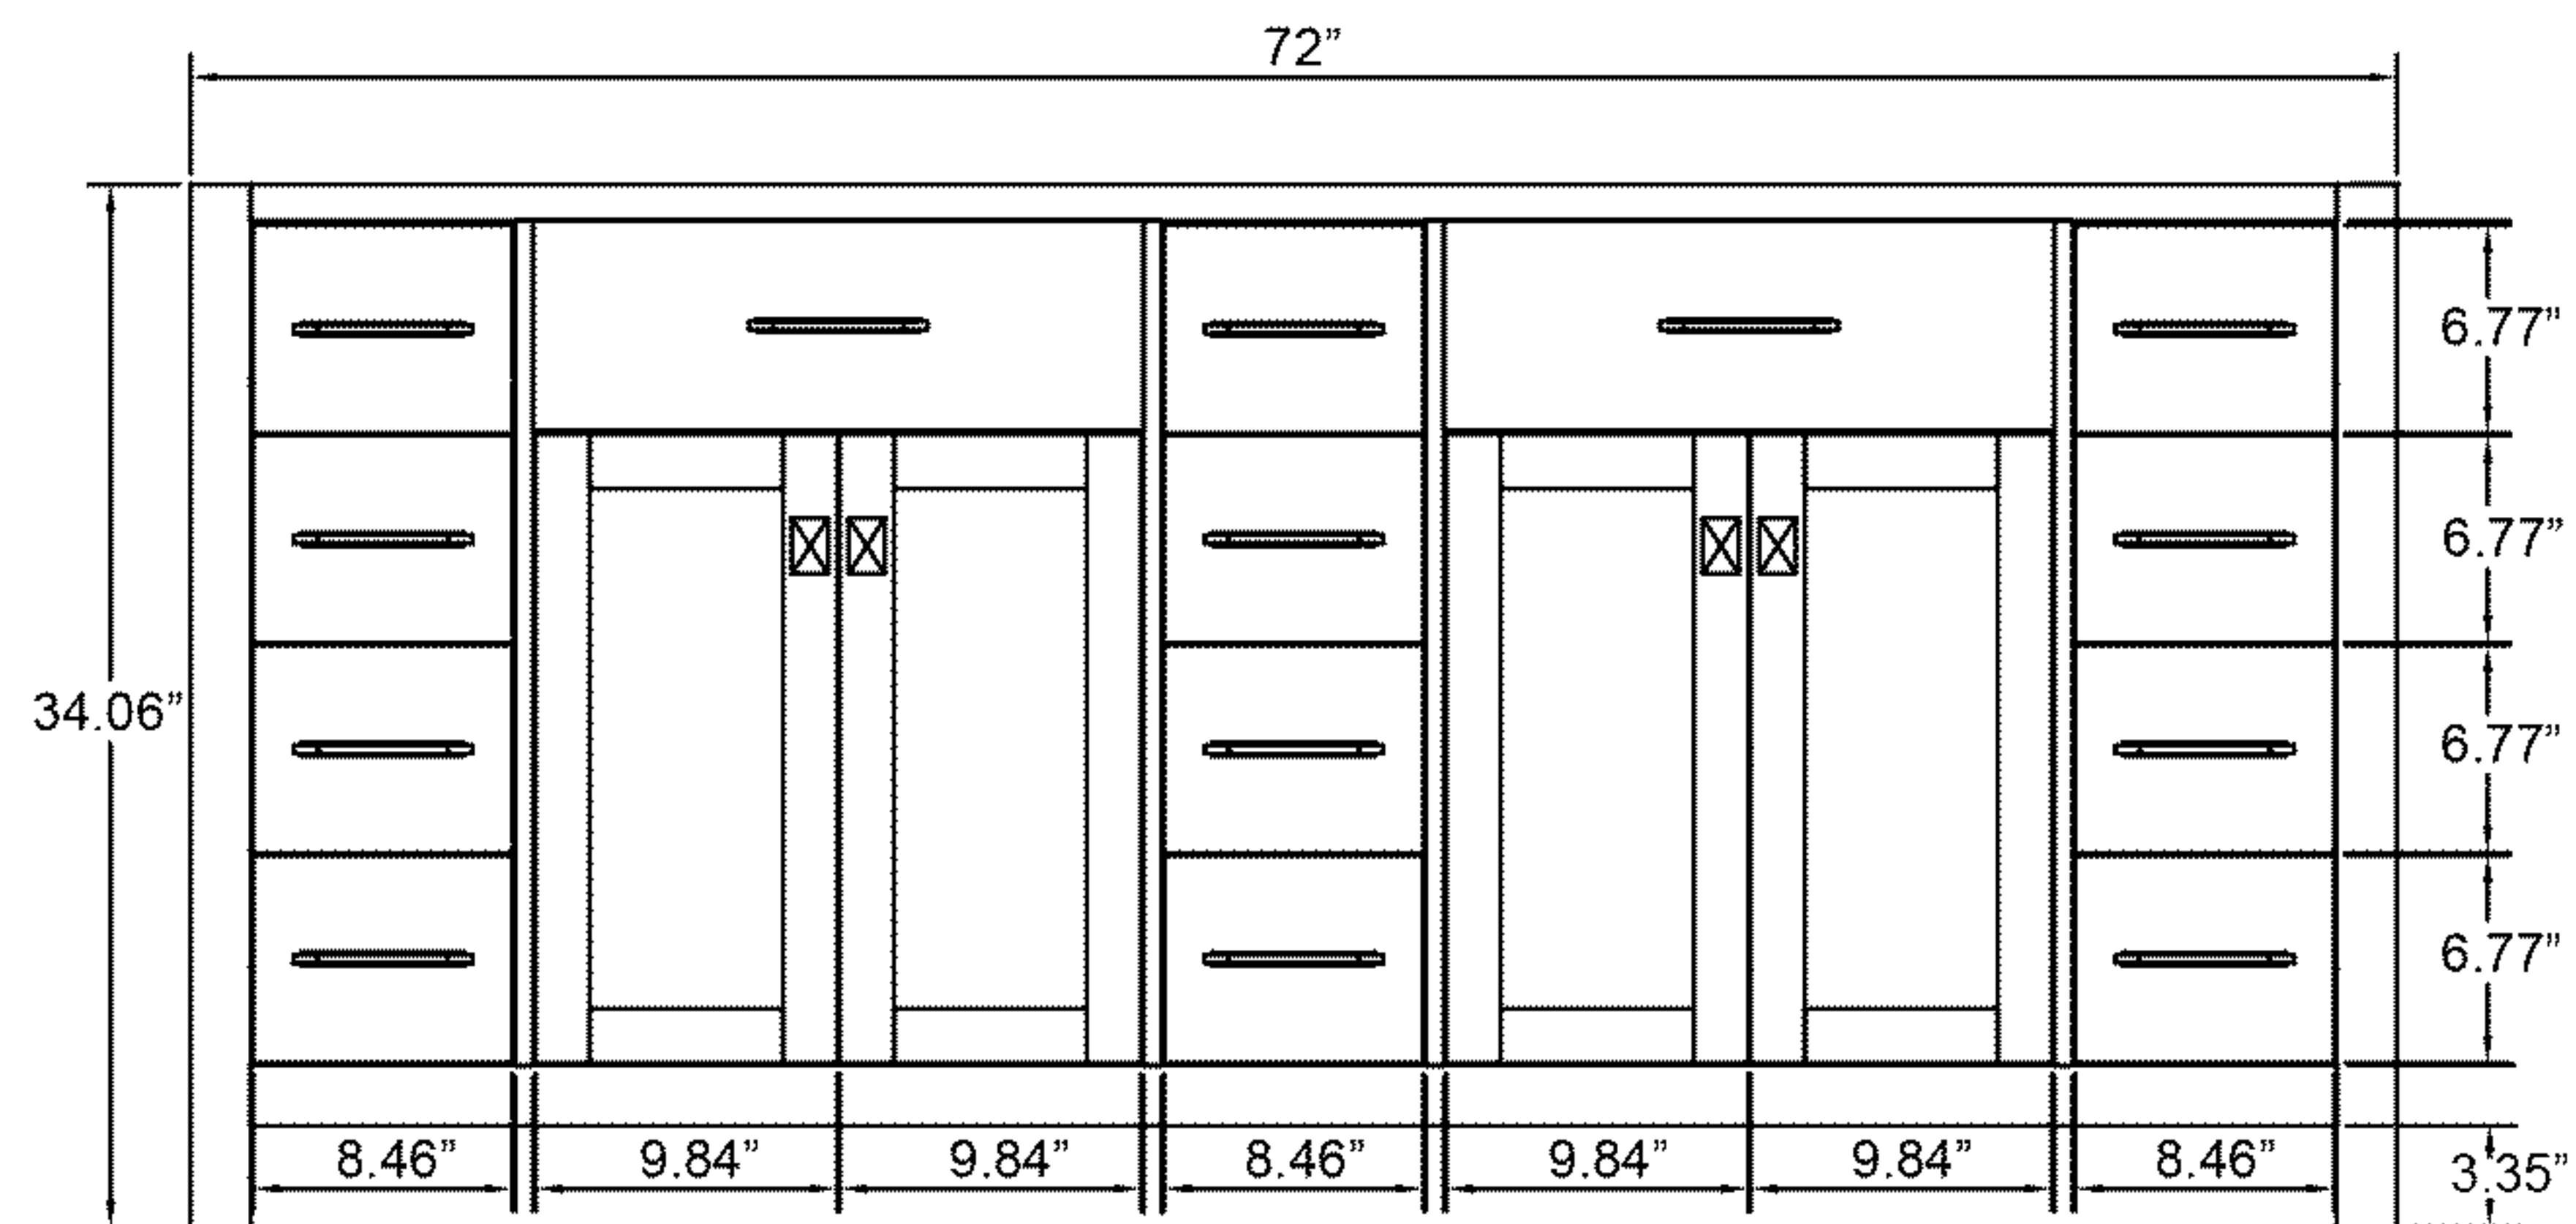

# Caroline Parkway 72" MD-2172

- Check your product package for the "list of standard accessories" and make sure all the accessories in the list are included; if there is a defect/missing parts; please contact the local dealer immediately.
- DO NOT let anything sharp puncture, scrape, or scratch the cabinet surface.
- DO NOT leave any part of the cabinet under direct sunlight; it will cause partial aberrations in the cabinet color.
- DO NOT place hot items on the surface of cabinet directly; insulate with a cushion, if needed.
- DO NOT expose the surface of the cabinet to corrosive liquids, such as: alcohol, banana oil, gasoline, nail polish, acids, alkali, etc.