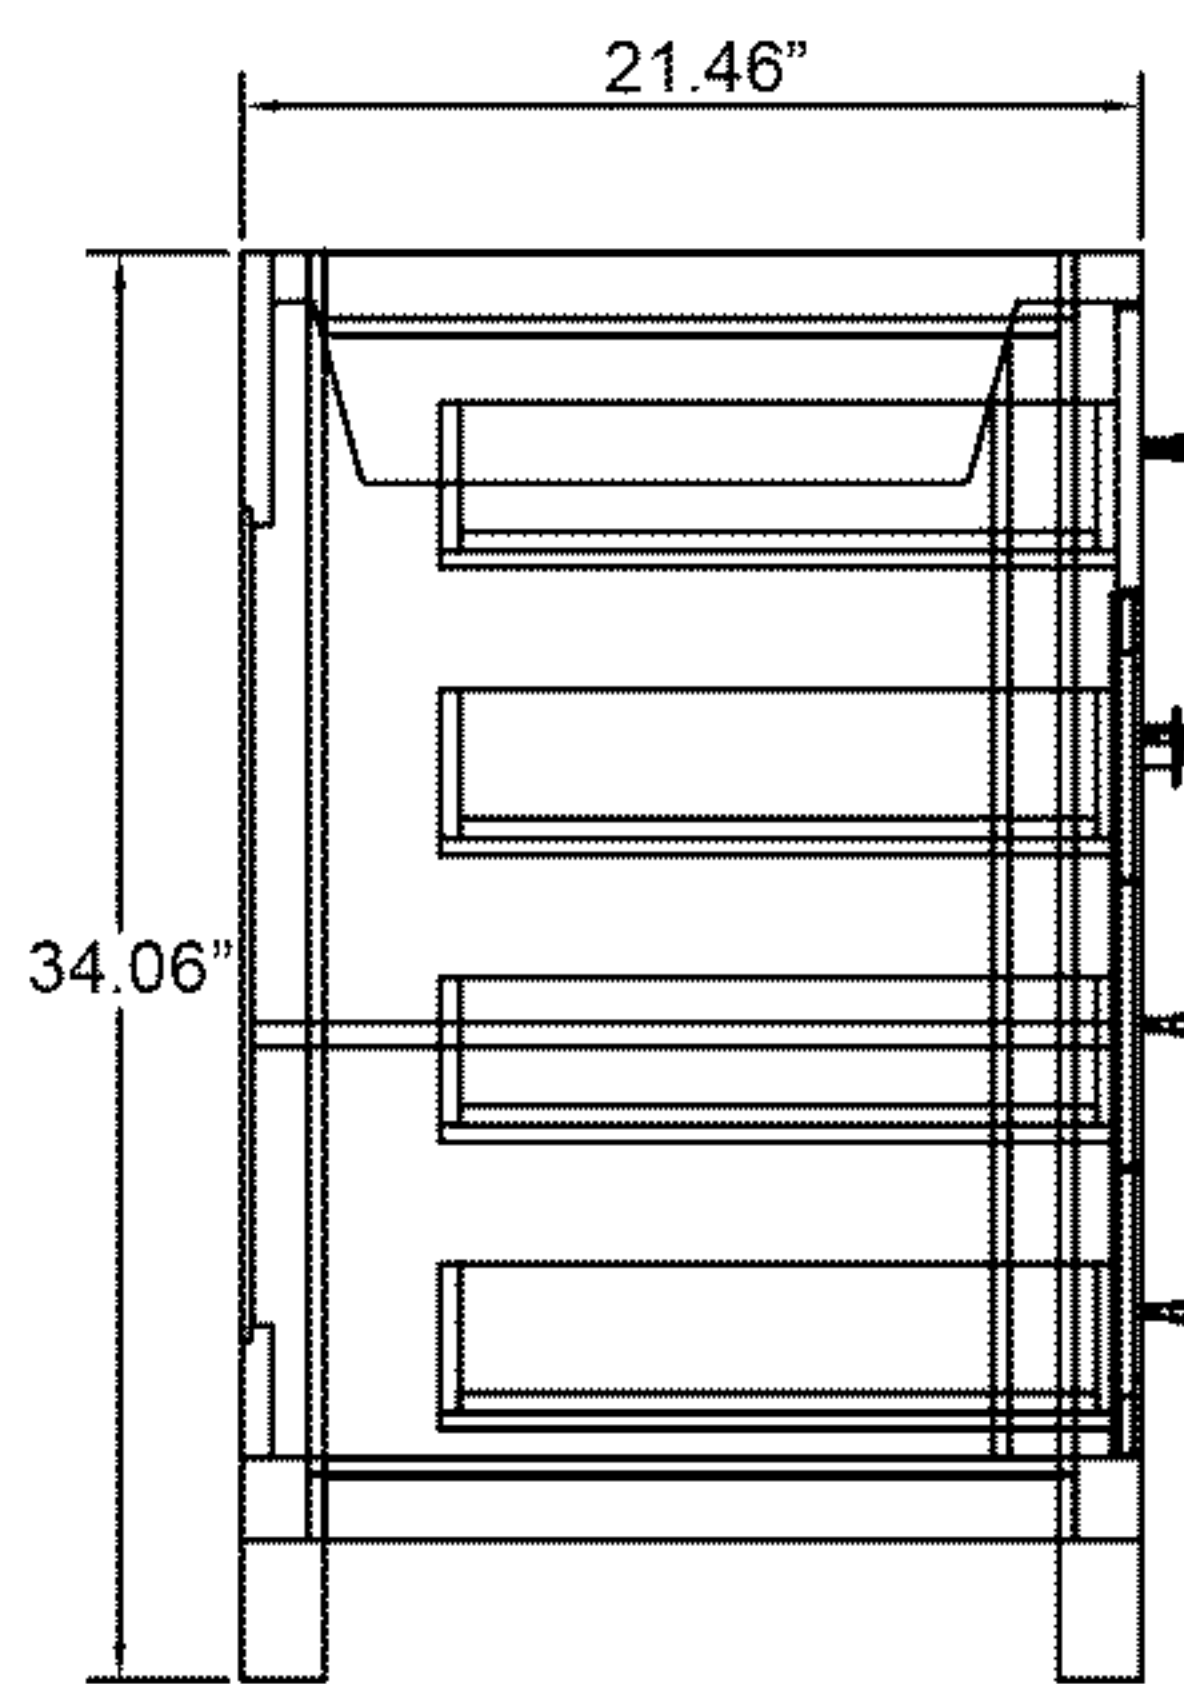

VIRTUUSA

Caroline Parkway 72" MD-2172

- -Check your product package for the "list of standard accessories" and make sure all the accessories in the list are included; if there is a defect/missing parts; please contact the local dealer immediately.
- -DO NOT let anything sharp puncture, scrape, or scratch the cabinet surface.
- -DO NOT leave any part of the cabinet under direct sunlight; it will cause partial aberrations in the cabinet color.
- -DO NOT place hot items on the surface of cabinet directly; insulate with a cushion, if needed.
- -DO NOT expose the surface of the cabinet to corrosive liquids, such as: alcohol, banana oil, gasoline, nail polish, acids, alkali, etc.

Side View

Virtu USA vanities are hand-crafted and may vary with a minor manufacturing tolerance.

Natural stone characteristics are very subjective and may vary with natural veining, crystallization and lining.