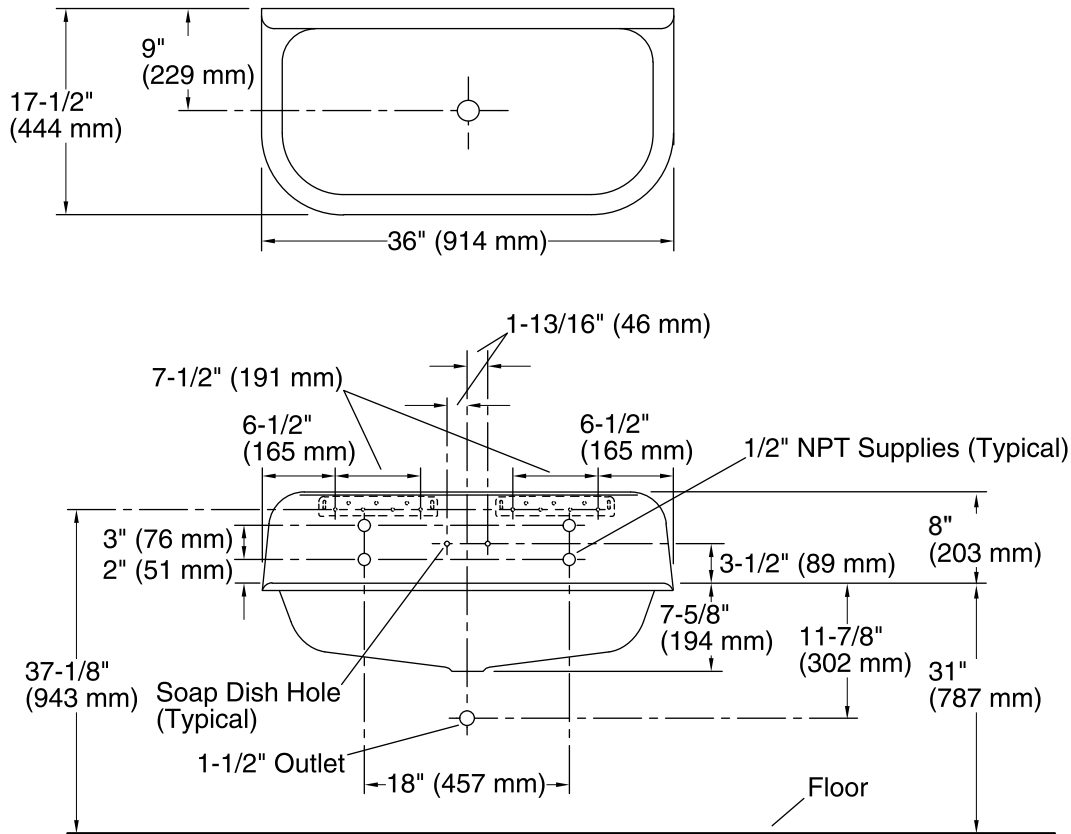

Recommended Products/Accessories

- K-8880 Soap Dish
- K-8820 Sink Drain and Strainer
- K-8892 double lever handle wash sink faucet

Included Components

- Additional Components:
Hanger(s)

Codes/Standards

ASME A112.19.1/CSA B45.2

	0	White
--	---	-------

Technical Information

All product dimensions are nominal.

Bowl configuration:	Single
Installation:	Top-mount
Bowl area (Only):	Length: 32" (813 mm) Width: 14" (356 mm) Water depth: 7" (178 mm)
Number of deck holes:	4
Faucet hole spacing:	5-1/2" (140 mm)
Faucet hole(s):	1-1/2" (38 mm)
Soap/Lotion hole:	5/16" (8 mm)
Drain hole:	2-1/8" (54 mm)