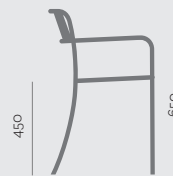

Lounge armchair PATIO

A wide seat perfectly inclined, ideal for relaxing and daydreaming. The Lounge armchair is identical to the armchairs in the PATIO collection: comfortable, stackable, sturdy and lightweight. Its stainless steel structure enables it to cope with splashes from the swimming pool, a drenching in the rain and spray from the sea.

PATIO - Fauteuils / Armchairs

522

450

650

Version full inox

Empilables jusqu'à 8 fauteuils.

Full stainless steel version

Up to 8 armchairs can be stacked.

522

450

650

Version lames inox

Empilables jusqu'à 8 fauteuils.

Stainless steel slatted version

Up to 8 armchairs can be stacked.

PATIO - Fauteuils Lounge / Lounge Armchairs

595

680

420

690

Version lames inox

Empilables jusqu'à 7 fauteuils.

Stainless steel slatted version

Up to 7 armchairs can be stacked.