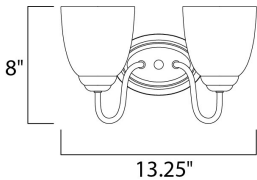

MEASUREMENTS

DIMENSION : 13.25" W x 8" H x 8" Ext
 BACK PLATE : 4.25" W x 6" H x 4.25" HCO
 HANGING WEIGHT : 2.32 lb

LAMPING

INPUT VOLTAGE : 120V
 BULB : 2 x 60W Incandescent E26 Medium , 120W Total
 BULB INCLUDED : (Not Included)
 DIMMABLE : Yes