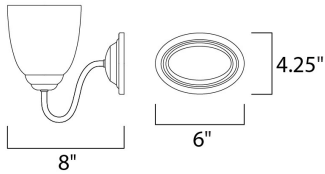

MEASUREMENTS

DIMENSION : 13.25" W x 8" H x 8" Ext
 BACK PLATE : 4.25" W x 6" H x 4.25" HCO
 HANGING WEIGHT : 2.32 lb

LAMPING

INPUT VOLTAGE : 120V
 BULB : 2 x 60W Incandescent E26 Medium , 120W Total
 BULB INCLUDED : (Not Included)
 DIMMABLE : Yes