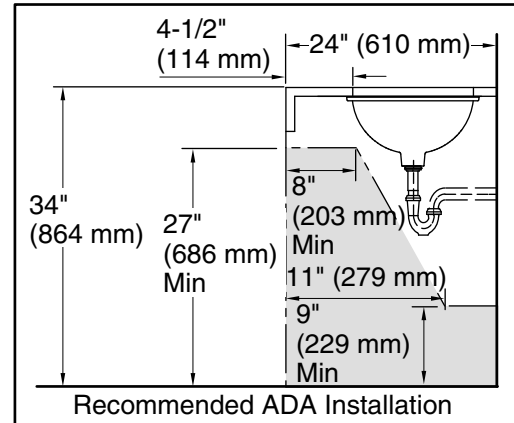

Technical Information

All product dimensions are nominal.

Bowl configuration: Single

Installation: Under-mount

Bowl area (Only): Length: 17" (432 mm)
Width: 14" (356 mm)
Water depth: 6-3/8" (162 mm)

Drain hole: 1-3/4" (44 mm)