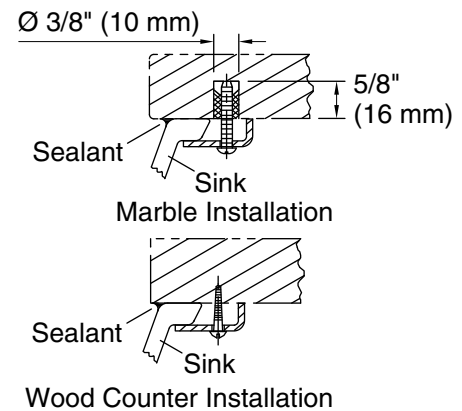

Technical Information

All product dimensions are nominal.

Bowl configuration: Single

Installation: Under-mount

Bowl area (Only): Length: 17" (432 mm)
Width: 14" (356 mm)
Water depth: 6-3/8" (162 mm)

Drain hole: 1-3/4" (44 mm)