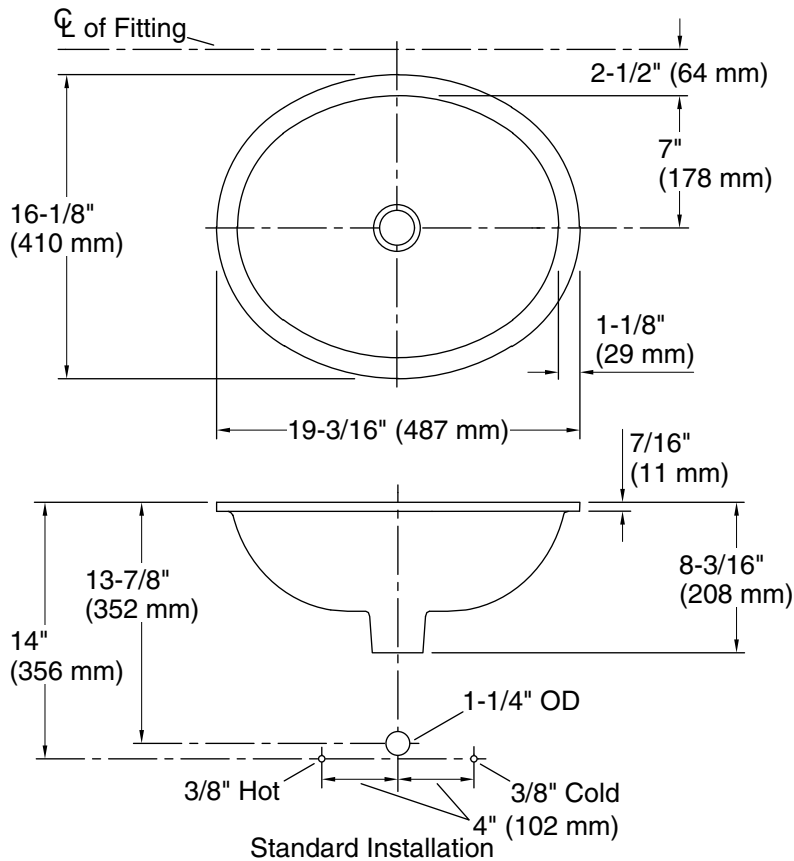

Sartorial™ Paisley Caxton® Oval

Bathroom Sink
K-14218-FP1

Features

- Decorated with a textural Paisley design on White background.
- Deep oval basin.

Material

- Vitreous china.

Installation

- No faucet holes; requires wall-or counter-mount faucet.
- Undermount.

Technical Information

All product dimensions are nominal.

Bowl configuration: Single

Installation: Under-mount

Bowl area (Only): Length: 17" (432 mm)
Width: 14" (356 mm)
Water depth: 6-3/8" (162 mm)

Drain hole: 1-3/4" (44 mm)