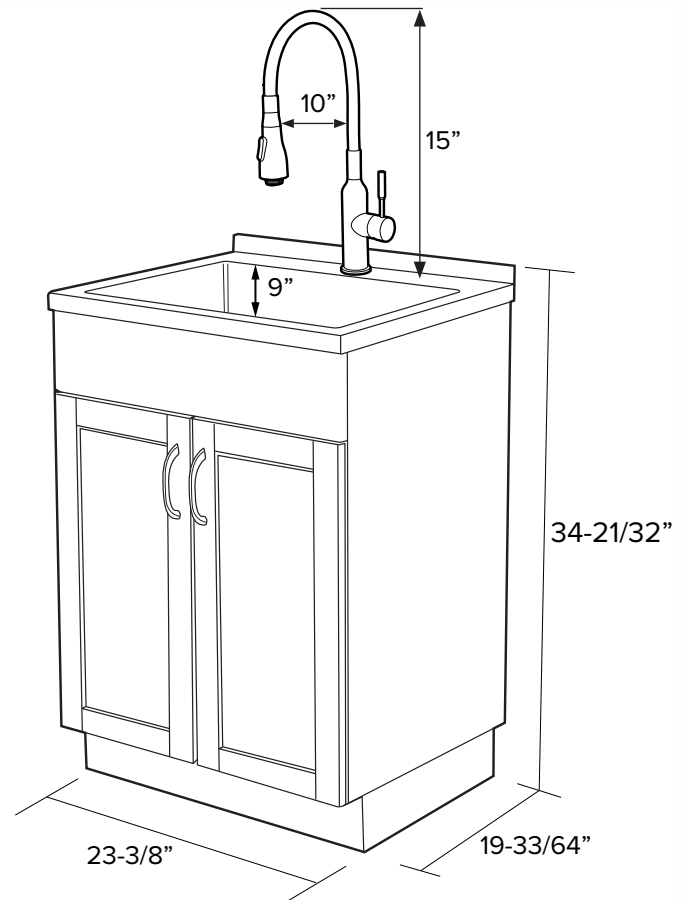

LAUNDRY SINK CABINET with Stainless Steel Sink & High Arc Faucet TC-2420-WC

FEATURES:

- Complete laundry cabinet with handcrafted stainless steel sink top and high arc articulating faucet.
- Easy-to-assemble particle board cabinet in white high gloss PVC laminate finish. Shaker style MDF doors with slow closing hinges for quiet, gentle operation. Door hardware included.
- Stainless steel high arc single lever faucet. Ceramic disc. 1.8 gpm. Flexible silicone arm with aerator, spray head and garden hose adapter.
- 19 gauge handcrafted stainless steel top with 9" deep sink and integral back splash. Professional grade for years of service.
- Includes stainless steel basket strainer and flexible 3/8" braided supplies.
- Easy to assemble and install.
- 1 Year Ltd. Warranty.

Specified Model

Model No.				
COMPLETE LAUNDRY CABINET KIT				
<input type="checkbox"/>	TC-2420-WC	Laundry Cabinet, Sink Top and Faucet		
		Width	Depth	Height
	Laundry Cabinet	23 ³ / ₈ "	19 ³³ / ₆₄ "	34 ²¹ / ₃₂ "
	Sink Top	23 ³⁹ / ₆₄ "	19 ¹¹ / ₁₆ "	9"
	Faucet	10"		15"