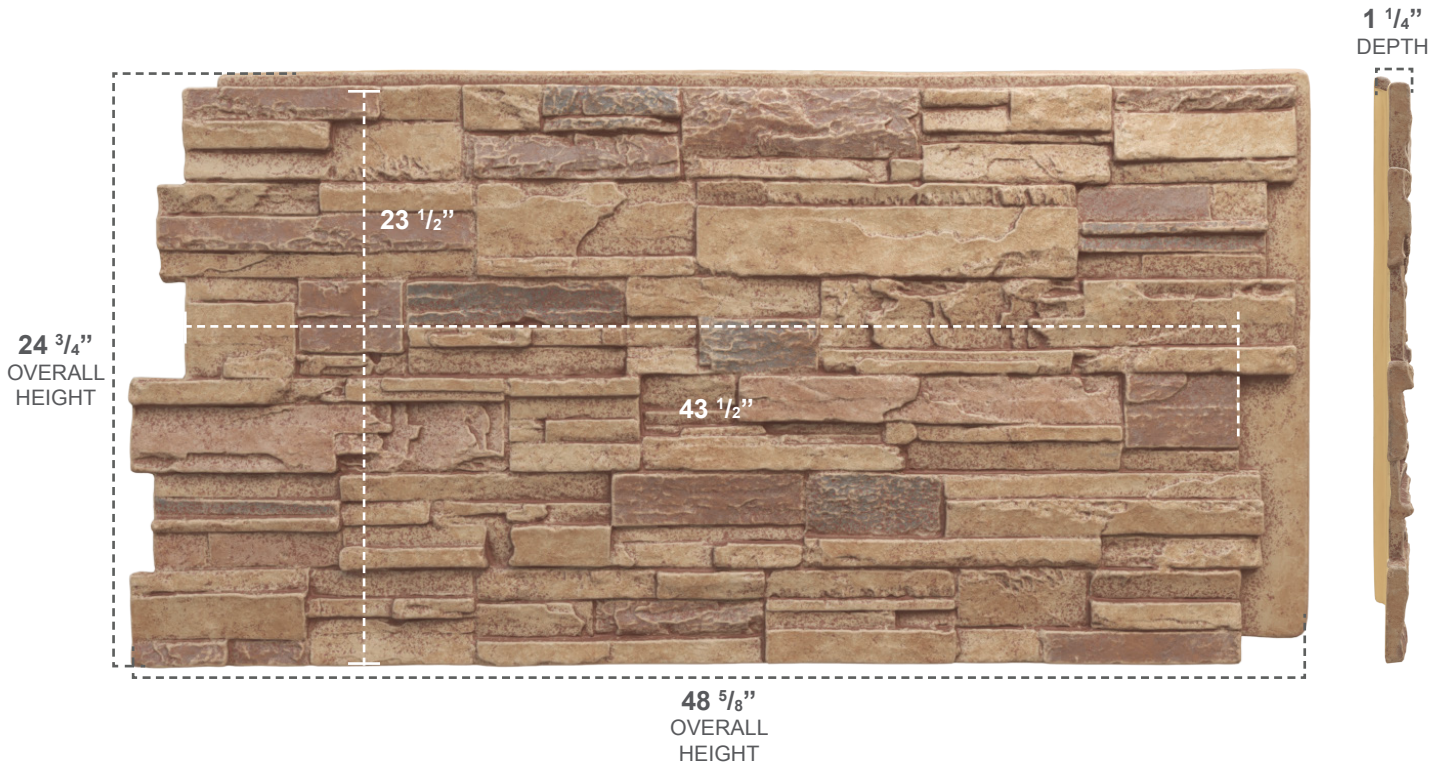

STONEWALL FAUX STONE PANELS CASCADE

COLOR	WIDTH	HEIGHT	DEPTH
FALL BANK	48 ⁵ / ₈ "	24 ³ / ₄ "	1 ¹ / ₄ "

OTHER FINISH OPTIONS

CANYON BROWN

COLFAX

SANDSTONE

SEDONA

SLATE GRAY

.....
OVER 20 MORE
OPTIONS TO
CHOOSE FROM