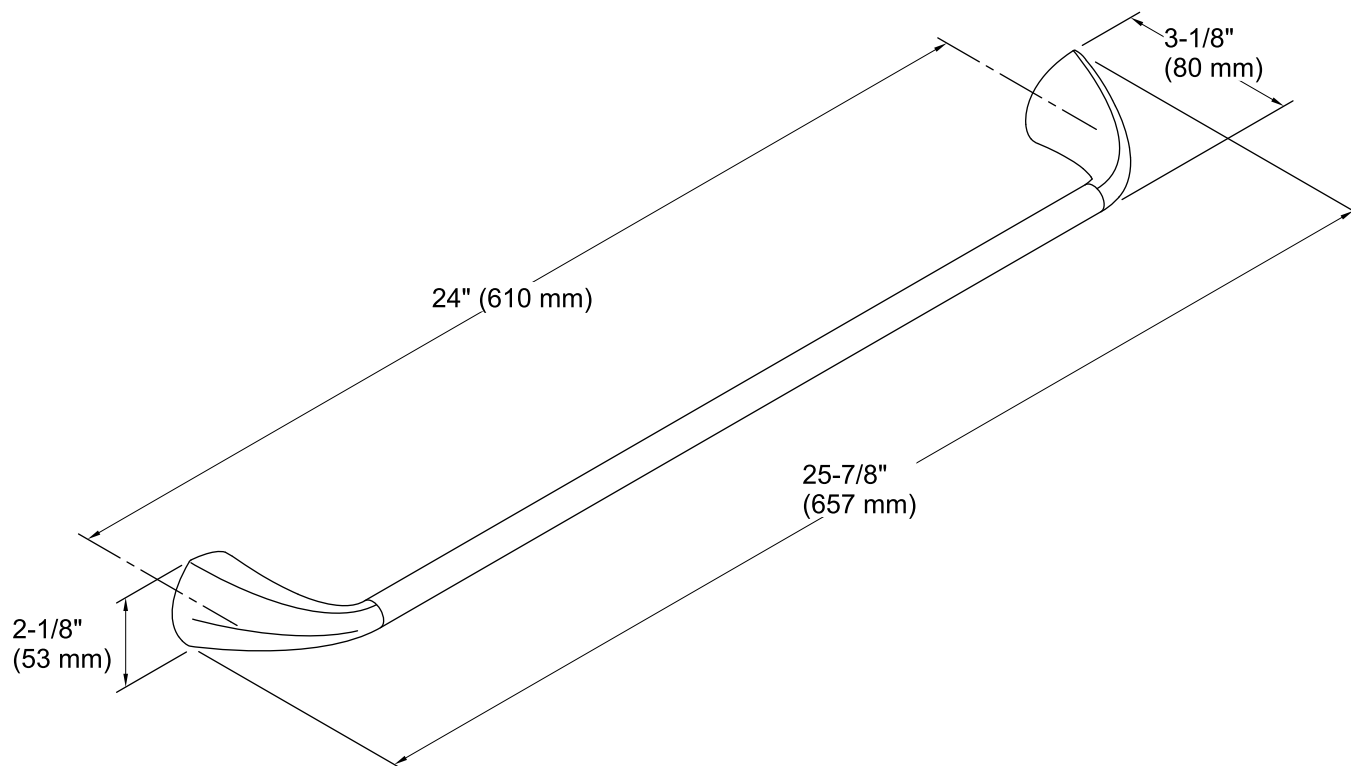

Color tiles intended for reference only.

Color	Code	Description
	CP	Polished Chrome
	BN	Vibrant® Brushed Nickel
	2BZ	Oil-Rubbed Bronze

Technical Information

All product dimensions are nominal.

Notes

Install this product according to the installation guide.