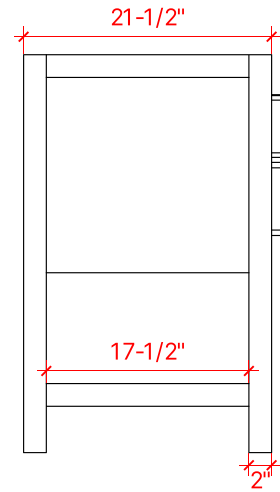

BAYHILL 72" DOUBLE SINK BASE CABINET

ARIEL

R072D

BASE CABINET DIMENSIONS

72" W x 21.5" D x 34.5" H

FEATURES

- Solid wood frame & plywood panels
- Dovetail drawers and joints
- Soft closing doors & drawers

HARDWARE FINISHES

Brushed Nickel Satin Brass Matte Black Polished Chrome

AVAILABLE COLORS

White Grey Midnight Blue

FRONT VIEW

SIDE VIEW

PLAN VIEW

73" DOUBLE OVAL SINK COUNTERTOP WITH 1.5 IN. THICKNESS

ARIEL

OVERALL DIMENSIONS

73" W x 22" D x 1.5" H

COUNTERTOP OPTIONS

Carrara Marble
CW-073D-OVL-CT

White Quartz
WQ-073D-OVL-CT

FEATURES

- Solid countertop with mitered edges & seams
- Undermount white oval sink
- Pre-drilled for 8" widespread faucet

INCLUDED

- Countertop
- Matching Backsplash
- Oval Sinks

COUNTERTOP PLAN VIEW

EDGE SIDE VIEW

THREE DIMENSIONAL COUNTERTOP VIEW