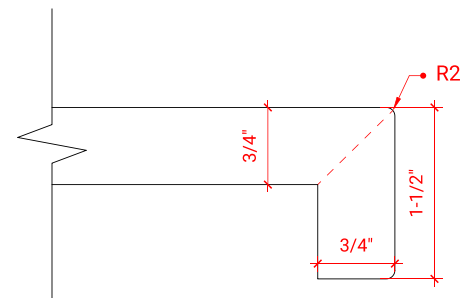

BAYHILL 72" DOUBLE SINK BASE CABINET

ARIEL

R072D

BASE CABINET DIMENSIONS

72" W x 21.5" D x 34.5" H

FEATURES

- Solid wood frame & plywood panels
- Dovetail drawers and joints
- Soft closing doors & drawers

HARDWARE FINISHES

OVERALL DIMENSIONS

73" W x 22" D x 1.5" H

COUNTERTOP OPTIONS

Carrara Marble
CW-073D-OVL-CT

White Quartz
WQ-073D-OVL-CT

FEATURES

- Solid countertop with mitered edges & seams
- Undermount white oval sink
- Pre-drilled for 8" widespread faucet

INCLUDED

- Countertop
- Matching Backsplash
- Oval Sinks

COUNTERTOP PLAN VIEW

EDGE SIDE VIEW

THREE DIMENSIONAL COUNTERTOP VIEW