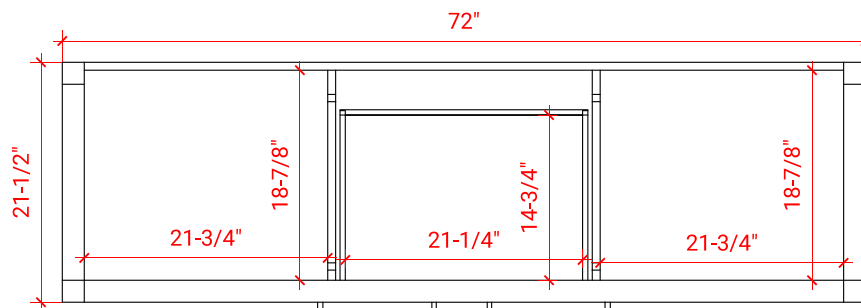

BAYHILL 72" DOUBLE SINK BASE CABINET

ARIEL

R072D

BASE CABINET DIMENSIONS

72" W x 21.5" D x 34.5" H

FEATURES

- Solid wood frame & plywood panels
- Dovetail drawers and joints
- Soft closing doors & drawers

HARDWARE FINISHES

Brushed Nickel Satin Brass Matte Black Polished Chrome

AVAILABLE COLORS

White Grey Midnight Blue

FRONT VIEW

SIDE VIEW

PLAN VIEW

73" DOUBLE OVAL SINK COUNTERTOP WITH 1.5 IN. THICKNESS

ARIEL

OVERALL DIMENSIONS

73" W x 22" D x 1.5" H

COUNTERTOP OPTIONS

Carrara Marble
CW-073D-OVL-CT

White Quartz
WQ-073D-OVL-CT

FEATURES

- Solid countertop with mitered edges & seams
- Undermount white oval sink
- Pre-drilled for 8" widespread faucet

INCLUDED

- Countertop
- Matching Backsplash
- Oval Sinks

COUNTERTOP PLAN VIEW

EDGE SIDE VIEW

THREE DIMENSIONAL COUNTERTOP VIEW