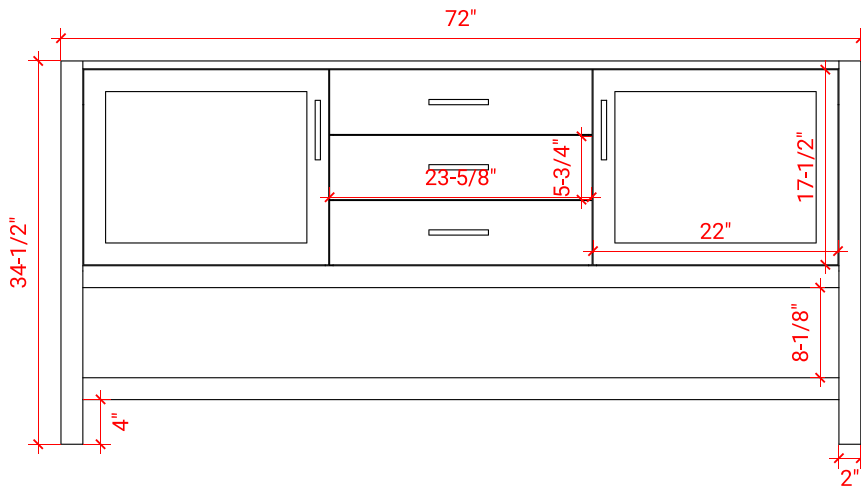

BAYHILL 72" DOUBLE SINK BASE CABINET

ARIEL

R072D

BASE CABINET DIMENSIONS

72" W x 21.5" D x 34.5" H

FEATURES

- Solid wood frame & plywood panels
- Dovetail drawers and joints
- Soft closing doors & drawers

HARDWARE FINISHES

Brushed Nickel Satin Brass Matte Black Polished Chrome

AVAILABLE COLORS

White Grey Midnight Blue

FRONT VIEW

SIDE VIEW

PLAN VIEW

73" DOUBLE OVAL SINK COUNTERTOP WITH 1.5 IN. THICKNESS

ARIEL

OVERALL DIMENSIONS

73" W x 22" D x 1.5" H

COUNTERTOP OPTIONS

Carrara Marble
CW-073D-OVL-CT

White Quartz
WQ-073D-OVL-CT

FEATURES

- Solid countertop with mitered edges & seams
- Undermount white oval sink
- Pre-drilled for 8" widespread faucet

INCLUDED

- Countertop
- Matching Backsplash
- Oval Sinks

COUNTERTOP PLAN VIEW

EDGE SIDE VIEW

THREE DIMENSIONAL COUNTERTOP VIEW