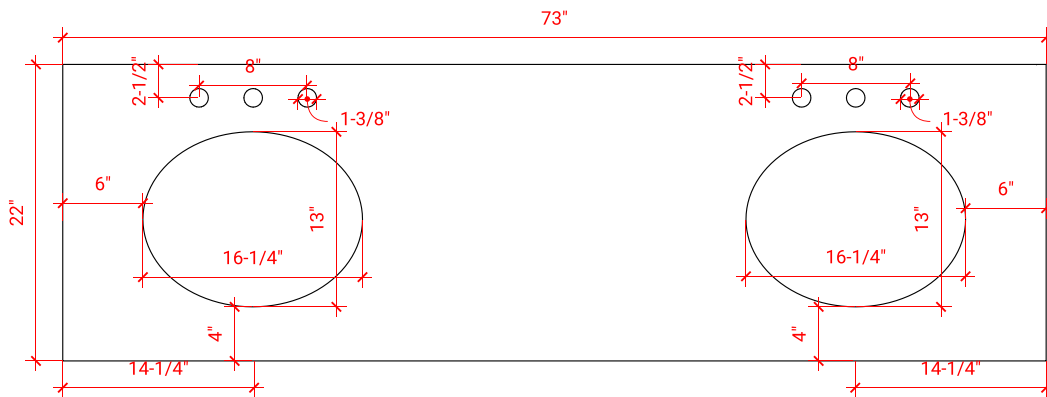

BAYHILL 72" DOUBLE SINK BASE CABINET

ARIEL

R072D

BASE CABINET DIMENSIONS

72" W x 21.5" D x 34.5" H

FEATURES

- Solid wood frame & plywood panels
- Dovetail drawers and joints
- Soft closing doors & drawers

HARDWARE FINISHES

OVERALL DIMENSIONS

73" W x 22" D x 1.5" H

COUNTERTOP OPTIONS

Carrara Marble
CW-073D-OVL-CT

White Quartz
WQ-073D-OVL-CT

FEATURES

- Solid countertop with mitered edges & seams
- Undermount white oval sink
- Pre-drilled for 8" widespread faucet

INCLUDED

- Countertop
- Matching Backsplash
- Oval Sinks

COUNTERTOP PLAN VIEW

EDGE SIDE VIEW

THREE DIMENSIONAL COUNTERTOP VIEW