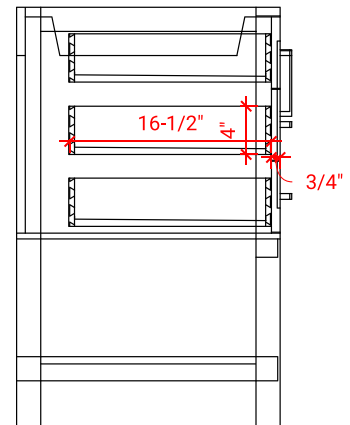

BAYHILL 72" DOUBLE SINK BASE CABINET

ARIEL

R072D

BASE CABINET DIMENSIONS

72" W x 21.5" D x 34.5" H

FEATURES

- Solid wood frame & plywood panels
- Dovetail drawers and joints
- Soft closing doors & drawers

HARDWARE FINISHES

Brushed Nickel Satin Brass Matte Black Polished Chrome

AVAILABLE COLORS

White Grey Midnight Blue

FRONT VIEW

SIDE VIEW

PLAN VIEW

73" DOUBLE OVAL SINK COUNTERTOP WITH 1.5 IN. THICKNESS

ARIEL

OVERALL DIMENSIONS

73" W x 22" D x 1.5" H

COUNTERTOP OPTIONS

Carrara Marble
CW-073D-OVL-CT

White Quartz
WQ-073D-OVL-CT

FEATURES

- Solid countertop with mitered edges & seams
- Undermount white oval sink
- Pre-drilled for 8" widespread faucet

INCLUDED

- Countertop
- Matching Backsplash
- Oval Sinks

COUNTERTOP PLAN VIEW

EDGE SIDE VIEW

THREE DIMENSIONAL COUNTERTOP VIEW