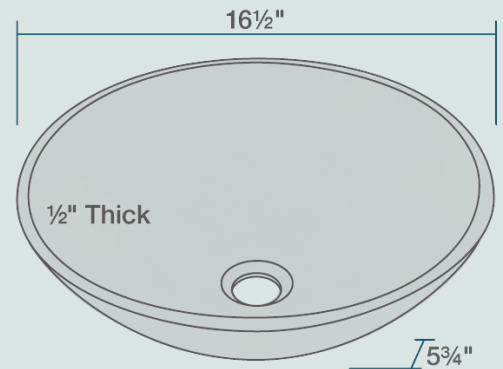

# 614 Textured Vessel Sink

16 1/2" x 16 1/2" x 5 3/4"  
 Tempered Glass  
 Limited Lifetime Warranty  
 Frosted Glass

## Features

Vessel Installation	18" Minimum Cabinet Size	1/2" Thick	Tempered Glass	Limited Lifetime Warranty	One Bowl