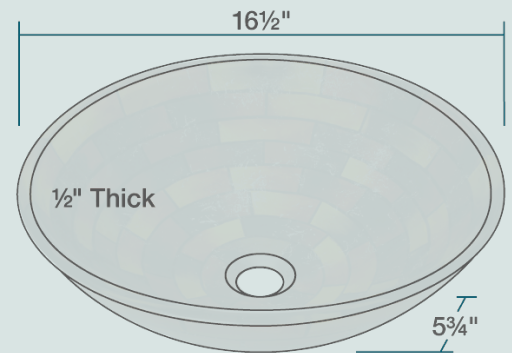

16 1/2" x 16 1/2" x 5 3/4"
 Tempered Glass
 Limited Lifetime Warranty
 Stained-Glass Embossed Print

Accessories

*Accessories not included

UPC: 817299010302

Features

Vessel Installation	18" Minimum Cabinet Size	1/2" Thick	Tempered Glass	Limited Lifetime Warranty	One Bowl