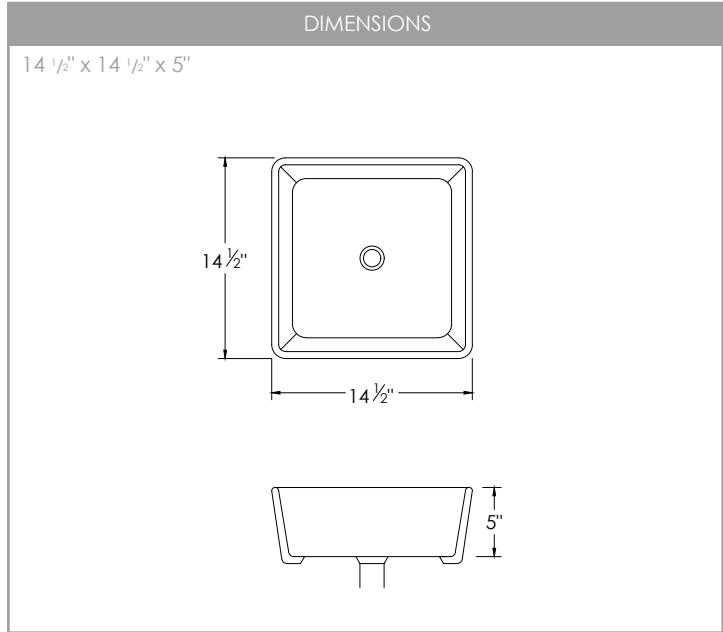

RECOMMENDED ACCESSORIES

D-702B   D-702C   D-702N   D-703G

POP-UP DRAINS NO OVERFLOW

COLOUR

PURE GLOSSY WHITE

SINK HEIGHT

5" SINGLE BOWL

INSTALLATION OPTIONS

TOPMOUNT

MATERIAL

Our procelain sinks are made from mixture of clay and other minerals, that is triple-glazed and triple-fire at about 2,000 °F. The result is a glossy porcelain surface known as vitreous china, which is denser, glossier and more durable than regular porcelain.

VITREOUS CHINA

PRODUCT DIMENSIONS

Overall Dimensions	14 1/2" x 14 1/2" x 5"
Internal Dimensions	-
Drain Opening Size	1 3/4"

SINK SHAPE	DRAIN HOLE SIZE
SQUARE	1 3/4" STANDARD SIZE

SURFACE SIZE

15" MINIMUM SURFACE SIZE

SMOOTH SURFACE

We control the glaze thickness from 1.2-1.3 mm to achieve a smooth and easy to clean surface and eliminate water absorption.

WARRANTY

This product is covered by a limited lifetime warranty. Consult our website for complete details.

PRODUCT CARE

Clean your sink every day to prevent a buildup of soap scum, grease and dirt. Use a wet sponge with liquid dishwashing. Scrub the sink's surface using a soft non-abrasive cloth or sponge. Wipe the sink dry with a dish towel or other soft cloth to eliminate water stains. For deep clean cover the sink with paper or cloth towels and pour undiluted bleach. Be sure the area is well ventilated and let the bleach-saturated towels sit for 15 to 30 minutes. Rinse thoroughly with water and wipe dry with a dish towel or other soft cloth.

CONÇU AU CANADA
DESIGNED IN CANADA

STANDARDS COMPLIANCE

CSA certified
CUPC certified