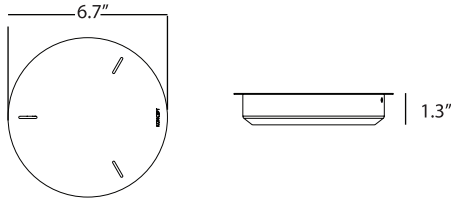

Lumens: 600 per 24" light bar* / 400 per 16" light bar
Energy Consumption: 10 W per 24" light bar / 7 W per 16" light bar
Rated Lifespan: 50,000 hours
Color Temperature: 3,000 K
Color Rendering Index (CRI) : 90
Brightness Adjustability: Compatible with many ELV wall dimmers**
Material: Aluminum, plastic
Safety Rating: C-UL-US Certified
Warranty: 5 years
Voltage: 120 V
Standard Finishes: Matte Black, Matte White, Silver

*3000 lm for single Honeycomb (24") with canopy

**Contact marketing@koncept.com for a list of compatible dimmers. Remote transformers are only compatible with 1-10V dimmers.

Canopy for Z-Bar Pendant Bird, Honeycomb, Triangle, Square