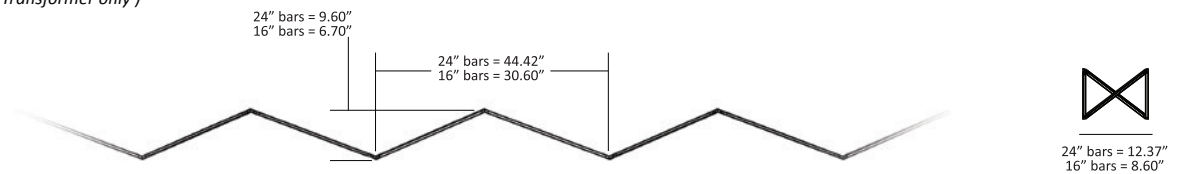

Ceiling

Linear Light, Suspended

Z-Bar pendant

Designers
Kenneth Ng, Edmund NgBest of NeoCon GOLD 2016
iF Design Award 2017
Red Dot Design Award 2017

The award-winning Z-Bar Pendant comes in various standard configurations and sizes. Each LED light bar rotates independently, allowing you to shine light upwards for ambience or downwards for tasks. Designers can create custom configurations using a dedicated web application. Z-Bar Pendant Triangle, Square and Honeycomb are compatible with Koncept's acoustic panels.

Lumens: 600 per 24" light bar* / 400 per 16" light bar
 Energy Consumption: 10 W per 24" light bar / 7 W per 16" light bar
 Rated Lifespan: 50,000 hours
 Color Temperature: 3,000 K
 Color Rendering Index (CRI) : 90
 Brightness Adjustability: Compatible with many ELV wall dimmers**
 Material: Aluminum, plastic
 Safety Rating: C-UL-US Certified
 Warranty: 5 years
 Voltage: 120 V
 Standard Finishes: Matte Black, Matte White, Silver

Bird

Square

Triangle

Honeycomb

Crown (Compatible with Remote Transformer only)

Linear (Compatible with Remote Transformer only)

Zig-Zag (Compatible with Remote Transformer only)

LEED Information