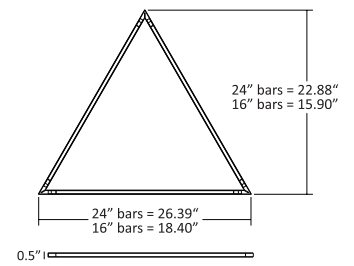

Lumens: 600 per 24" light bar* / 400 per 16" light bar
Energy Consumption: 10 W per 24" light bar / 7 W per 16" light bar
Rated Lifespan: 50,000 hours
Color Temperature: 3,000 K
Color Rendering Index (CRI) : 90
Brightness Adjustability: Compatible with many ELV wall dimmers**
Material: Aluminum, plastic
Safety Rating: C-UL-US Certified
Warranty: 5 years
Voltage: 120 V
Standard Finishes: Matte Black, Matte White, Silver

*3000 lm for single Honeycomb (24") with canopy

**Contact marketing@koncept.com for a list of compatible dimmers. Remote transformers are only compatible with 1-10V dimmers.

Canopy for Z-Bar Pendant Bird, Honeycomb, Triangle, Square

Bird

Square

Triangle

Honeycomb

Crown (Compatible with Remote Transformer only)

Linear (Compatible with Remote Transformer only)

Zig-Zag (Compatible with Remote Transformer only)

LEED Information

Integrative Process

To support high-performance, cost-effective project outcomes through an early analysis of the interrelationships among systems.

Concept's LED lighting fixtures operate at high efficacy, therefore helping to minimize energy costs. All Koncept lighting fixtures are dimmable so that occupants can choose the appropriate setting to avoid energy overuse.

Interior Lighting

To promote occupants' productivity, comfort and well-being by providing high-quality lighting.

Concept's entire line of hardwired lighting fixtures are dimmable. Users can adjust the brightness settings to suit their needs. Furthermore, all products utilize high quality LED light sources with CRI over 80 and L70 rated lifespan over 50,000 hours.