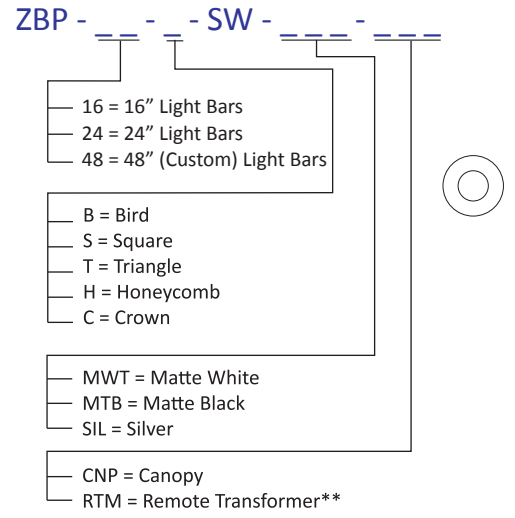

Ceiling

Linear Light, Suspended

Z-Bar pendant

Designers
Kenneth Ng, Edmund NgBest of NeoCon GOLD 2016
iF Design Award 2017
Red Dot Design Award 2017

The award-winning Z-Bar Pendant comes in various standard configurations and sizes. Each LED light bar rotates independently, allowing you to shine light upwards for ambience or downwards for tasks. Designers can create custom configurations using a dedicated web application. Z-Bar Pendant Triangle, Square and Honeycomb are compatible with Koncept's acoustic panels.

Lumens: 600 per 24" light bar* / 400 per 16" light bar
 Energy Consumption: 10 W per 24" light bar / 7 W per 16" light bar
 Rated Lifespan: 50,000 hours
 Color Temperature: 3,000 K
 Color Rendering Index (CRI) : 90
 Brightness Adjustability: Compatible with many ELV wall dimmers**
 Material: Aluminum, plastic
 Safety Rating: C-UL-US Certified
 Warranty: 5 years
 Voltage: 120 V
 Standard Finishes: Matte Black, Matte White, Silver

*3000 lm for single Honeycomb (24") with canopy

**Contact marketing@koncept.com for a list of compatible dimmers. Remote transformers are only compatible with 1-10V dimmers.

Canopy for Z-Bar Pendant Bird, Honeycomb, Triangle, Square