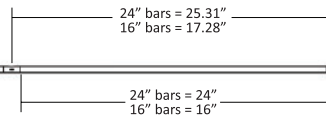

Bird

Square

Triangle

Honeycomb

Crown (Compatible with Remote Transformer only)

Linear (Compatible with Remote Transformer only)

Zig-Zag (Compatible with Remote Transformer only)

LEED Information