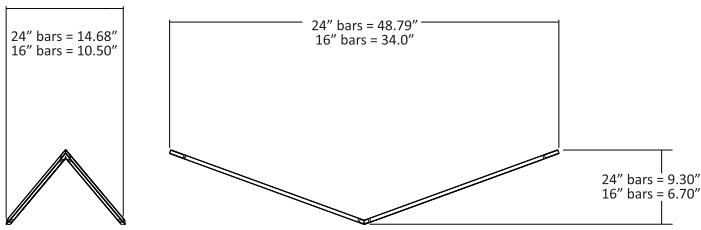

Lumens: 600 per 24" light bar* / 400 per 16" light bar
Energy Consumption: 10 W per 24" light bar / 7 W per 16" light bar
Rated Lifespan: 50,000 hours
Color Temperature: 3,000 K
Color Rendering Index (CRI) : 90
Brightness Adjustability: Compatible with many ELV wall dimmers**
Material: Aluminum, plastic
Safety Rating: C-UL-US Certified
Warranty: 5 years
Voltage: 120 V
Standard Finishes: Matte Black, Matte White, Silver

*3000 lm for single Honeycomb (24") with canopy

**Contact marketing@koncept.com for a list of compatible dimmers. Remote transformers are only compatible with 1-10V dimmers.

Canopy for Z-Bar Pendant Bird, Honeycomb, Triangle, Square

Bird

Square

Triangle

Honeycomb

Crown (Compatible with Remote Transformer only)

Linear (Compatible with Remote Transformer only)

Zig-Zag (Compatible with Remote Transformer only)

LEED Information

Integrative Process

To support high-performance, cost-effective project outcomes through an early analysis of the interrelationships among systems.

Concept's LED lighting fixtures operate at high efficacy, therefore helping to minimize energy costs. All Koncept lighting fixtures are dimmable so that occupants can choose the appropriate setting to avoid energy overuse.

Interior Lighting

To promote occupants' productivity, comfort and well-being by providing high-quality lighting.

Concept's entire line of hardwired lighting fixtures are dimmable. Users can adjust the brightness settings to suit their needs. Furthermore, all products utilize high quality LED light sources with CRI over 80 and L70 rated lifespan over 50,000 hours.