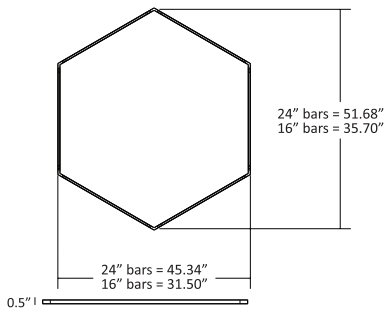

Lumens: 600 per 24" light bar* / 400 per 16" light bar
Energy Consumption: 10 W per 24" light bar / 7 W per 16" light bar
Rated Lifespan: 50,000 hours
Color Temperature: 3,000 K
Color Rendering Index (CRI) : 90
Brightness Adjustability: Compatible with many ELV wall dimmers**
Material: Aluminum, plastic
Safety Rating: C-UL-US Certified
Warranty: 5 years
Voltage: 120 V
Standard Finishes: Matte Black, Matte White, Silver

*3000 lm for single Honeycomb (24") with canopy

**Contact marketing@koncept.com for a list of compatible dimmers. Remote transformers are only compatible with 1-10V dimmers.

Canopy for Z-Bar Pendant Bird, Honeycomb, Triangle, Square

Bird

Square

Triangle

Honeycomb

Crown (Compatible with Remote Transformer only)

Linear (Compatible with Remote Transformer only)

Zig-Zag (Compatible with Remote Transformer only)

LEED Information

Integrative Process

To support high-performance, cost-effective project outcomes through an early analysis of the interrelationships among systems.

Concept's LED lighting fixtures operate at high efficacy, therefore helping to minimize energy costs. All Koncept lighting fixtures are dimmable so that occupants can choose the appropriate setting to avoid energy overuse.

Interior Lighting

To promote occupants' productivity, comfort and well-being by providing high-quality lighting.

Concept's entire line of hardwired lighting fixtures are dimmable. Users can adjust the brightness settings to suit their needs. Furthermore, all products utilize high quality LED light sources with CRI over 80 and L70 rated lifespan over 50,000 hours.