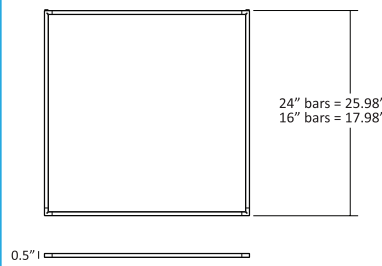

Lumens: 600 per 24" light bar* / 400 per 16" light bar
Energy Consumption: 10 W per 24" light bar / 7 W per 16" light bar
Rated Lifespan: 50,000 hours
Color Temperature: 3,000 K
Color Rendering Index (CRI) : 90
Brightness Adjustability: Compatible with many ELV wall dimmers**
Material: Aluminum, plastic
Safety Rating: C-UL-US Certified
Warranty: 5 years
Voltage: 120 V
Standard Finishes: Matte Black, Matte White, Silver

*3000 lm for single Honeycomb (24") with canopy

**Contact marketing@koncept.com for a list of compatible dimmers. Remote transformers are only compatible with 1-10V dimmers.

Canopy for Z-Bar Pendant Bird, Honeycomb, Triangle, Square

Bird

Square

Triangle

Honeycomb

Crown (Compatible with Remote Transformer only)

Linear (Compatible with Remote Transformer only)

Zig-Zag (Compatible with Remote Transformer only)

LEED Information

Integrative Process

To support high-performance, cost-effective project outcomes through an early analysis of the interrelationships among systems.

Concept's LED lighting fixtures operate at high efficacy, therefore helping to minimize energy costs. All Koncept lighting fixtures are dimmable so that occupants can choose the appropriate setting to avoid energy overuse.

Interior Lighting

To promote occupants' productivity, comfort and well-being by providing high-quality lighting.

Concept's entire line of hardwired lighting fixtures are dimmable. Users can adjust the brightness settings to suit their needs. Furthermore, all products utilize high quality LED light sources with CRI over 80 and L70 rated lifespan over 50,000 hours.