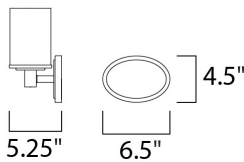

MEASUREMENTS

DIMENSION : 29" W x 9.5" H x 5.25" Ext
 BACK PLATE : 6.5" W x 4.5" H x 7" HCO
 HANGING WEIGHT : 8.47 lb

LAMPING

INPUT VOLTAGE : 120V
 BULB : 4 x 60W Incandescent E26 Medium , 240W Total
 BULB INCLUDED : (Not Included)
 DIMMABLE : Yes