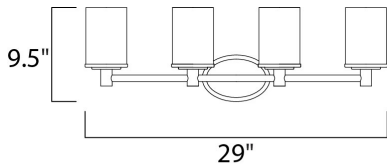

MEASUREMENTS

DIMENSION : 29" W x 9.5" H x 5.25" Ext
 BACK PLATE : 6.5" W x 4.5" H x 7" HCO
 HANGING WEIGHT : 8.47 lb

LAMPING

INPUT VOLTAGE : 120V
 BULB : 4 x 60W Incandescent E26 Medium , 240W Total
 BULB INCLUDED : (Not Included)
 DIMMABLE : Yes