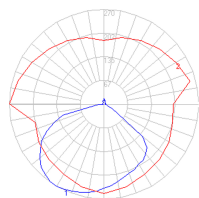

## Dimensions

## Packaging

2 Boxes

1 x 13-1/2" x 19" x 48-1/8" / 10.58 lbs - 34 cm x 48 cm x 122 cm / 4.8 kg

1 x 16-1/4" x 16-1/4" x 13-1/2" / 1.1 lbs - 41 cm x 41 cm x 34 cm / .5 kg

## Light distribution

Direct

Red = Max Cd. Through Vertical plane  
 Blue = Max Cd. Through Horizontal plane