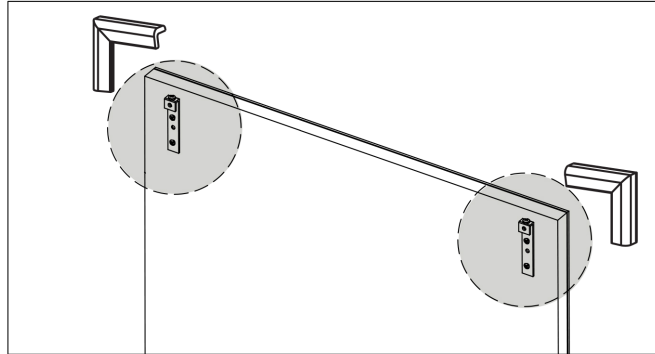

04.

04.1

04.2

05.

MIRROR $\leq$ 100cm
39 3/8"

MIRROR > 100cm
39 3/8"

06.

07.

07.1

Collection
Installation
Instructions

Model |
Mirror

Dimensions Metric
1 inch = 2.54 cm
1 inch = 25.4 mm

WS®
BATH
COLLECTIONS

1051 Lea Drive - Collegeville, PA 19426
Tel. 215 513 9400 - Fax 610 831 0215
www.ws bathcollections.com - info@ws bathcollections.com