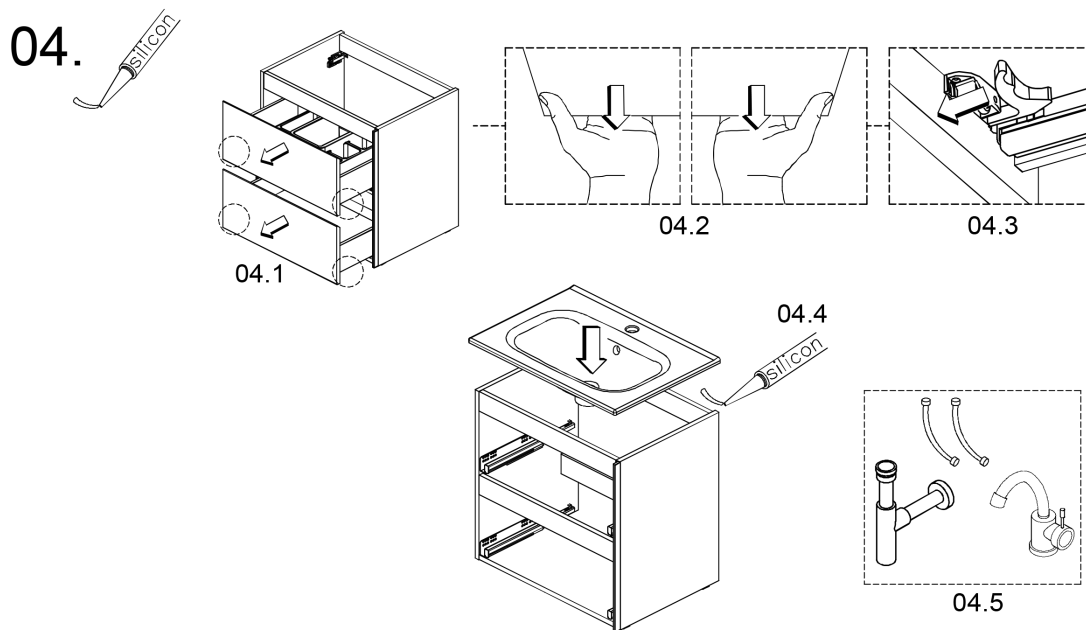

## 01.

01.2

01.3

Collection  
Installation  
Instructions

Model |  
Belle

Dimensions Metric  
1 inch = 2.54 cm  
1 inch = 25.4 mm

**WS**<sup>®</sup>  
BATH  
COLLECTIONS

1051 Lea Drive - Collegeville, PA 19426  
Tel. 215 513 9400 - Fax 610 831 0215  
[www.ws bathcollections.com](http://www.ws bathcollections.com) - [info@ws bathcollections.com](mailto:info@ws bathcollections.com)

02.

03.

Collection  
Installation  
Instructions

Model |  
Belle

Dimensions Metric  
1 inch = 2.54 cm  
1 inch = 25.4 mm

**WS**<sup>®</sup>  
BATH  
COLLECTIONS

1051 Lea Drive - Collegeville, PA 19426  
Tel. 215 513 9400 - Fax 610 831 0215  
[www.ws bathcollections.com](http://www.ws bathcollections.com) - [info@ws bathcollections.com](mailto:info@ws bathcollections.com)

## 05.

Collection  
Installation  
Instructions

Model |  
Belle

Dimensions Metric  
1 inch = 2.54 cm  
1 inch = 25.4 mm

**WS**®  
BATH  
COLLECTIONS

1051 Lea Drive - Collegeville, PA 19426  
Tel. 215 513 9400 - Fax 610 831 0215  
[www.ws bathcollections.com](http://www.ws bathcollections.com) - [info@ws bathcollections.com](mailto:info@ws bathcollections.com)

06.

Collection  
Installation  
Instructions

Model |  
Belle

Dimensions Metric  
*1 inch = 2.54 cm*  
*1 inch = 25.4 mm*

**WS**<sup>®</sup>  
BATH  
COLLECTIONS

1051 Lea Drive - Collegeville, PA 19426  
Tel. 215 513 9400 - Fax 610 831 0215  
[www.ws bathcollections.com](http://www.ws bathcollections.com) - [info@ws bathcollections.com](mailto:info@ws bathcollections.com)