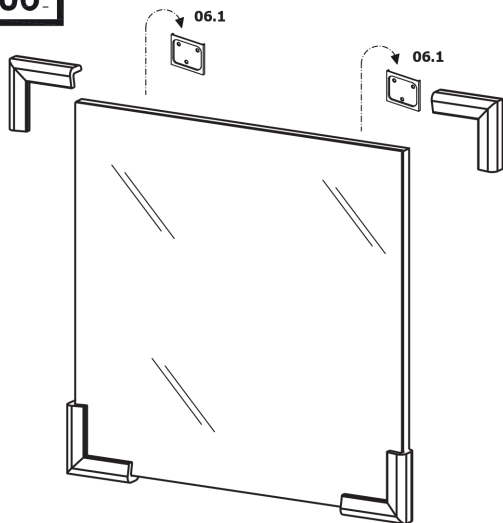

## 05.

MIRROR  $\leq$  100cm  
39 3/8"

MIRROR > 100cm  
39 3/8"

## 07.

07.1

Collection  
Installation  
Instructions

Model |  
Mirror

Dimensions Metric  
1 inch = 2.54 cm  
1 inch = 25.4 mm

**WS**<sup>®</sup>  
BATH  
COLLECTIONS

1051 Lea Drive - Collegeville, PA 19426  
Tel. 215 513 9400 - Fax 610 831 0215  
[www.ws bathcollections.com](http://www.ws bathcollections.com) - [info@ws bathcollections.com](mailto:info@ws bathcollections.com)