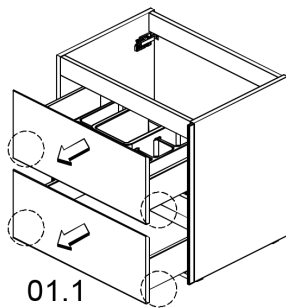

80cm; 31 1/2"

100cm; 39 3/8"

## 01.

01.2

01.3

Collection  
Installation  
Instructions

Model |  
Belle

Dimensions Metric  
1 inch = 2.54 cm  
1 inch = 25.4 mm

**WS**<sup>®</sup>  
BATH  
COLLECTIONS

1051 Lea Drive - Collegeville, PA 19426  
Tel. 215 513 9400 - Fax 610 831 0215  
[www.ws bathcollections.com](http://www.ws bathcollections.com) - [info@ws bathcollections.com](mailto:info@ws bathcollections.com)

02.

03.

Collection  
Installation  
Instructions

Model |  
Belle

Dimensions Metric  
1 inch = 2.54 cm  
1 inch = 25.4 mm

**WS**<sup>®</sup>  
BATH  
COLLECTIONS

1051 Lea Drive - Collegeville, PA 19426  
Tel. 215 513 9400 - Fax 610 831 0215  
[www.ws bathcollections.com](http://www.ws bathcollections.com) - [info@ws bathcollections.com](mailto:info@ws bathcollections.com)

## 07.

07.1

Collection  
Installation  
Instructions

Model |  
Mirror

Dimensions Metric  
1 inch = 2.54 cm  
1 inch = 25.4 mm

**WS**<sup>®</sup>  
BATH  
COLLECTIONS

1051 Lea Drive - Collegeville, PA 19426  
Tel. 215 513 9400 - Fax 610 831 0215  
[www.ws bathcollections.com](http://www.ws bathcollections.com) - [info@ws bathcollections.com](mailto:info@ws bathcollections.com)