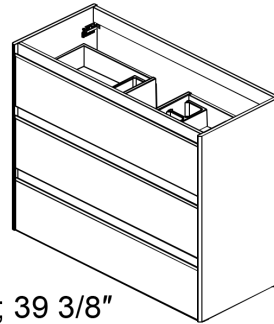

80cm; 31 1/2"

100cm; 39 3/8"

## 01.

01.2

01.3

Collection  
Installation  
Instructions

Model |  
Belle

Dimensions Metric  
1 inch = 2.54 cm  
1 inch = 25.4 mm

**WS**<sup>®</sup>  
BATH  
COLLECTIONS

1051 Lea Drive - Collegeville, PA 19426  
Tel. 215 513 9400 - Fax 610 831 0215  
[www.ws bathcollections.com](http://www.ws bathcollections.com) - [info@ws bathcollections.com](mailto:info@ws bathcollections.com)

02.

03.

Collection  
Installation  
Instructions

Model |  
Belle

Dimensions Metric  
1 inch = 2.54 cm  
1 inch = 25.4 mm

**WS**<sup>®</sup>  
BATH  
COLLECTIONS

1051 Lea Drive - Collegeville, PA 19426  
Tel. 215 513 9400 - Fax 610 831 0215  
[www.ws bathcollections.com](http://www.ws bathcollections.com) - [info@ws bathcollections.com](mailto:info@ws bathcollections.com)

## 07.

07.1

Collection  
Installation  
Instructions

Model |  
Mirror

Dimensions Metric  
1 inch = 2.54 cm  
1 inch = 25.4 mm

**WS**<sup>®</sup>  
BATH  
COLLECTIONS

1051 Lea Drive - Collegeville, PA 19426  
Tel. 215 513 9400 - Fax 610 831 0215  
[www.ws bathcollections.com](http://www.ws bathcollections.com) - [info@ws bathcollections.com](mailto:info@ws bathcollections.com)