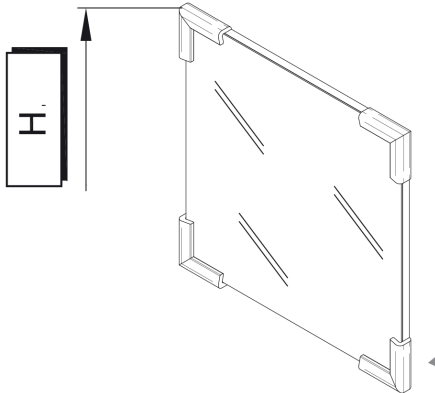

17/05/17

ESPEJOS/MIRRORS

144373

- **E** No retirar protecciones hasta que el espejo esté instalado
- **UK** NO TAKE OFF THE PROTECTIONS UNTIL THE MIRROR IS INSTALLED
- **D** Schutz nicht zurücksiehen, bis der Spiegel ist verpackt!
- **F** NE PAS RETIRER LA PROTECTION TANT QUE LE MIROIR N'EST PAS INSTALLÉ.
- **GR** ΜΗΝ ΑΦΑΙΡΕΙΤΕ ΤΑ ΠΡΟΣΤΑΤΕΥΤΙΚΑ ΜΕΧΡΙ ΤΗΝ ΤΟΠΟΘΕΤΗΣΗ ΤΟΥ ΚΑΘΡΕΠΤΗ
- **NL** Verwijder de protectie niet tot dat de spiegel is geïnstalleerd
- **H** A VÉDŐCSOMAGOLÁST A TÜKÖR FELHELYEZÉSÉIG KÉRJÜK MEGŐRIZNI
- **I** Non ritirare protezioni fino a che lo specchio sia installato
- **NO** Ikke fjern beskyttelsen før speilet er montert opp
- **RU** Не удалять элементы защиты до завершения установки зеркала
- **PL** Nie zdejmować zabezpieczenia dopóki lustro nie będzie zamontowane!!!