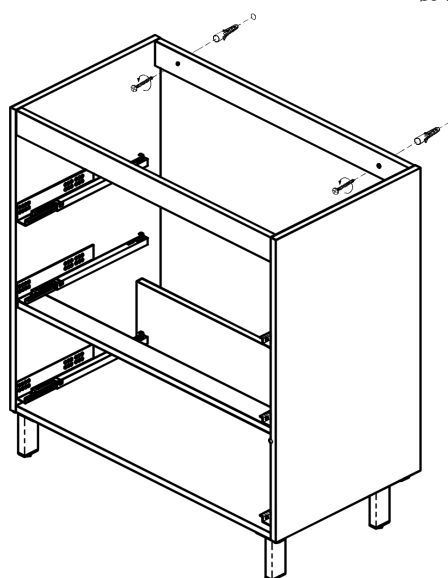

## 01.

01.2

01.3

Collection  
Installation  
Instructions

Model |  
Belle

Dimensions Metric  
1 inch = 2.54 cm  
1 inch = 25.4 mm

**WS**<sup>®</sup>  
BATH  
COLLECTIONS

1051 Lea Drive - Collegeville, PA 19426  
Tel. 215 513 9400 - Fax 610 831 0215  
[www.ws bathcollections.com](http://www.ws bathcollections.com) - [info@ws bathcollections.com](mailto:info@ws bathcollections.com)

02.

03.

Collection  
Installation  
Instructions

Model |  
Belle

Dimensions Metric  
1 inch = 2.54 cm  
1 inch = 25.4 mm

**WS**<sup>®</sup>  
BATH  
COLLECTIONS

1051 Lea Drive - Collegeville, PA 19426  
Tel. 215 513 9400 - Fax 610 831 0215  
[www.ws bathcollections.com](http://www.ws bathcollections.com) - [info@ws bathcollections.com](mailto:info@ws bathcollections.com)