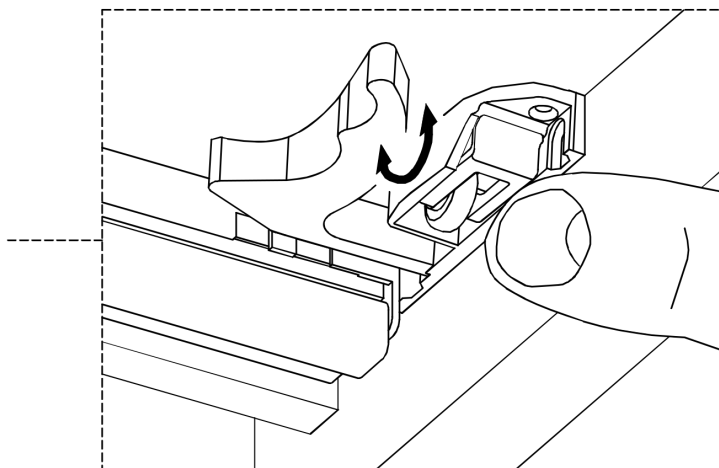

## 05.

Collection  
Installation  
Instructions

Model |  
Belle

Dimensions Metric  
1 inch = 2.54 cm  
1 inch = 25.4 mm

**WS**®  
BATH  
COLLECTIONS

1051 Lea Drive - Collegeville, PA 19426  
Tel. 215 513 9400 - Fax 610 831 0215  
[www.ws bathcollections.com](http://www.ws bathcollections.com) - [info@ws bathcollections.com](mailto:info@ws bathcollections.com)

06.

Collection  
Installation  
Instructions

Model |  
Belle

Dimensions Metric  
*1 inch = 2.54 cm*  
*1 inch = 25.4 mm*

**WS**<sup>®</sup>  
BATH  
COLLECTIONS

1051 Lea Drive - Collegeville, PA 19426  
Tel. 215 513 9400 - Fax 610 831 0215  
[www.ws bathcollections.com](http://www.ws bathcollections.com) - [info@ws bathcollections.com](mailto:info@ws bathcollections.com)