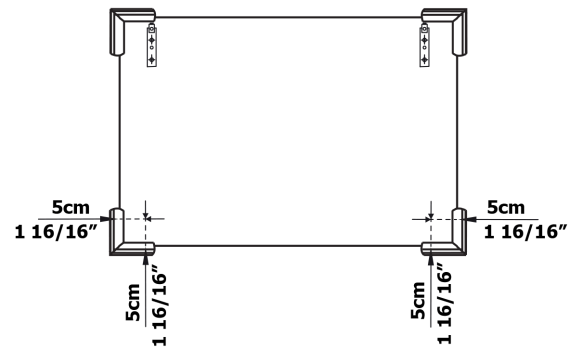

80cm; 31 1/2"

100cm; 39 3/8"

## 03.

Collection  
Installation  
Instructions

Model |  
Mirror

Dimensions Metric  
1 inch = 2.54 cm  
1 inch = 25.4 mm

**WS<sup>®</sup>** BATH COLLECTIONS  
 1051 Lea Drive - Colleagueville, PA 19426  
 Tel. 215 513 9400 - Fax 610 831 0215  
[www.wsbathcollections.com](http://www.wsbathcollections.com) - [info@wsbathcollections.com](mailto:info@wsbathcollections.com)

## 05.

MIRROR  $\leq$  100cm  
39 3/8"

MIRROR > 100cm  
39 3/8"

## 07.

07.1

Collection  
Installation  
Instructions

Model |  
Mirror

Dimensions Metric  
1 inch = 2.54 cm  
1 inch = 25.4 mm

**WS**<sup>®</sup>  
BATH  
COLLECTIONS

1051 Lea Drive - Collegeville, PA 19426  
Tel. 215 513 9400 - Fax 610 831 0215  
[www.ws bathcollections.com](http://www.ws bathcollections.com) - [info@ws bathcollections.com](mailto:info@ws bathcollections.com)