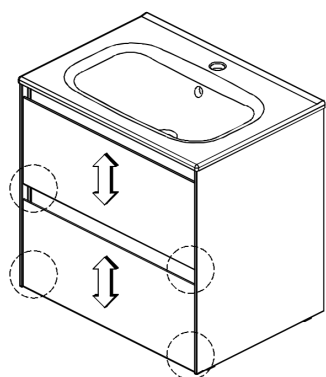

02.

03.

Collection  
Installation  
Instructions

Model |  
Belle

Dimensions Metric  
1 inch = 2.54 cm  
1 inch = 25.4 mm

**WS**<sup>®</sup>  
BATH  
COLLECTIONS

1051 Lea Drive - Collegeville, PA 19426  
Tel. 215 513 9400 - Fax 610 831 0215  
[www.ws bathcollections.com](http://www.ws bathcollections.com) - [info@ws bathcollections.com](mailto:info@ws bathcollections.com)

## 05.

Collection  
Installation  
Instructions

Model |  
Belle

Dimensions Metric  
1 inch = 2.54 cm  
1 inch = 25.4 mm

**WS**®  
BATH  
COLLECTIONS

1051 Lea Drive - Collegeville, PA 19426  
Tel. 215 513 9400 - Fax 610 831 0215  
[www.ws bathcollections.com](http://www.ws bathcollections.com) - [info@ws bathcollections.com](mailto:info@ws bathcollections.com)

06.

Collection  
Installation  
Instructions

Model |  
Belle

Dimensions Metric  
*1 inch = 2.54 cm*  
*1 inch = 25.4 mm*

**WS**<sup>®</sup>  
BATH  
COLLECTIONS

1051 Lea Drive - Collegeville, PA 19426  
Tel. 215 513 9400 - Fax 610 831 0215  
[www.ws bathcollections.com](http://www.ws bathcollections.com) - [info@ws bathcollections.com](mailto:info@ws bathcollections.com)