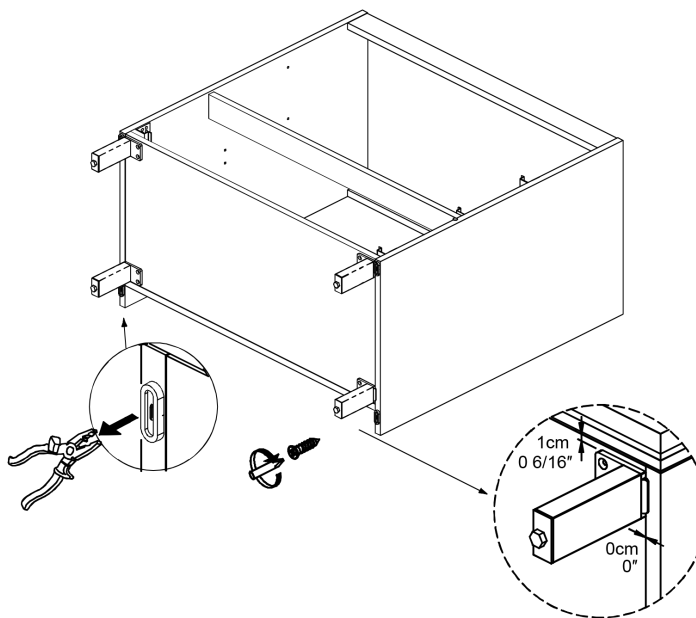

## 01.

01.2

01.3

Collection  
Installation  
Instructions

Model |  
Belle

Dimensions Metric  
1 inch = 2.54 cm  
1 inch = 25.4 mm

**WS**<sup>®</sup>  
BATH  
COLLECTIONS

1051 Lea Drive - Collegeville, PA 19426  
Tel. 215 513 9400 - Fax 610 831 0215  
[www.ws bathcollections.com](http://www.ws bathcollections.com) - [info@ws bathcollections.com](mailto:info@ws bathcollections.com)

02.

03.

Collection  
Installation  
Instructions

Model |  
Belle

Dimensions Metric  
1 inch = 2.54 cm  
1 inch = 25.4 mm

**WS**<sup>®</sup>  
BATH  
COLLECTIONS

1051 Lea Drive - Collegeville, PA 19426  
Tel. 215 513 9400 - Fax 610 831 0215  
[www.ws bathcollections.com](http://www.ws bathcollections.com) - [info@ws bathcollections.com](mailto:info@ws bathcollections.com)

## 05.

Collection  
Installation  
Instructions

Model |  
Belle

Dimensions Metric  
1 inch = 2.54 cm  
1 inch = 25.4 mm

**WS**®  
BATH  
COLLECTIONS

1051 Lea Drive - Collegeville, PA 19426  
Tel. 215 513 9400 - Fax 610 831 0215  
[www.ws bathcollections.com](http://www.ws bathcollections.com) - [info@ws bathcollections.com](mailto:info@ws bathcollections.com)