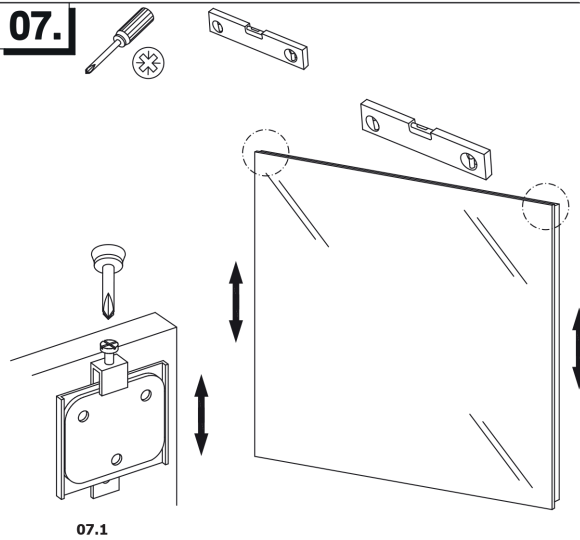

## 05.

MIRROR  $\leq$  100cm  
39 3/8"

MIRROR > 100cm  
39 3/8"

## 07.

07.1

Collection  
Installation  
Instructions

Model |  
Mirror

Dimensions Metric  
1 inch = 2.54 cm  
1 inch = 25.4 mm

**WS**<sup>®</sup>  
BATH  
COLLECTIONS

1051 Lea Drive - Collegeville, PA 19426  
Tel. 215 513 9400 - Fax 610 831 0215  
[www.ws bathcollections.com](http://www.ws bathcollections.com) - [info@ws bathcollections.com](mailto:info@ws bathcollections.com)