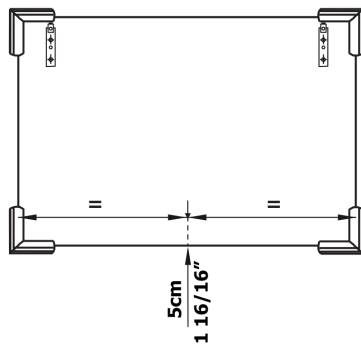

80cm; 31 1/2"

100cm; 39 3/8"

## 03.

Collection  
Installation  
Instructions

Model |  
Mirror

Dimensions Metric  
1 inch = 2.54 cm  
1 inch = 25.4 mm

**WS<sup>®</sup>** BATH COLLECTIONS  
 1051 Lea Drive - Colleagueville, PA 19426  
 Tel. 215 513 9400 - Fax 610 831 0215  
[www.wsbathcollections.com](http://www.wsbathcollections.com) - [info@wsbathcollections.com](mailto:info@wsbathcollections.com)

## 05.

MIRROR  $\leq$  100cm  
39 3/8"

MIRROR > 100cm  
39 3/8"

## 07.

07.1

Collection  
Installation  
Instructions

Model |  
Mirror

Dimensions Metric  
1 inch = 2.54 cm  
1 inch = 25.4 mm

**WS**<sup>®</sup>  
BATH  
COLLECTIONS

1051 Lea Drive - Collegeville, PA 19426  
Tel. 215 513 9400 - Fax 610 831 0215  
[www.ws bathcollections.com](http://www.ws bathcollections.com) - [info@ws bathcollections.com](mailto:info@ws bathcollections.com)