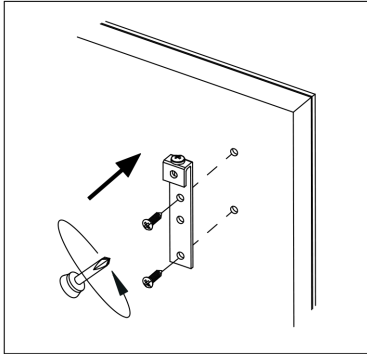

04.

04.1

04.2

05.

MIRROR $\leq$ 100cm
39 3/8"

MIRROR > 100cm
39 3/8"

06.

07.

07.1

Collection
Installation
Instructions

Model |
Mirror

Dimensions Metric
1 inch = 2.54 cm
1 inch = 25.4 mm

WS®
BATH
COLLECTIONS

1051 Lea Drive - Collegeville, PA 19426
Tel. 215 513 9400 - Fax 610 831 0215
www.ws bathcollections.com - info@ws bathcollections.com