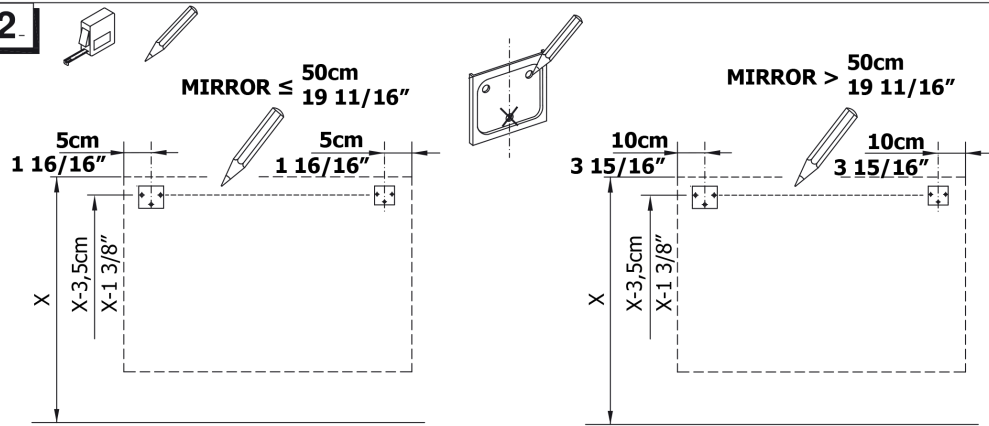

## 05.

Collection  
Installation  
Instructions

Model |  
Belle

Dimensions Metric  
1 inch = 2.54 cm  
1 inch = 25.4 mm

**WS**®  
BATH  
COLLECTIONS

1051 Lea Drive - Collegeville, PA 19426  
Tel. 215 513 9400 - Fax 610 831 0215  
[www.ws bathcollections.com](http://www.ws bathcollections.com) - [info@ws bathcollections.com](mailto:info@ws bathcollections.com)

06.

Collection  
Installation  
Instructions

Model |  
Belle

Dimensions Metric  
*1 inch = 2.54 cm*  
*1 inch = 25.4 mm*

**WS**<sup>®</sup>  
BATH  
COLLECTIONS

1051 Lea Drive - Collegeville, PA 19426  
Tel. 215 513 9400 - Fax 610 831 0215  
[www.ws bathcollections.com](http://www.ws bathcollections.com) - [info@ws bathcollections.com](mailto:info@ws bathcollections.com)

## 03.

Collection  
Installation  
Instructions

Model |  
Mirror

Dimensions Metric  
1 inch = 2.54 cm  
1 inch = 25.4 mm

**WS<sup>®</sup>** BATH COLLECTIONS  
 1051 Lea Drive - Colleagueville, PA 19426  
 Tel. 215 513 9400 - Fax 610 831 0215  
[www.wsbathcollections.com](http://www.wsbathcollections.com) - [info@wsbathcollections.com](mailto:info@wsbathcollections.com)

## 07.

07.1

Collection  
Installation  
Instructions

Model |  
Mirror

Dimensions Metric  
1 inch = 2.54 cm  
1 inch = 25.4 mm

**WS**<sup>®</sup>  
BATH  
COLLECTIONS

1051 Lea Drive - Collegeville, PA 19426  
Tel. 215 513 9400 - Fax 610 831 0215  
[www.ws bathcollections.com](http://www.ws bathcollections.com) - [info@ws bathcollections.com](mailto:info@ws bathcollections.com)