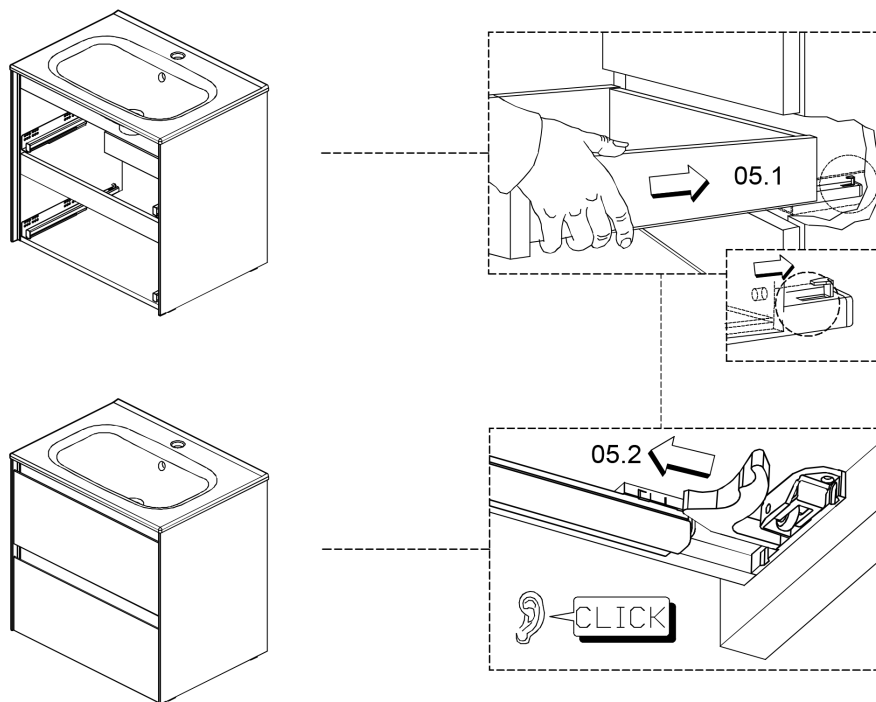

## 01.

01.2

01.3

Collection  
Installation  
Instructions

Model |  
Belle

Dimensions Metric  
1 inch = 2.54 cm  
1 inch = 25.4 mm

**WS**<sup>®</sup>  
BATH  
COLLECTIONS

1051 Lea Drive - Collegeville, PA 19426  
Tel. 215 513 9400 - Fax 610 831 0215  
[www.ws bathcollections.com](http://www.ws bathcollections.com) - [info@ws bathcollections.com](mailto:info@ws bathcollections.com)

02.

03.

Collection  
Installation  
Instructions

Model |  
Belle

Dimensions Metric  
1 inch = 2.54 cm  
1 inch = 25.4 mm

**WS**<sup>®</sup>  
BATH  
COLLECTIONS

1051 Lea Drive - Collegeville, PA 19426  
Tel. 215 513 9400 - Fax 610 831 0215  
[www.ws bathcollections.com](http://www.ws bathcollections.com) - [info@ws bathcollections.com](mailto:info@ws bathcollections.com)

## 05.

Collection  
Installation  
Instructions

Model |  
Belle

Dimensions Metric  
1 inch = 2.54 cm  
1 inch = 25.4 mm

**WS**®  
BATH  
COLLECTIONS

1051 Lea Drive - Collegeville, PA 19426  
Tel. 215 513 9400 - Fax 610 831 0215  
[www.ws bathcollections.com](http://www.ws bathcollections.com) - [info@ws bathcollections.com](mailto:info@ws bathcollections.com)

06.

Collection  
Installation  
Instructions

Model |  
Belle

Dimensions Metric  
*1 inch = 2.54 cm*  
*1 inch = 25.4 mm*

**WS**<sup>®</sup>  
BATH  
COLLECTIONS

1051 Lea Drive - Collegeville, PA 19426  
Tel. 215 513 9400 - Fax 610 831 0215  
[www.ws bathcollections.com](http://www.ws bathcollections.com) - [info@ws bathcollections.com](mailto:info@ws bathcollections.com)