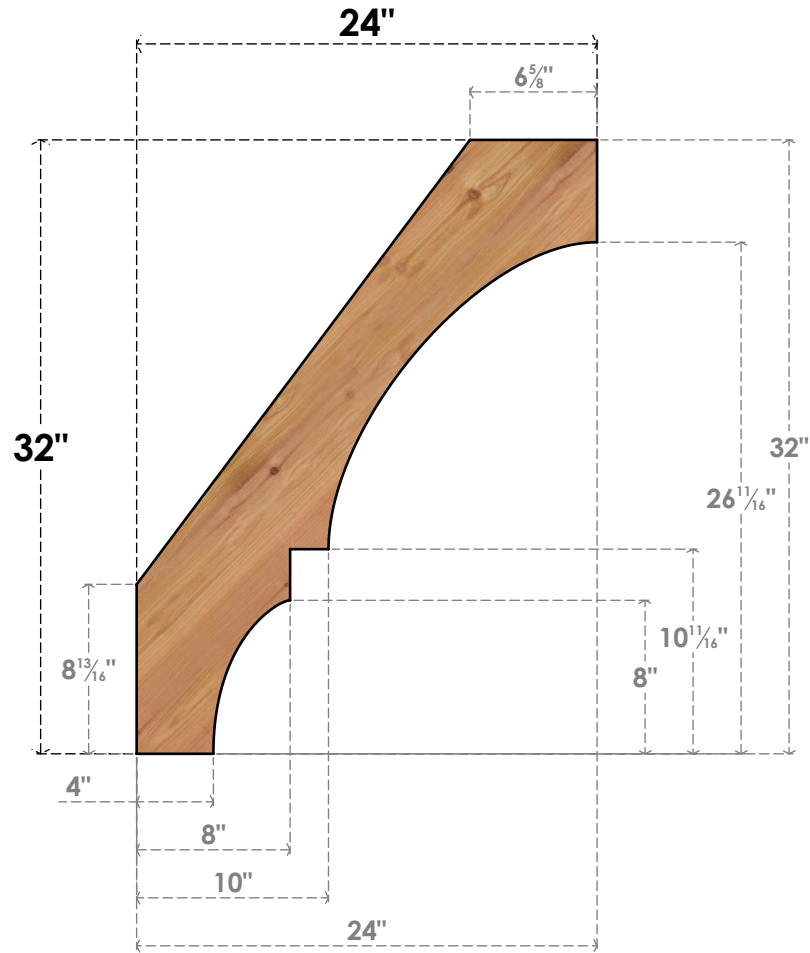

BRC04X24X32BOA00SWR

3 1/2"W X 24"D X 32"H BALBOA SMOOTH BRACE, WESTERN RED CEDAR

SIDE

FRONT

EKENA MILLWORK
 2300 WEST MAIN ST.
 CLARKSVILLE, TX 75426
 TOLL FREE: 866-607-0453
 WWW.EKENAMILLWORK.COM

NOTES

1. INSTALLATION TO BE COMPLETED IN ACCORDANCE WITH MANUFACTURER'S SPECIFICATIONS.
2. DRAWING MAY NOT BE TO SCALE
3. THIS DRAWING IS INTENDED FOR DESIGN AND PLANNING PURPOSES ONLY.
4. ALL INFORMATION CONTAINED HEREIN WAS CURRENT AT THE TIME OF DEVELOPMENT BUT MUST BE REVIEWED AND APPROVED BY THE PRODUCT MANUFACTURER TO BE CONSIDERED ACCURATE.
5. PRODUCTS ARE NOT KILN DRIED. THIS ITEM IS UNIQUE AND WILL CONTAIN THE NATURAL VARIATIONS THAT THE WOOD SPECIES OFFERS. THIS MAY RESULT IN VARIATIONS UP TO 1/4"