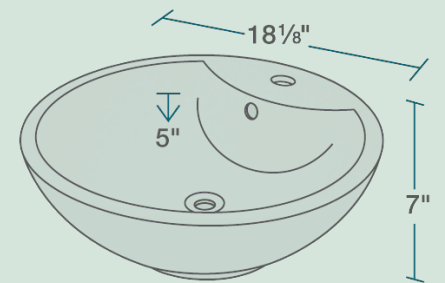

V2702-WHITE Vessel Sink

Porcelain

Our porcelain sinks are made of true vitreous china and are triple glazed to create the strongest sink you will find. All of our porcelain sinks are covered by a limited lifetime warranty. All undermount sinks come with a cardboard cutout template and mounting hardware.

18 1/8" x 18 1/8" x 7"
 Vessel Installation
 True Vitreous China
 No Hardware Needed
 Limited Lifetime Warranty

Accessories

*Accessories not included

Available Colors

Features

Vessel Installation	21" Minimum Cabinet Size	True Vitreous China	No Hardware Needed	Limited Lifetime Warranty	One Bowl