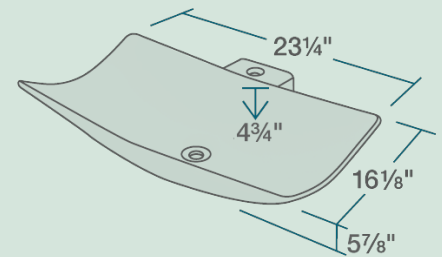

23 1/4" x 16 1/8" x 5 7/8"  
 Vessel Installation  
 True Vitreous China  
 No Hardware Needed  
 Limited Lifetime Warranty