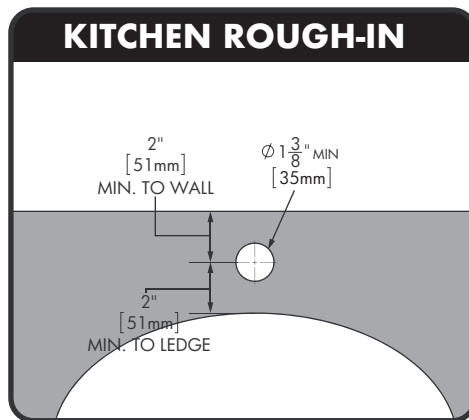

STOCK FINISHES:

PC BRB MB SS

ADD-ONS:

- SB-DECK: Kitchen Deck Plate (PC, BRB, MB, SS)

STANDARDS:

- ASME A112.18.1/CSA B125.1 certified
- NSF/ANSI 61 certified
- NSF 372 certified
- CEC (CA Energy Commission) certified

Neo™ Pull Down Kitchen Faucet

1. All dimensions are in inches (millimeters) unless otherwise specified and are subject to change without notice.

Architect/Engineer Approval Space:

P: 800-537-2107
 F: 800-977-2747
 W: WWW.SPEAKMAN.COM
 R: 02-NOVEMBER 2019