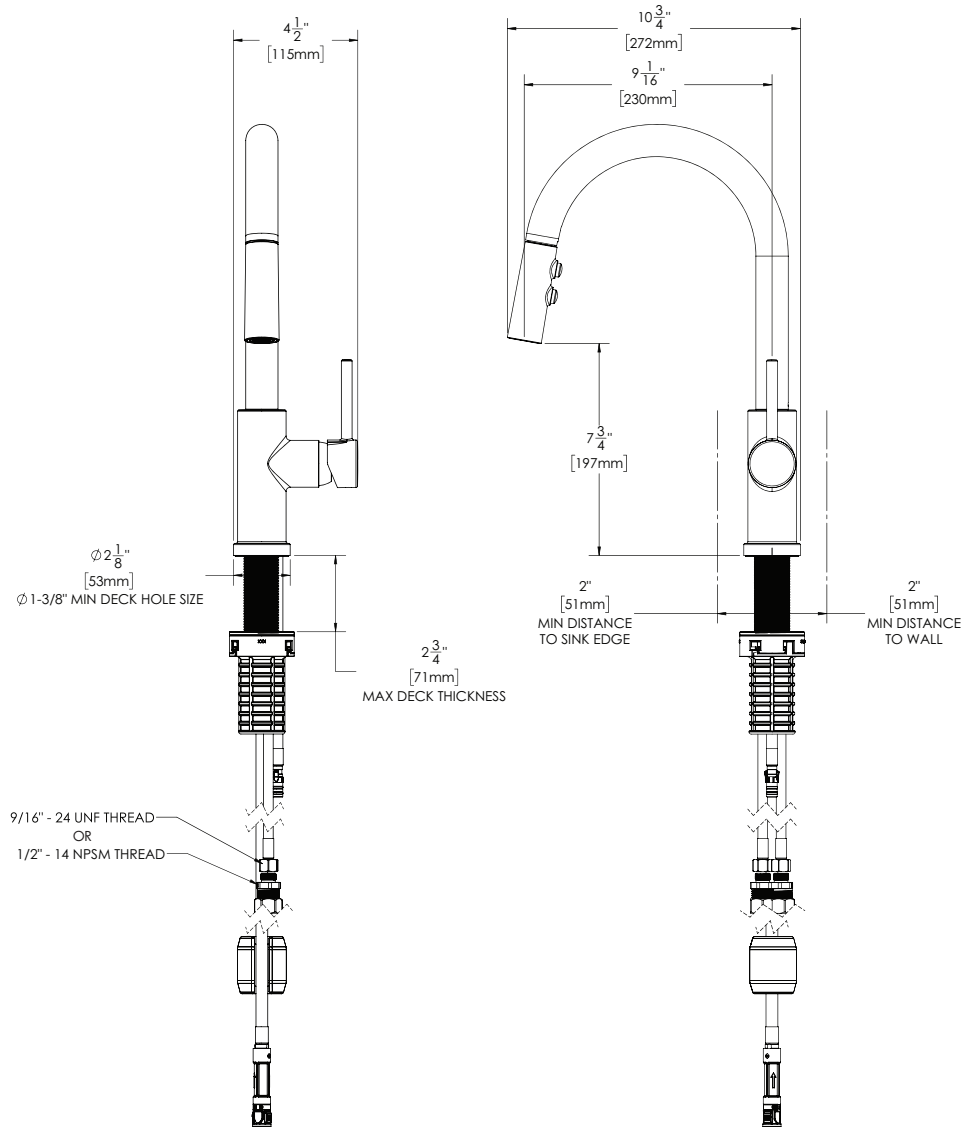

Neo™ Pull Down Kitchen Faucet

FEATURES:

- 1.8 GPM (6.8 L/min) flow rate
- Brass construction
- Side lever handle
- 1/4 turn ceramic cartridge
- Flexible stainless steel inlet supply lines included, with 3/8" compression fittings
- Two function pull down sprayer: aerated and spray
- Corrosion resistant finishes
- Coordinates with Neo Collection

STOCK FINISHES:

PC BRB MB SS

ADD-ONS:

- SB-DECK: Kitchen Deck Plate (PC, BRB, MB, SS)

STANDARDS:

- ASME A112.18.1/CSA B125.1 certified
- NSF/ANSI 61 certified
- NSF 372 certified
- CEC (CA Energy Commission) certified

Neo™ Pull Down Kitchen Faucet

1. All dimensions are in inches (millimeters) unless otherwise specified and are subject to change without notice.

Architect/Engineer Approval Space:

P: 800-537-2107
 F: 800-977-2747
 W: WWW.SPEAKMAN.COM
 R: 02-NOVEMBER 2019