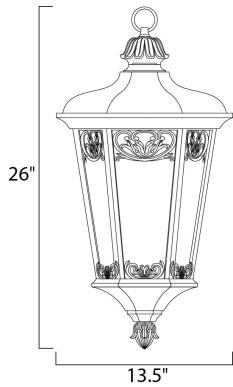

**MEASUREMENTS**

DIMENSION : 13.5" L x 13.5" W x 26" H  
 MAX OAH : 100" OAH  
 HANGING WEIGHT : 11.47 lb

**LAMPING**

INPUT VOLTAGE : 120V  
 BULB : 3 x 40W Incandescent E12 Candelabra , 120W Total  
 BULB INCLUDED : (Not Included)  
 DIMMABLE : Yes