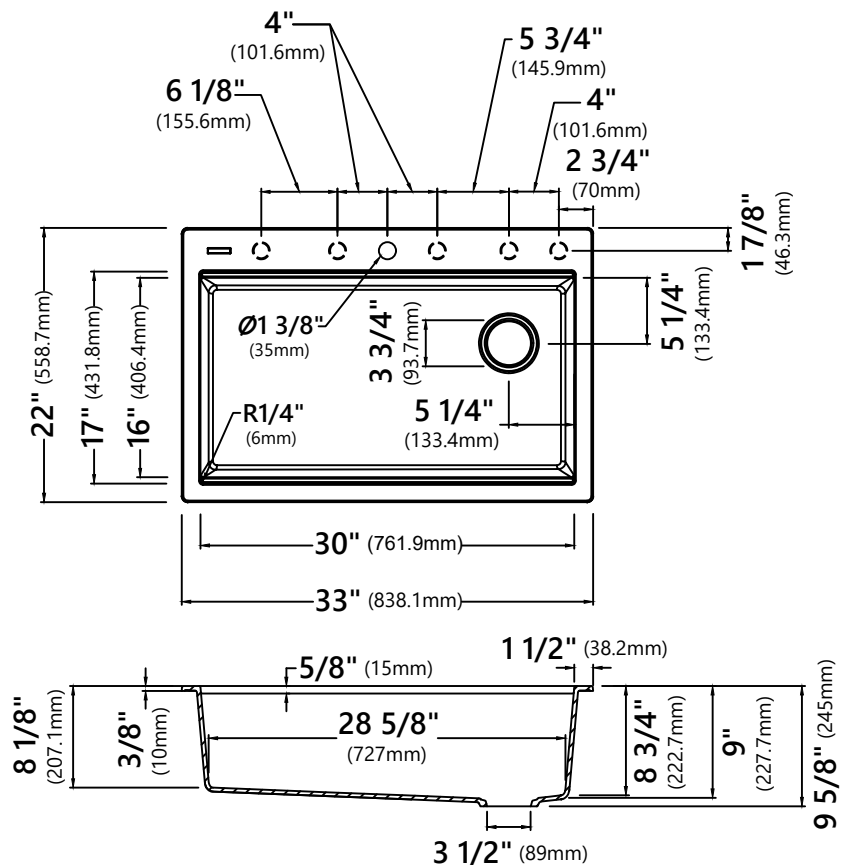

KGTW2-33

33 Inch Workstation Single Bowl Granite Top Mount Kitchen Sink

Kräus®

SPECIFICATION SHEET

Sink Dimensions

Overall Dimensions: 33" x 22"

Bowl Dimensions: 30" x 16"

Sink Depth: 9 5/8"

Features

- Quartz Composite Construction
- Top Mount Single Bowl Sink
- Required Minimum Cabinet Size: 36" Left to Right, 24" Front to Back
- Rear Off-Set Drain
- 3 1/2" Drain Opening

Accessories Included

- Cutting Board KCB-WS303SA
- Sink Strainer ST-4
- Rolling Mat KRM-11BL

Available Colors

- Metallic Black
- Metallic Brown
- Metallic Grey

CODES/STANDARDS:

Product Certification

cUPC CSA B45.5/IAPMO Z124

NOTE: 1 3/8" (35mm) diameter faucet holes are pre-scored. The installer can knock out up to 6 faucet holes.