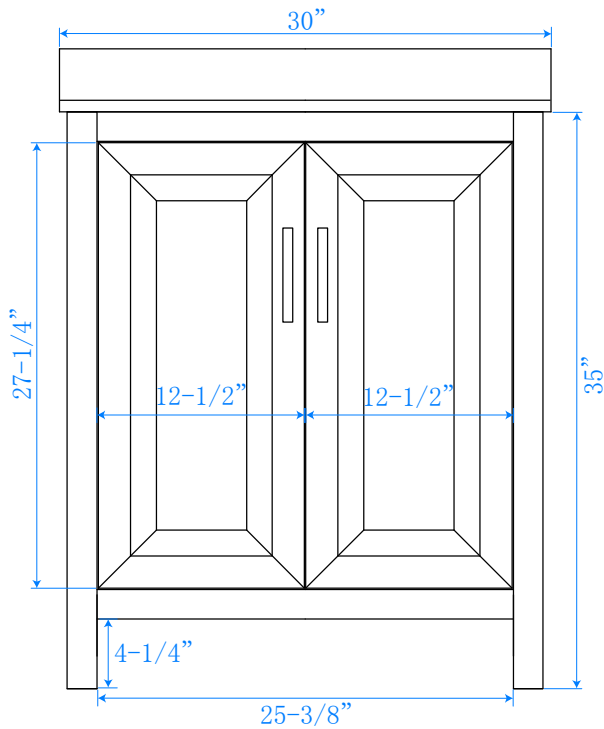

WYNDHAM COLLECTION

TOP VIEW OF VANITY CABINET

Note: All Measurements are $\pm 1/4"$

WC-2525-30

WYNDHAM COLLECTION

Side splash is reversible.
Note: All measurements are $\pm 1/4"$.

WC-VCA-30-SGL-TOP