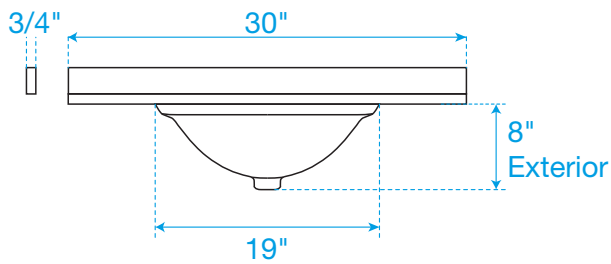

WYNDHAM COLLECTION

TOP VIEW OF VANITY CABINET

Note: All Measurements are $\pm 1/4"$

WC-2525-30

WYNDHAM COLLECTION

Side splash is reversible.
Note: All measurements are $\pm 1/4"$.

WC-VCA-30-SGL-TOP