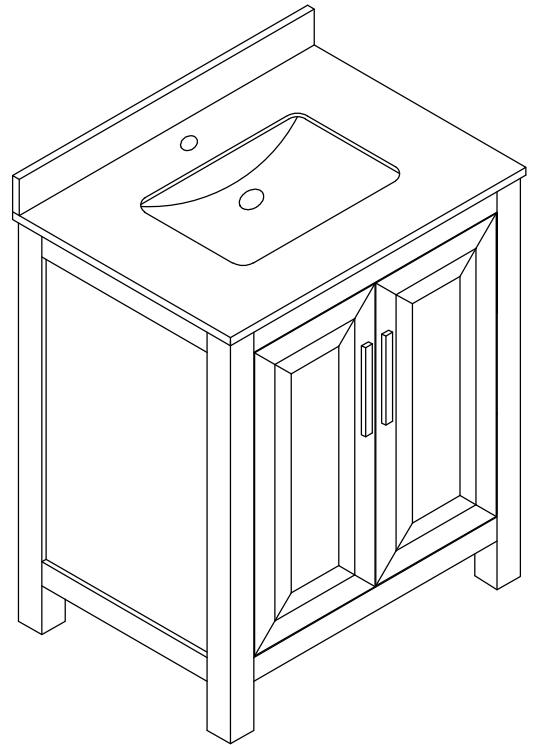

WYNDHAM COLLECTION

TOP VIEW OF VANITY CABINET

Note: All Measurements are $\pm 1/4"$

WC-2525-30

WYNDHAM COLLECTION

Side splash is reversible.
Note: All measurements are $\pm 1/4"$.

WC-VCA-30-SGL-TOP