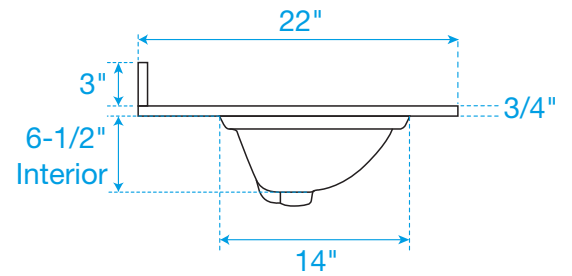

WYNDHAM COLLECTION

TOP VIEW OF VANITY CABINET

Note: All Measurements are $\pm 1/4"$

WC-2525-30

WYNDHAM COLLECTION

Side splash is reversible.
Note: All measurements are $\pm 1/4"$.

WC-VCA-30-SGL-TOP