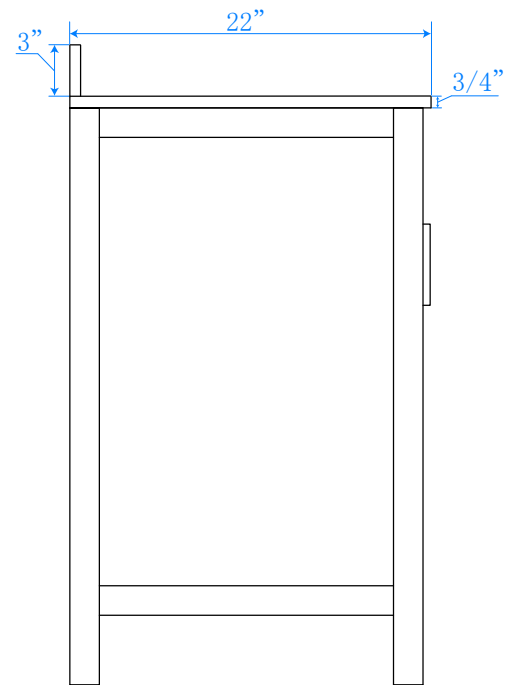

WYNDHAM COLLECTION

TOP VIEW OF VANITY CABINET

Note: All Measurements are $\pm 1/4"$

WC-2525-30

WYNDHAM COLLECTION

Side splash is reversible.
Note: All measurements are $\pm 1/4"$.

WC-VCA-30-SGL-TOP