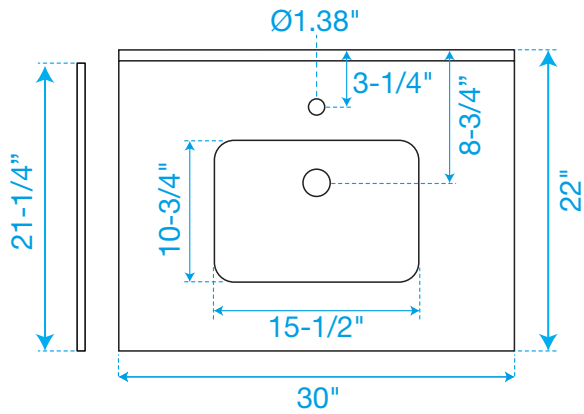

WYNDHAM COLLECTION

TOP VIEW OF VANITY CABINET

Note: All Measurements are $\pm 1/4"$

WC-2525-30

WYNDHAM COLLECTION

Side splash is reversible.
Note: All measurements are $\pm 1/4"$.

WC-VCA-30-SGL-TOP