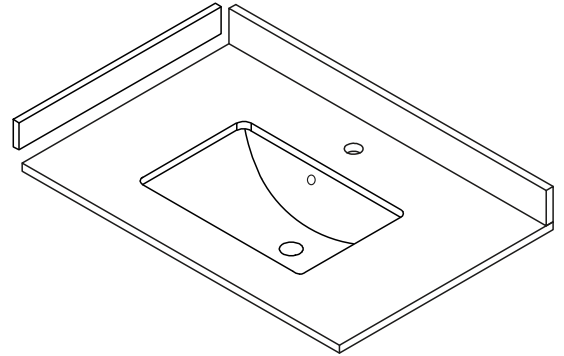

WYNDHAM COLLECTION

TOP VIEW OF VANITY CABINET

Note: All Measurements are $\pm 1/4"$

WC-2525-30

WYNDHAM COLLECTION

Side splash is reversible.
Note: All measurements are $\pm 1/4"$.

WC-VCA-30-SGL-TOP