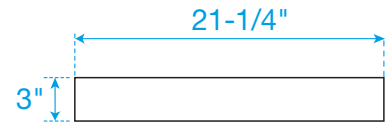

WYNDHAM COLLECTION

TOP VIEW OF VANITY CABINET

Note: All Measurements are $\pm 1/4"$

WC-2525-30

WYNDHAM COLLECTION

Side splash is reversible.
Note: All measurements are $\pm 1/4"$.

WC-VCA-30-SGL-TOP