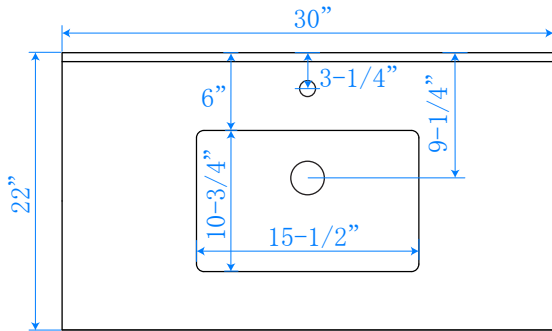

WYNDHAM COLLECTION

TOP VIEW OF VANITY CABINET

Note: All Measurements are $\pm 1/4"$

WC-2525-30

WYNDHAM COLLECTION

Side splash is reversible.
Note: All measurements are $\pm 1/4"$.

WC-VCA-30-SGL-TOP