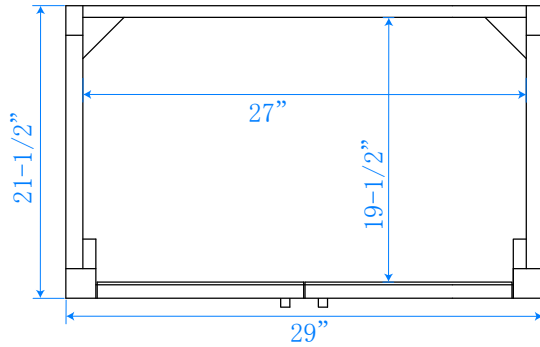

WYNDHAM COLLECTION

TOP VIEW OF VANITY CABINET

Note: All Measurements are $\pm 1/4"$

WC-2525-30

WYNDHAM COLLECTION

Side splash is reversible.
Note: All measurements are $\pm 1/4"$.

WC-VCA-30-SGL-TOP