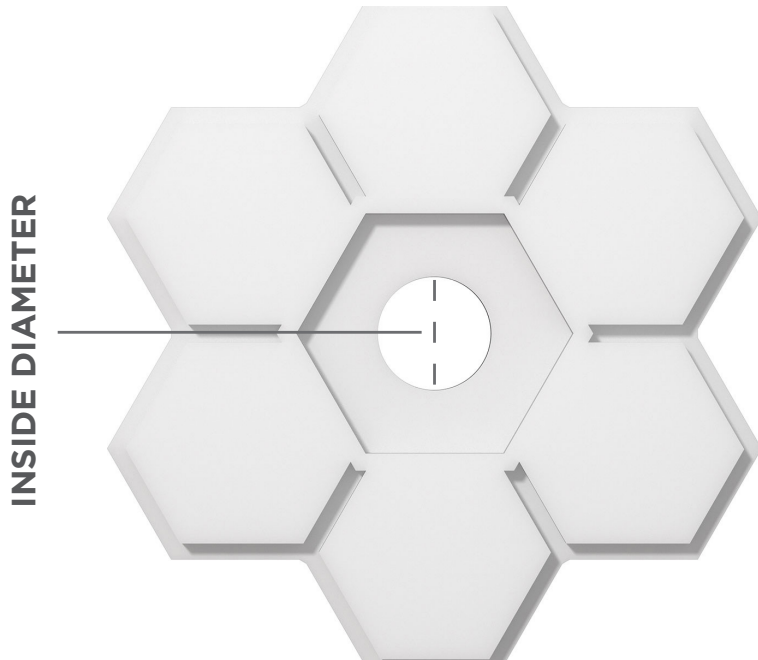

# DAISY PVC CONTEMPORARY CEILING MEDALLION

ITEM NO.

**CMPDY**

INSIDE DIAMETER

OUTSIDE DIAMETER

FRONT VIEW

PROJECTION

SIDE VIEW

OUTSIDE  
DIAMETER

**10" - 40"**

INSIDE  
DIAMETER

**0" - 7"**

PROJECTION

**1"**

**CONSTRUCTION:** Expanded Cellular PVC

**USAGE:** Commercial or residential walls & ceilings.  
Suitable for areas exposed to water or for  
outdoor applications.