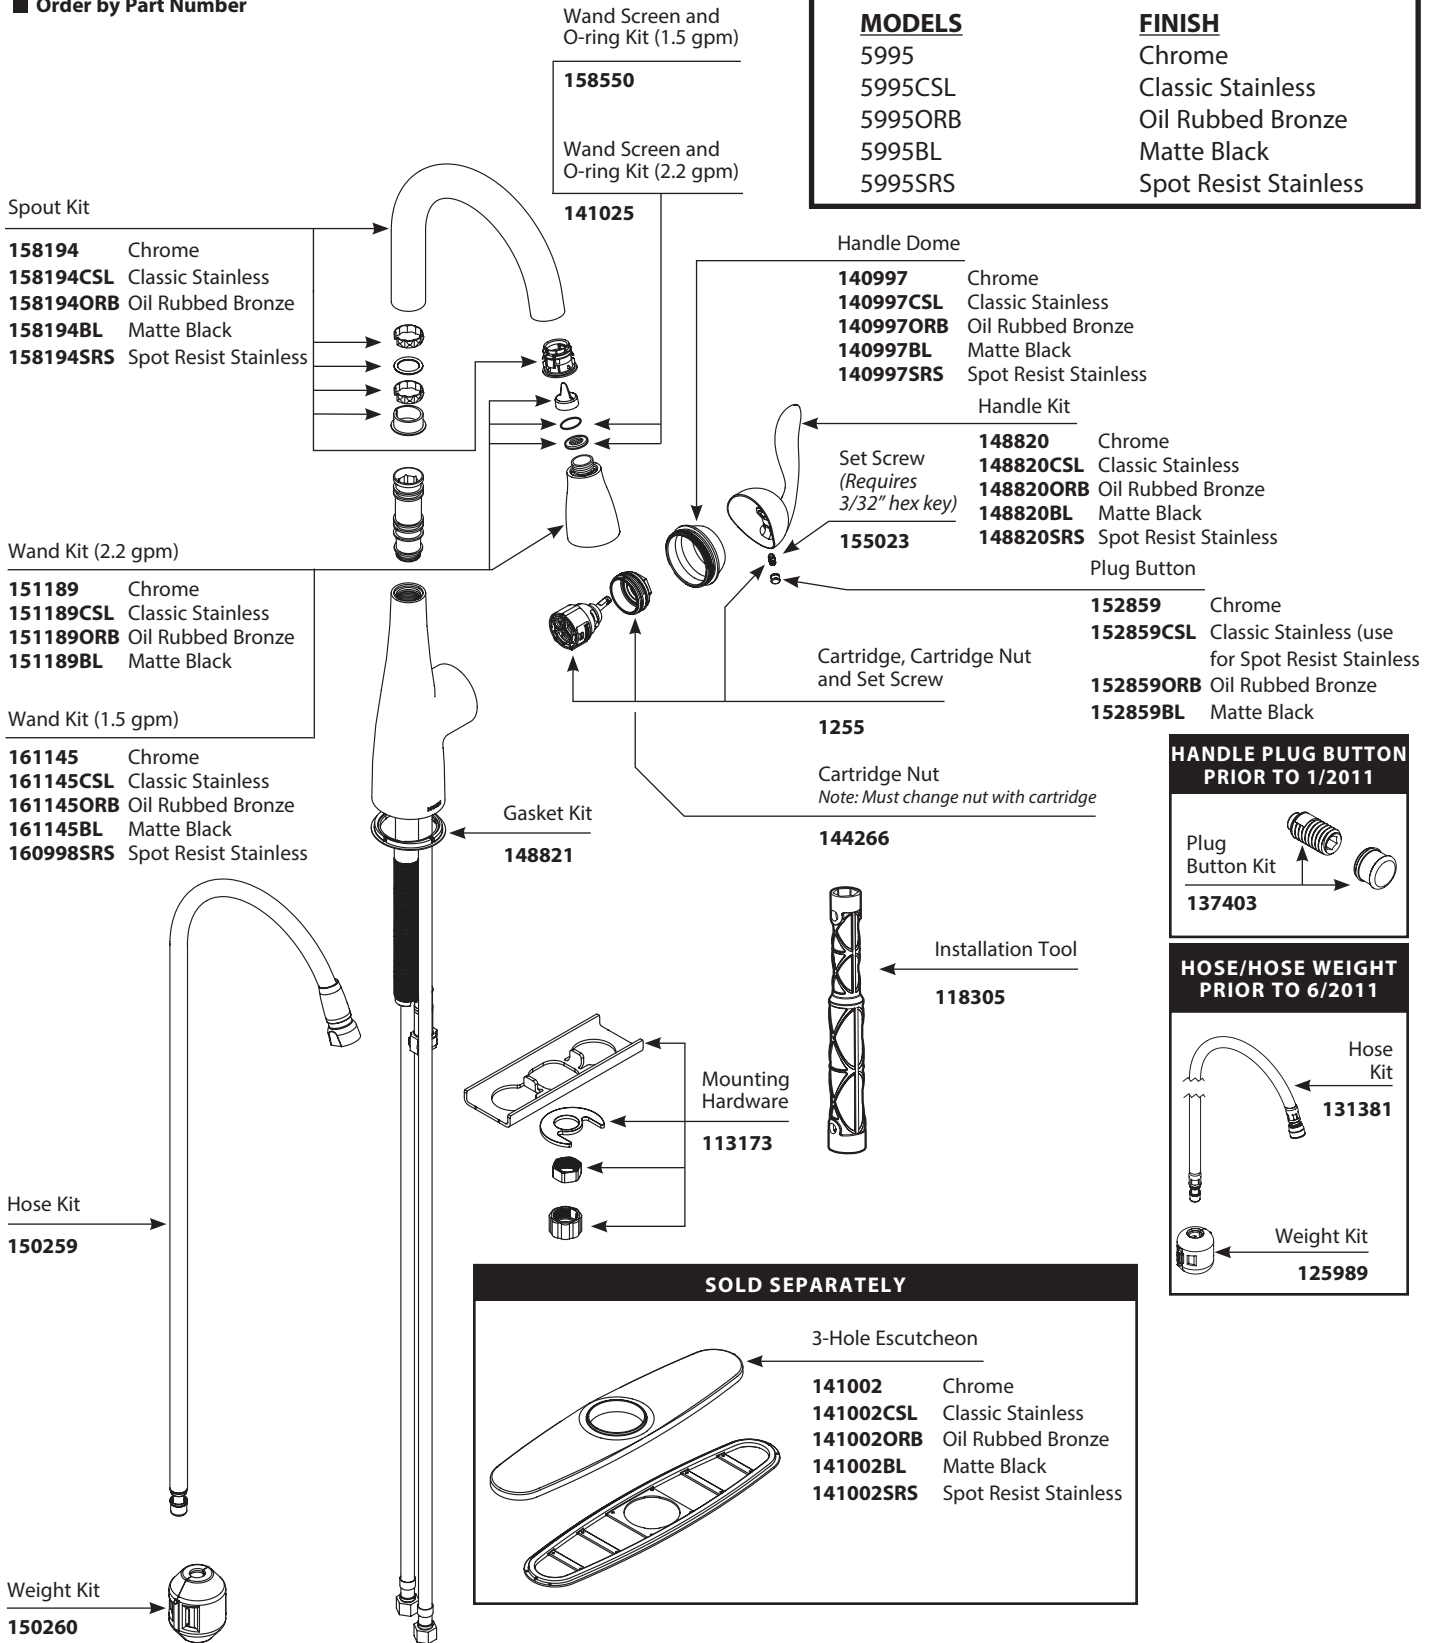

Buy it for looks. Buy it for life.®

■ Order by Part Number

There is more than 1 version of this model
Page down to identify the version you have

Illustrated Parts

ARBOR™
Single-Handle Pulldown Prep/Bar Faucet

MODELS	FINISH
5995	Chrome
5995ORB	Oil Rubbed Bronze
5995BL	Matte Black
5995SRS	Spot Resist Stainless
Discontinued 5995CSL	Classic Stainless

Buy it for looks. Buy it for life.®

■ Order by Part Number

Illustrated Parts

ARBOR™ Single-Handle Pulldown Prep/Bar Faucet	
MODELS	FINISH
5995	Chrome
5995CSL	Classic Stainless
5995ORB	Oil Rubbed Bronze
5995BL	Matte Black
5995SRS	Spot Resist Stainless

TO ORDER PARTS CALL: 1-800-BUY-MOEN

www.moen.com

Buy it for looks. Buy it for life.®

■ Order by Part Number

Illustrated Parts

ARBOR™
Single-Handle Pulldown Prep/Bar Faucet

<u>MODELS</u>	<u>FINISH</u>
CA5995	Chrome
CA5995CSL	Classic Stainless
CA5995ORB	Oil Rubbed Bronze