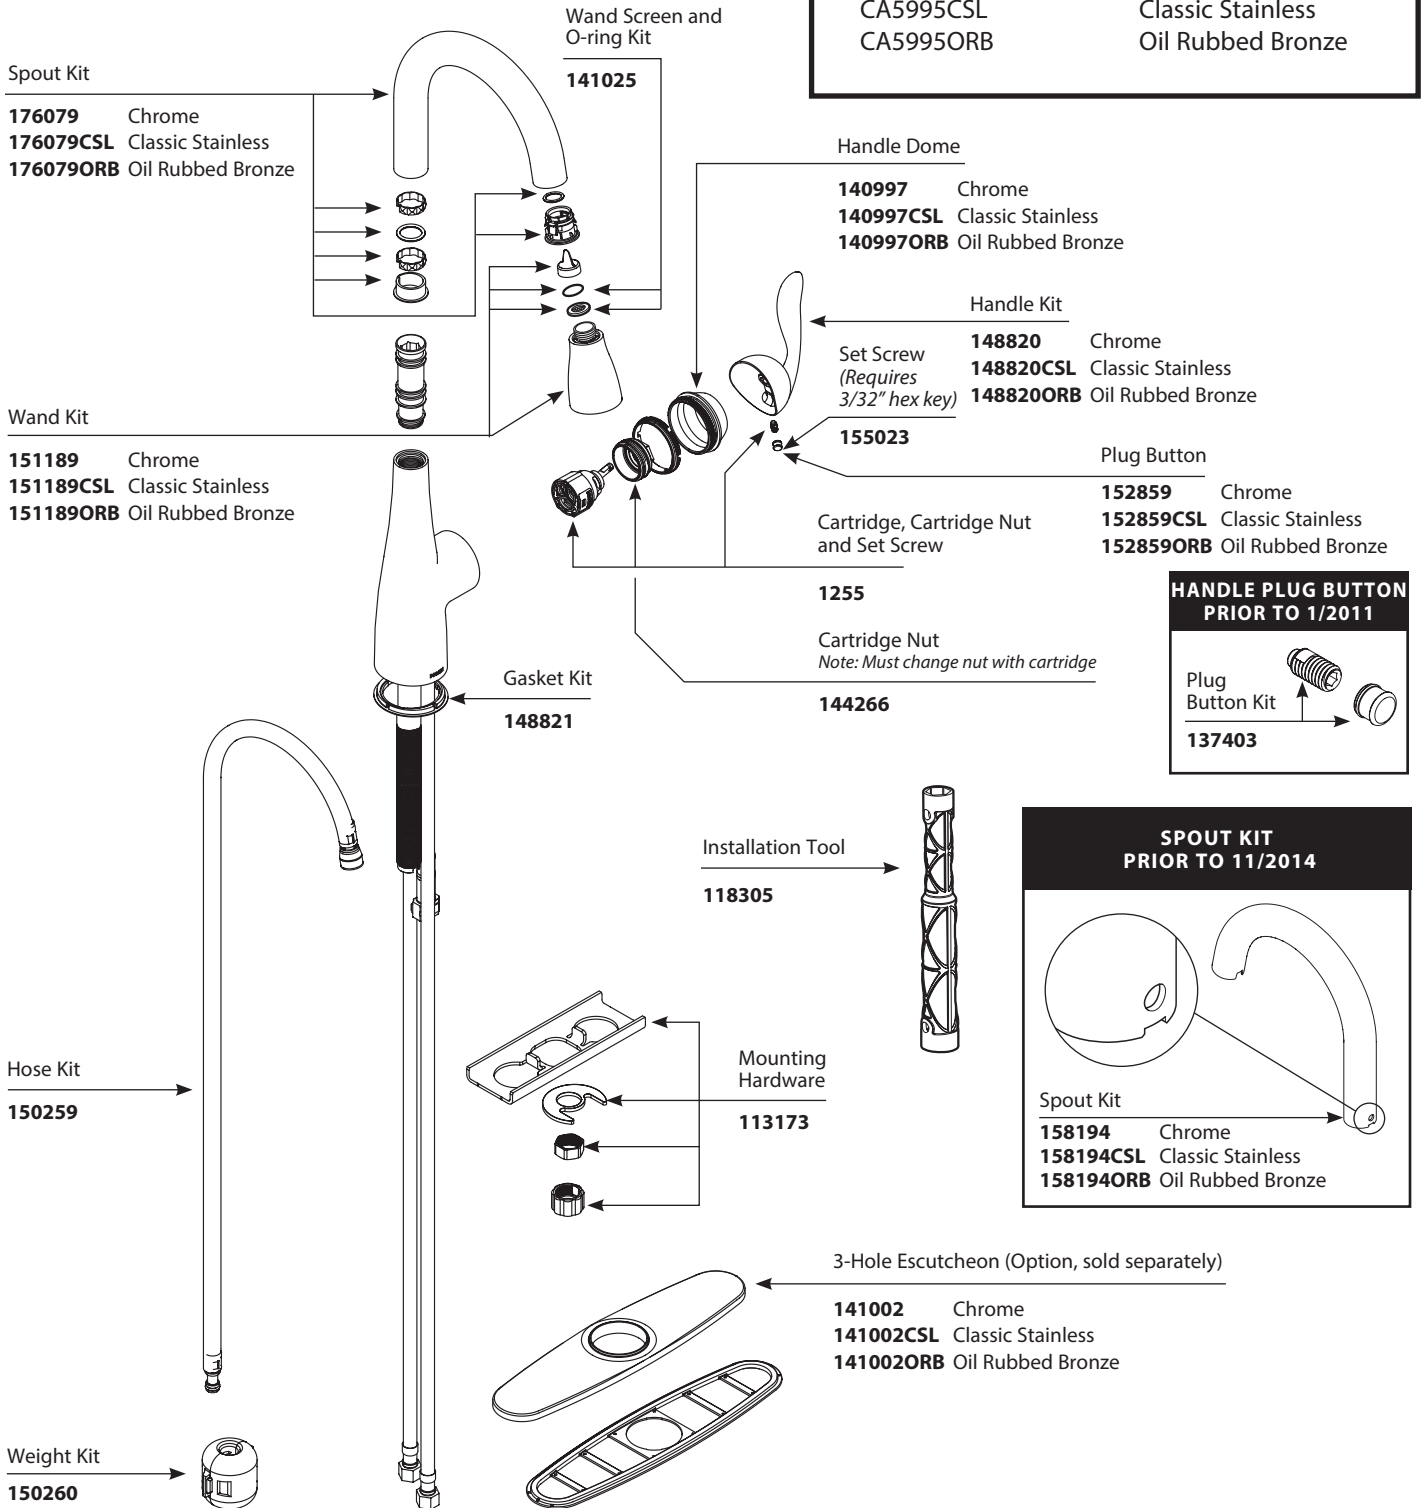

Buy it for looks. Buy it for life.®

■ Order by Part Number

Illustrated Parts

ARBOR™
Single-Handle Pulldown Prep/Bar Faucet

<u>MODELS</u>	<u>FINISH</u>
CA5995	Chrome
CA5995CSL	Classic Stainless
CA5995ORB	Oil Rubbed Bronze

**HANDLE PLUG BUTTON
PRIOR TO 1/2011**

Plug Button Kit
137403

**SPOUT KIT
PRIOR TO 11/2014**

Spout Kit
158194 Chrome
158194CSL Classic Stainless
158194ORB Oil Rubbed Bronze