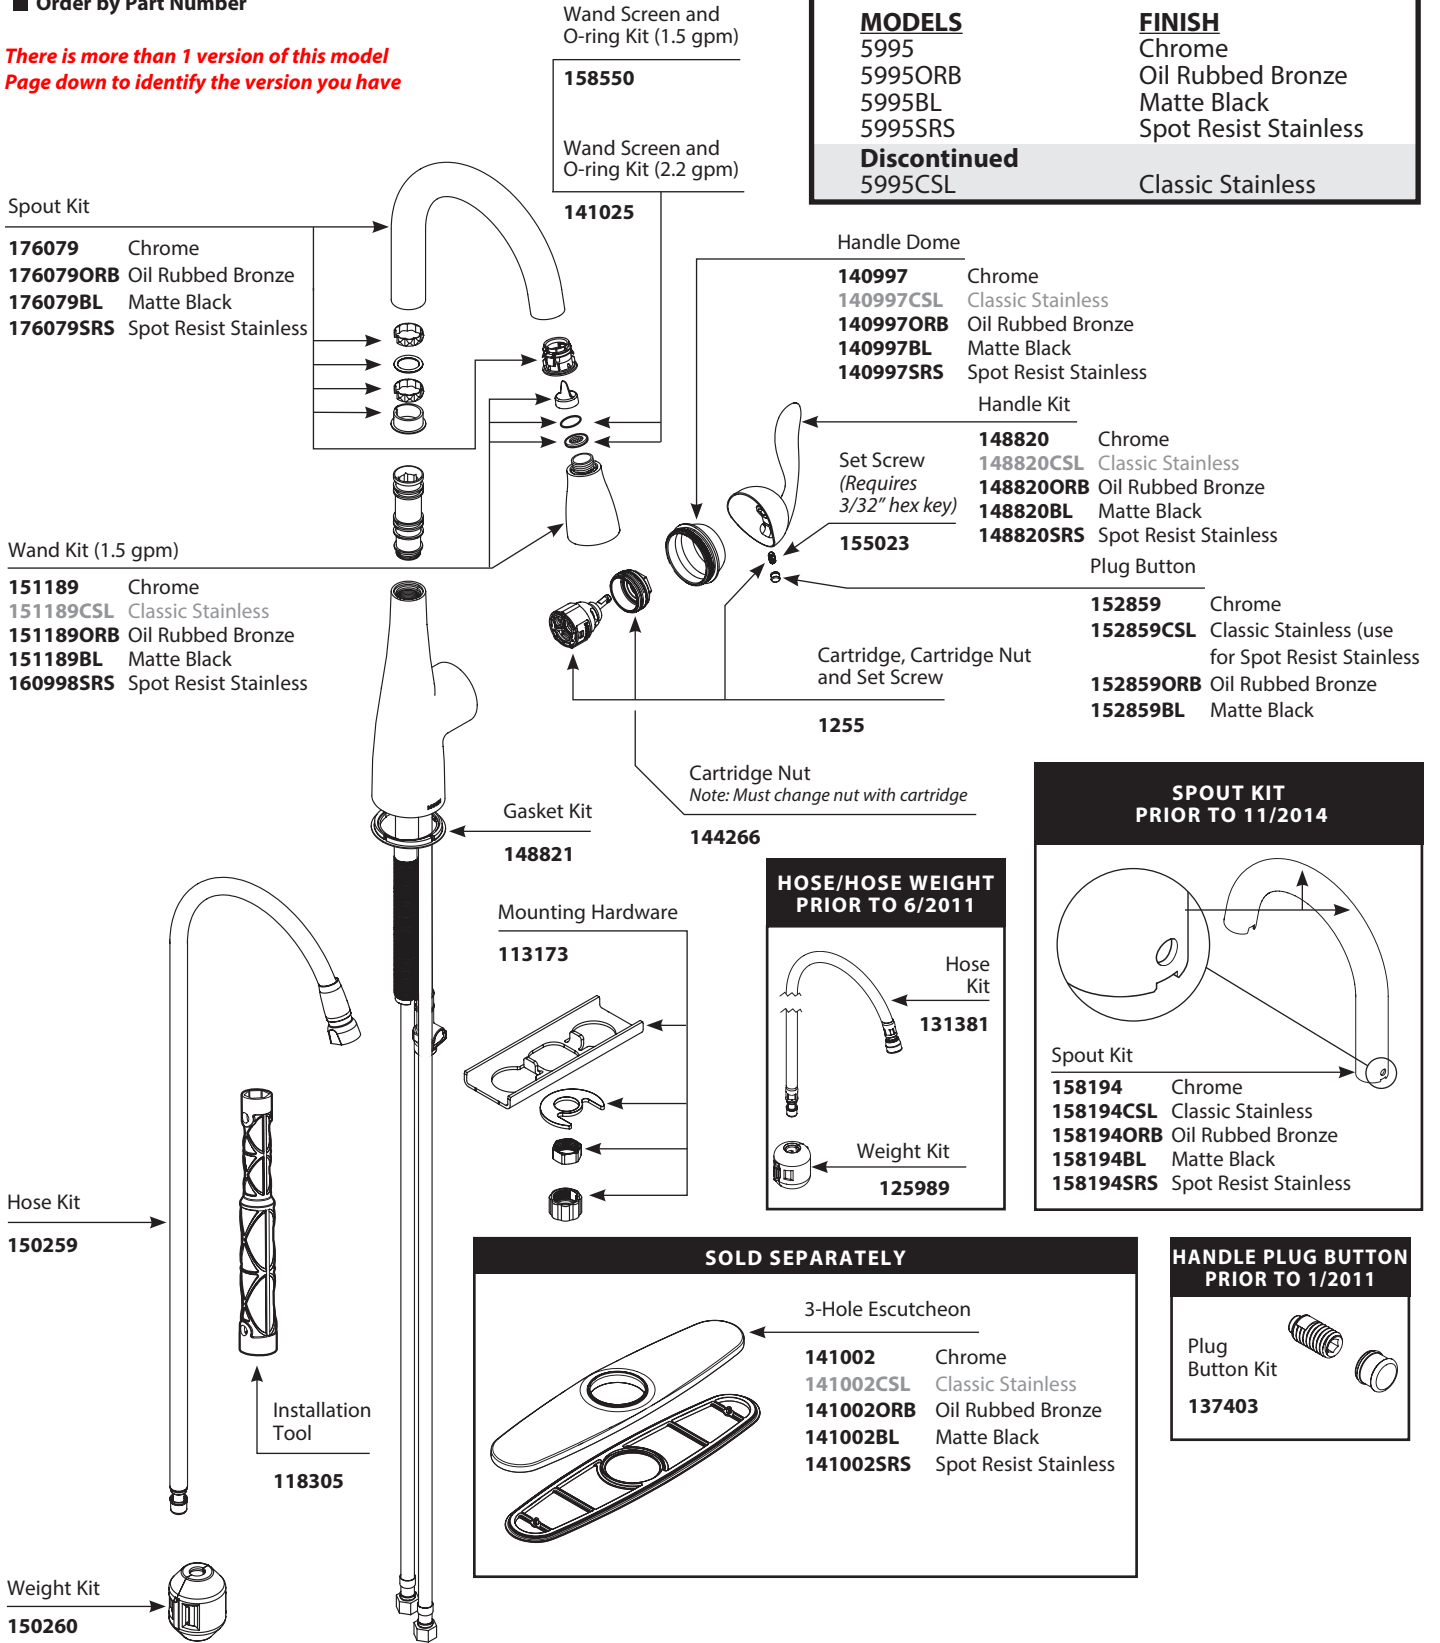

Buy it for looks. Buy it for life.®

■ Order by Part Number

There is more than 1 version of this model
Page down to identify the version you have

Illustrated Parts

ARBOR™
Single-Handle Pulldown Prep/Bar Faucet

MODELS	FINISH
5995	Chrome
5995ORB	Oil Rubbed Bronze
5995BL	Matte Black
5995SRS	Spot Resist Stainless
Discontinued 5995CSL	Classic Stainless

Buy it for looks. Buy it for life.®

■ Order by Part Number

Illustrated Parts

ARBOR™ Single-Handle Pulldown Prep/Bar Faucet	
MODELS	FINISH
5995	Chrome
5995CSL	Classic Stainless
5995ORB	Oil Rubbed Bronze
5995BL	Matte Black
5995SRS	Spot Resist Stainless

TO ORDER PARTS CALL: 1-800-BUY-MOEN

www.moen.com

Buy it for looks. Buy it for life.®

■ Order by Part Number

Illustrated Parts

ARBOR™
Single-Handle Pulldown Prep/Bar Faucet

<u>MODELS</u>	<u>FINISH</u>
CA5995	Chrome
CA5995CSL	Classic Stainless
CA5995ORB	Oil Rubbed Bronze