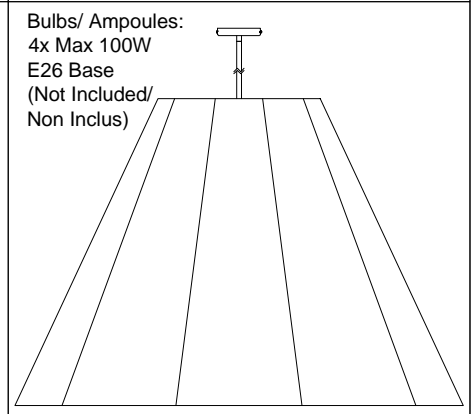

KEN-L

1

2

3

4

5

6

7

Bulbs/ Ampoules:
4x Max 100W
E26 Base
(Not Included/
Non Inclus)