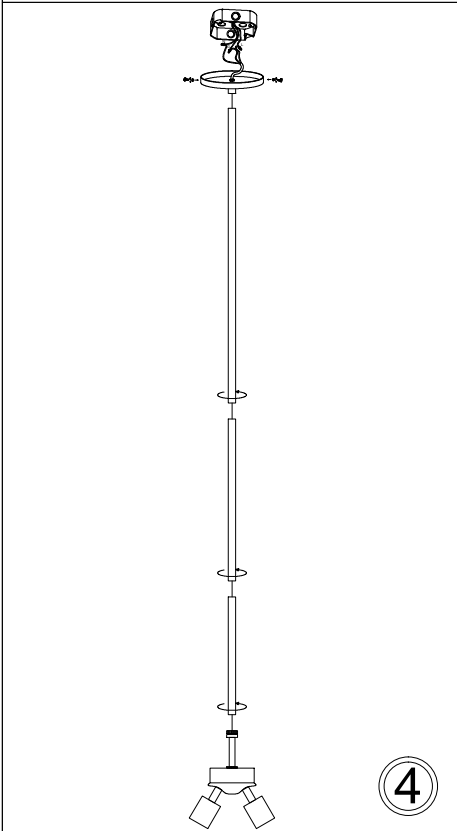

KEN-L

1

2

3

4

5

6

7

Bulbs/ Ampoules:
4x Max 100W
E26 Base
(Not Included/
Non Inclus)