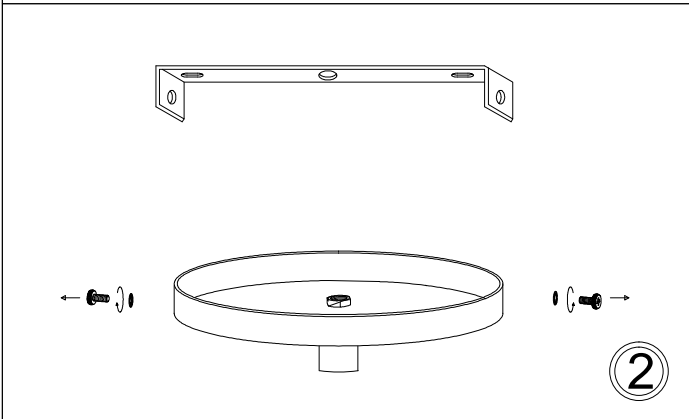

KEN-L

1

2

3

4

5

6

7

Bulbs/ Ampoules:
4x Max 100W
E26 Base
(Not Included/
Non Inclus)