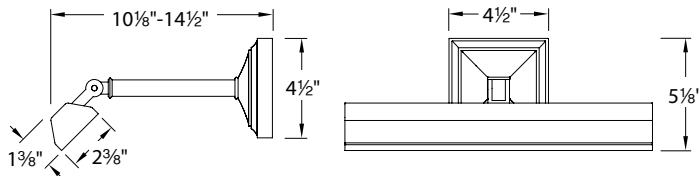

PRODUCT DESCRIPTION

Recognized by the Lighting for Tomorrow LED luminaire design competition, Hemmingway illuminates fine artwork utilizing the optimal spectrum of colors. Unlike conventional luminaires, these LED picture lights provide full spectrum illumination without damaging infrared and ultraviolet rays. Available in four designer finishes and two sizes to complement upscale art framing.

FEATURES

- Chronophoton™ Technology preserves artwork while providing vibrant color rendering
- Head rotates 90° up or down and extends out 14½" from mounting surface
- Meets 2013 California Title 24 Efficiency
- Replaceable LED module
- For portable models, 8 foot cord & plug with 18" wire cover in matching finish included
- 90 CRI
- 70,000 hour rated life

SPECIFICATIONS

- **Construction:** Aluminum with frosted glass lens.
- **Power:** Direct wiring, no remote driver needed. 120V input / 24V output.
- **Light Source:** 24 (14") or 48 (24") 2700K high power LEDs.
- **Mounting:** Hard wired or plug-in models available.
- **Dimming:** Dimmable to 10% with electronic low voltage (ELV) dimmer.
- **Finish:** Antique Nickel (AN), Burnished Brass (BB), Polished Nickel (PN) and Rubbed Bronze (RB).
- **Standards:** ETL Listed.

FIXTURE PERFORMANCE

Model #	Watt	LED Lumens	Delivered Lumens	Efficacy
PL-LED14-27	9.4	595	302	32 Lm/W
PL-LED24-27	16.9	1186	605	36 Lm/W

ORDER NUMBER

	Model	Length	Finish
Hard Wired	PL-LED	14-27 14 1/16"	AN <i>Antique Nickel</i>
			BB <i>Burnished Brass</i>
	24-27 24 7/8"	PN <i>Polished Nickel</i>	
		RB <i>Rubbed Bronze</i>	
Portable	PL-LED	14P-27 14 1/16"	AN <i>Antique Nickel</i>
			BB <i>Burnished Brass</i>
	24P-27 24 7/8"	PN <i>Polished Nickel</i>	
		RB <i>Rubbed Bronze</i>	

FINISHES

PL-LED -

Example: **PL-LED14-27-RB**

WAC Lighting
www.waclighting.com
Phone (800) 526.2588 • Fax (800) 526.2585

Headquarters/Eastern Distribution Center
44 Harbor Park Drive • Port Washington, NY 11050
Phone (516) 515.5000 • Fax (516) 515.5050

Western Distribution Center
1750 Archibald Avenue • Ontario, CA 91760
Phone (800) 526.2588 • Fax (800) 526.2585