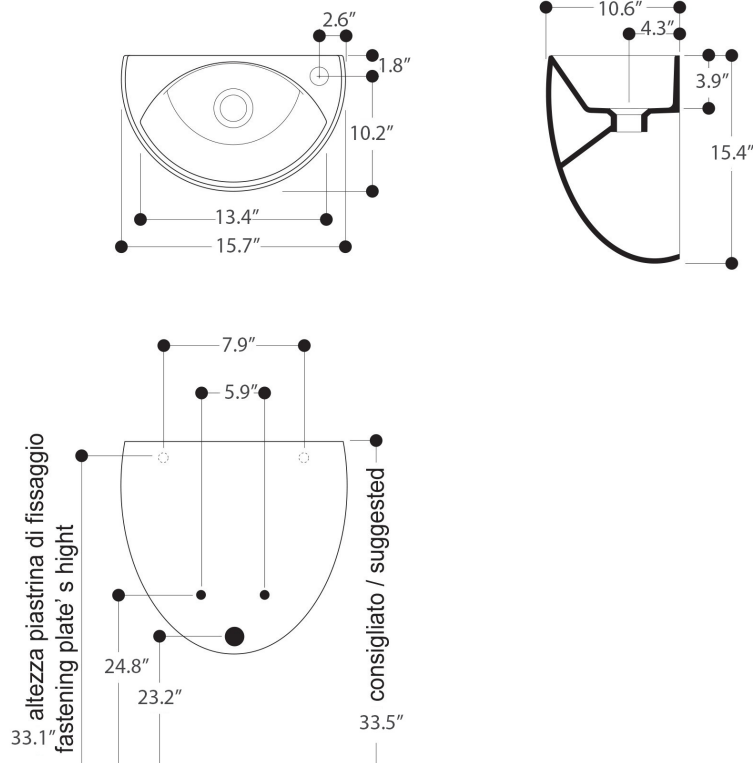

**CODICE/CODE: WS07001F**

**CODICE/CODE: WSB7001F** con foro troppo pieno with overflow

**MISURE/SIZE: 40x30,5 H39 CM**

**PESO/WEIGHT:**

*N.B.: Le misure indicate possono subire una variazione dello 0,8 % circa, dovuta ad usura stampi o a piccole variazioni delle caratteristiche tecniche relative alle materie prime che compongono l'impasto.*

*N.B.: Indicated size could have a variation of about 0,8 % due to the usure of the moulds or the small variations of the raw materials' technical characteristics used in the mixture.*

Collection  
Whitestone

Model |  
Kilo

Dimensions Metric

1 inch = 2.54 cm  
1 inch = 25.4 mm

**WS**<sup>®</sup>  
BATH  
COLLECTIONS

1051 Lea Drive - Collegeville, PA 19426  
Tel. 215 513 9400 - Fax 610 831 0215  
[www.ws bathcollections.com](http://www.ws bathcollections.com) - [info@ws bathcollections.com](mailto:info@ws bathcollections.com)

### Vessel/ countertop installation

Silicone (*optional*)

Collection  
Whitestone

Model |  
Kilo

Dimensions Metric  
*1 inch = 2.54 cm*  
*1 inch = 25.4 mm*

1051 Lea Drive - Collegeville, PA 19426  
Tel. 215 513 9400 - Fax 610 831 0215  
[www.ws bathcollections.com](http://www.ws bathcollections.com) - [info@ws bathcollections.com](mailto:info@ws bathcollections.com)