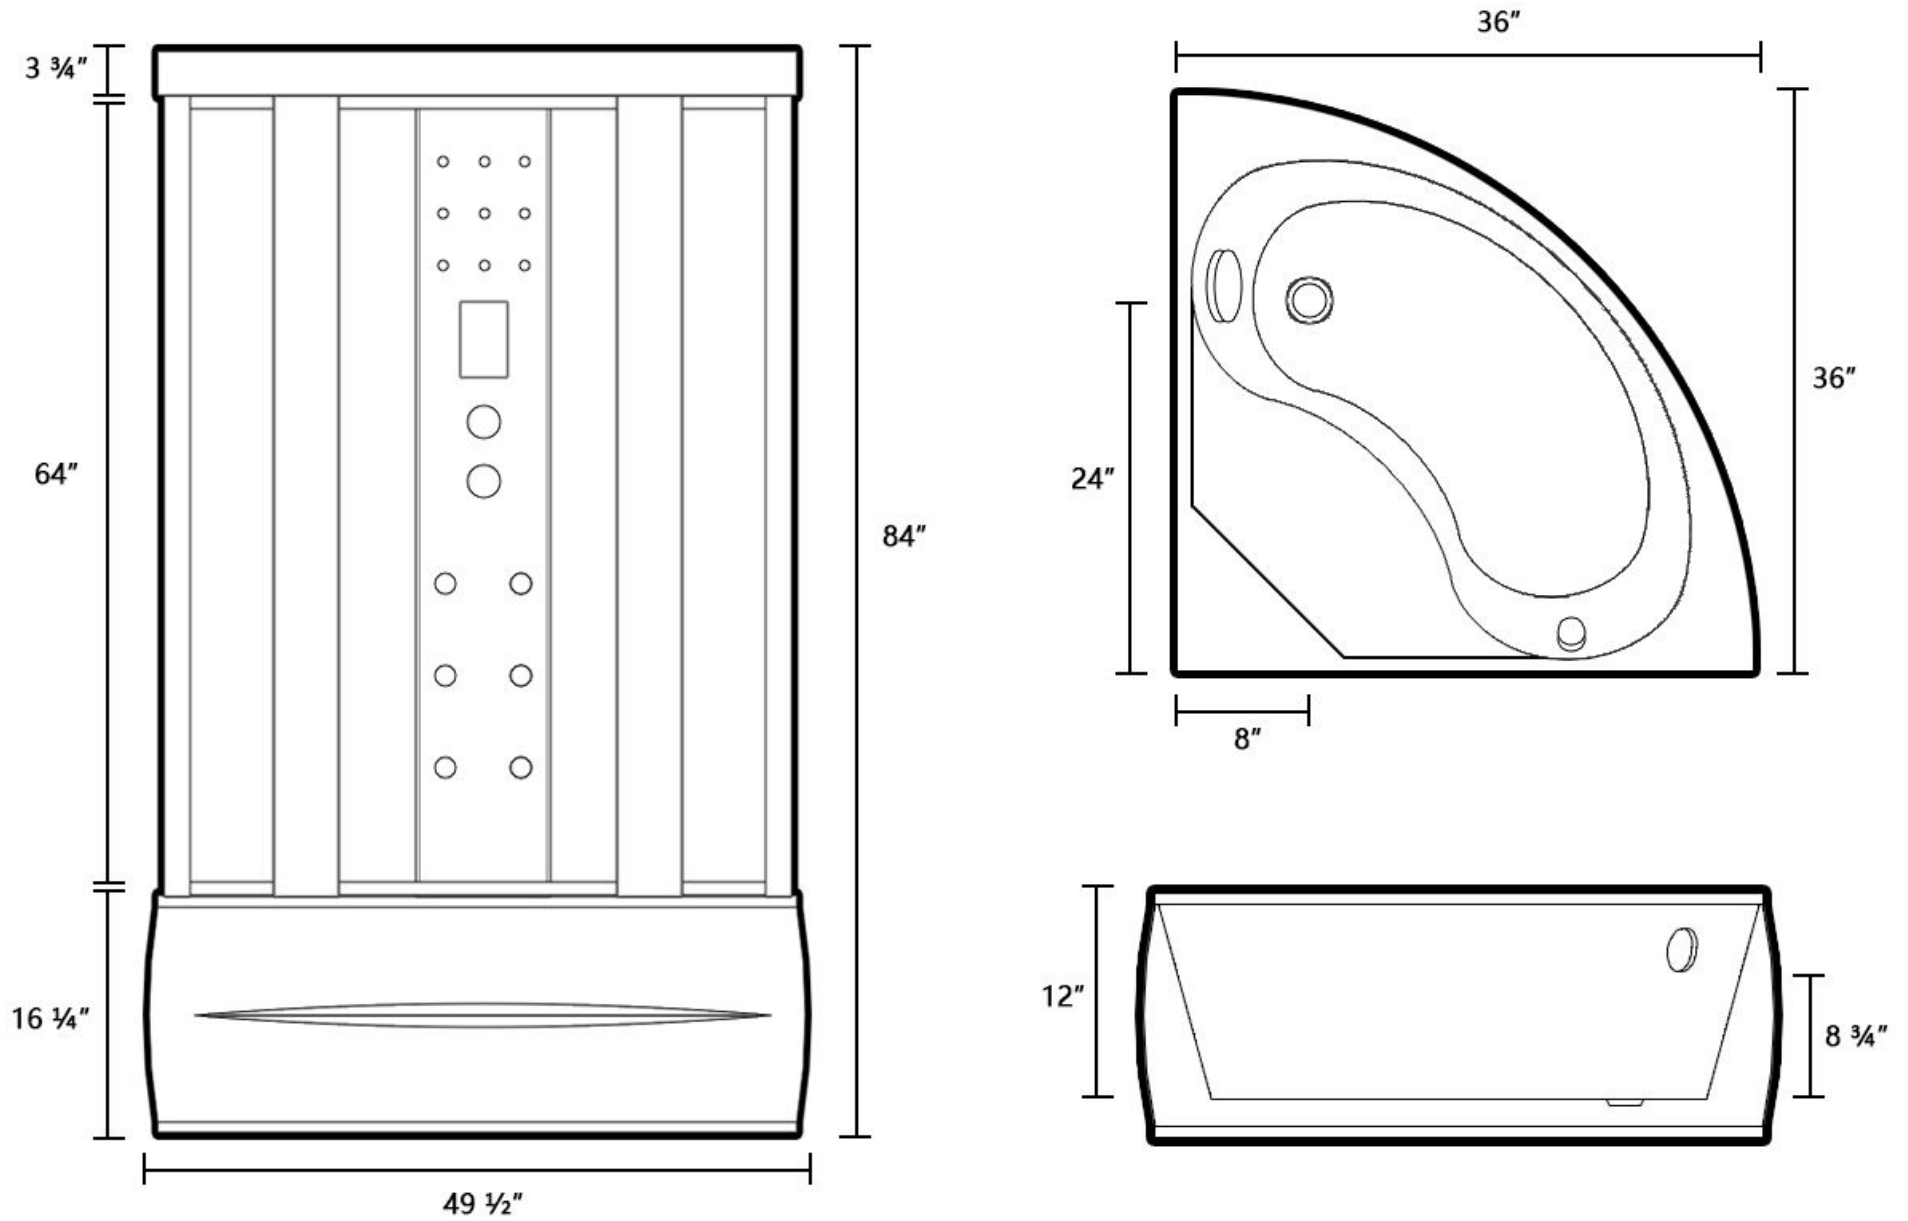

Y8004-AS Corner Steam Shower

Overflow drain height: 8 3/4" - Maximum interior shower height: 77"

tolerance on dimensions $\pm 1/4"$