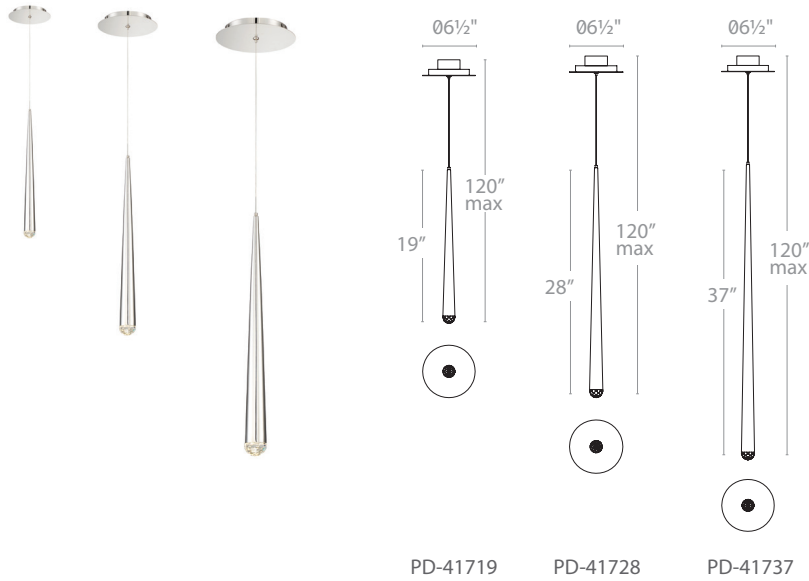

CASCADE – model: PD-417

LED Interior Pendant

Fixture Type:

Catalog Number:

Project: _____

Location: _____

PRODUCT DESCRIPTION

Inspired by a minimalist sensibility, these jeweled pendants are classy and simple. Available in 3 sizes from 19" to 28" to dramatically scaled at 37" long.

FEATURES

- CEC Title 24 Compliant
- ETL & cETL damp location listed
- Hand cut clear crystal
- Driver located in canopy
- Universal driver (120V-220V-277V)
- Full range dimming when used with compatible dimmers*
- 60,000 hour rated life
- Color Temp: 3500K
- CRI: 90

SPECIFICATIONS

Construction: Aluminum and K-2 Hand cut clear crystal

Light Source: High output LED.

Finish: Polished Nickel (PN)

Standards: ETL & cETL damp location listed. CEC Title 24.

ORDER NUMBER

	Height	Wattage	Voltage	LED Lumens	Delivered Lumens	Finish
PD-41719	19"					PN <i>Polished Nickel</i> 
PD-41728	28"	7.5W	120V-277V	460	395	
PD-41737	37"					