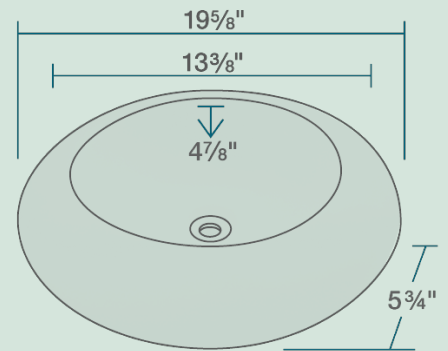

19 5/8" x 19 5/8" x 5 3/4"
 Vessel Installation
 True Vitreous China
 No Hardware Needed
 Limited Lifetime Warranty

Accessories

*Accessories not included

Available Colors

Features

Vessel Installation	21" Minimum Cabinet Size	True Vitreous China	No Hardware Needed	Limited Lifetime Warranty	One Bowl