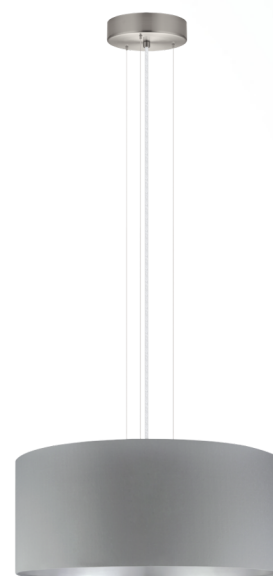

31606A MASERLO

General Information

Material number	31606A
Type	pendant luminaire
Product segment	Indoor
Theme	fabric-conzept

Dimensions

Article Height (in inch)	72.05
Article Diameter (in inch)	20.87
Net Weight	3.36 Kilogram
Canopy Height (in inch)	5.91
Canopy Diameter (in inch)	1.42

Material & Colour

Enclosure Material	steel
Enclosure Colour	satin nickel
Glass/Shade Material	fabric
Glass/Shade Color	grey, silver

Functionality

Switch Type	without switch
Battery	No

Technical Information

Mains Voltage	120V,60Hz (A)
Operation Voltage	120V
Certificate	ETL/CE

Technical changes reserved