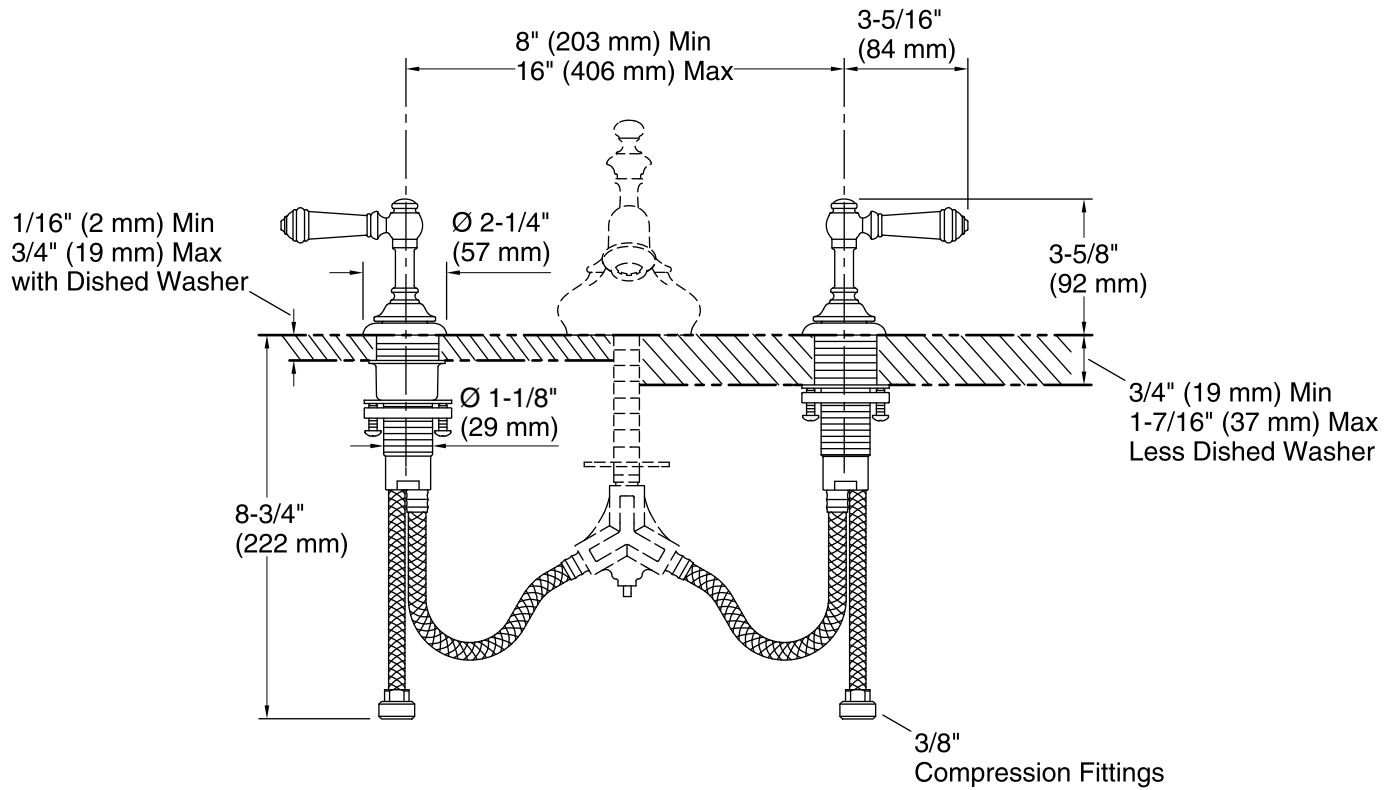

Technical Information

All product dimensions are nominal.

Notes

Install this product according to the installation guide.

ADA, OBC, CSA B651 compliant when installed to the specific requirements of these regulations.