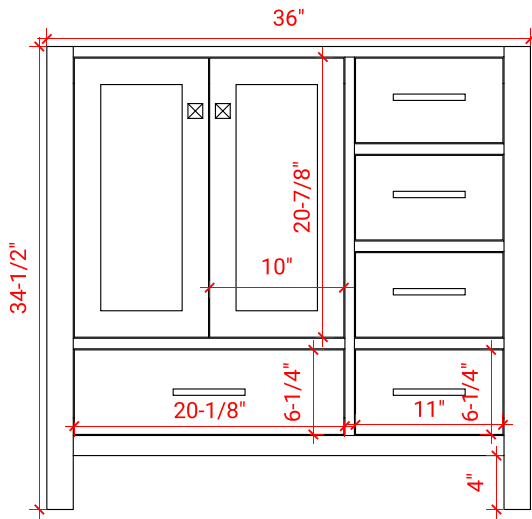

White Grey Espresso Midnight Blue

FRONT VIEW