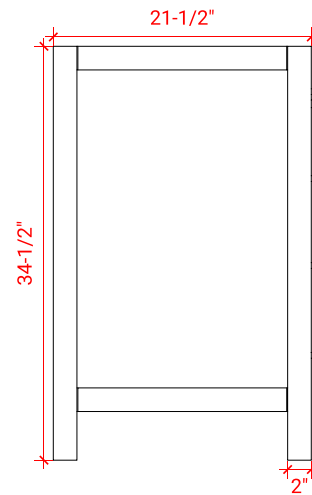

CAMBRIDGE 37" LEFT OFFSET CABINET

ARIEL

A037S-L

BASE CABINET DIMENSIONS

36" W x 21.5" D x 34.5" H

FEATURES

- Solid wood frame & plywood panels
- Dovetail drawers and joints
- Soft closing doors & drawers

HARDWARE FINISHES

Satin Nickel Satin Brass Satin Black

AVAILABLE COLORS

White Grey Espresso Midnight Blue

SIDE VIEW